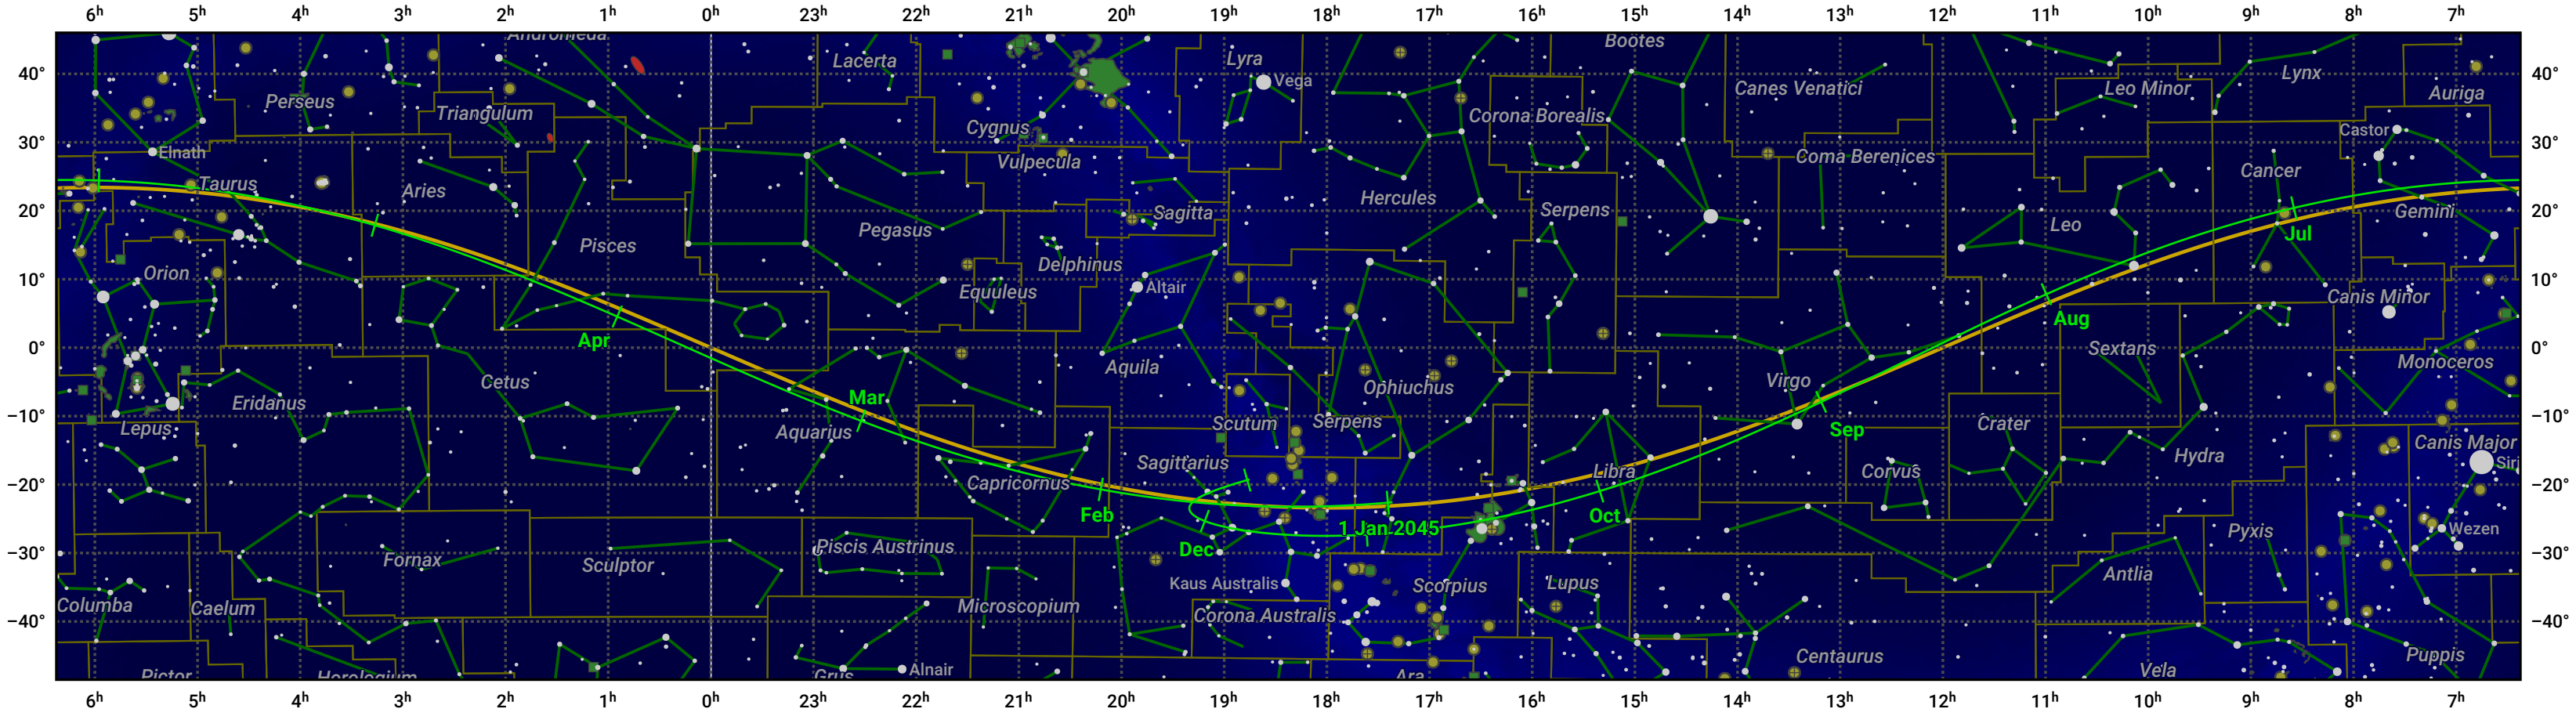

The path of Venus in 2045

© Dominic Ford 2011–2023. Date markers placed at midnight UTC. Downloaded from <https://in-the-sky.org>

Magnitude scale: -5.0 -4.0 -3.0 -2.0 -1.0 0.0 -1.0 -2.0

Ecliptic Plane

- Galaxy
- Bright nebula
- Open cluster
- Globular cluster

Date	Mag	Phase	Angular size
2045 Jan 1	-3.9	95%	10.5"
2045 Apr 1	-3.9	100%	9.7"
2045 Jul 1	-3.9	88%	11.4"
2045 Oct 1	-4.2	59%	20.0"
2046 Jan 1	-4.0	0%	63.0"