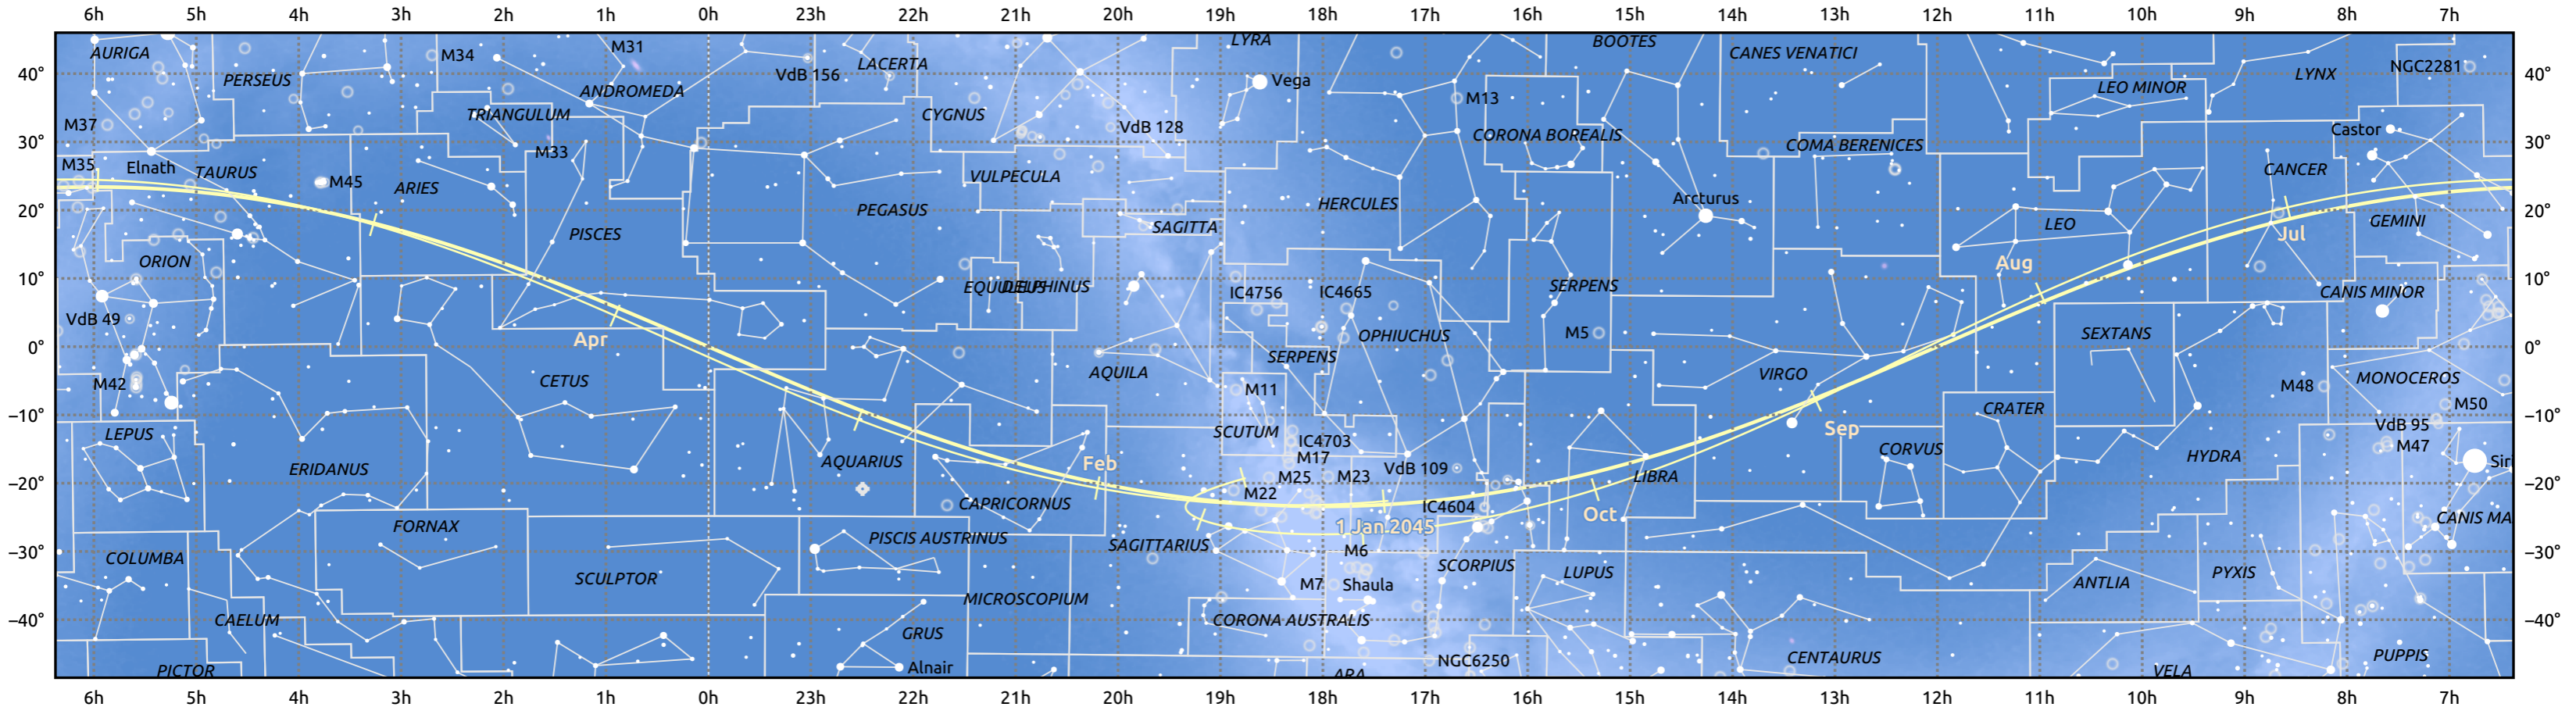

# The path of Venus in 2045

© Dominic Ford 2011–2025. Date markers placed at midnight UTC. Downloaded from <https://in-the-sky.org>

Magnitude scale: • -5.0 • -4.0 • -3.0 • -2.0 • -1.0 • 0.0 • -1.0 • -2.0

— Ecliptic Plane

Galaxy Bright nebula Open cluster Globular cluster Planetary nebula

Date	Mag	Phase	Angular size
2045 Jan 1	-3.9	95%	10.5"
2045 Apr 1	-3.9	100%	9.7"
2045 Jul 1	-3.9	88%	11.4"
2045 Oct 1	-4.2	59%	20.0"
2046 Jan 1	-4.0	0%	63.0"