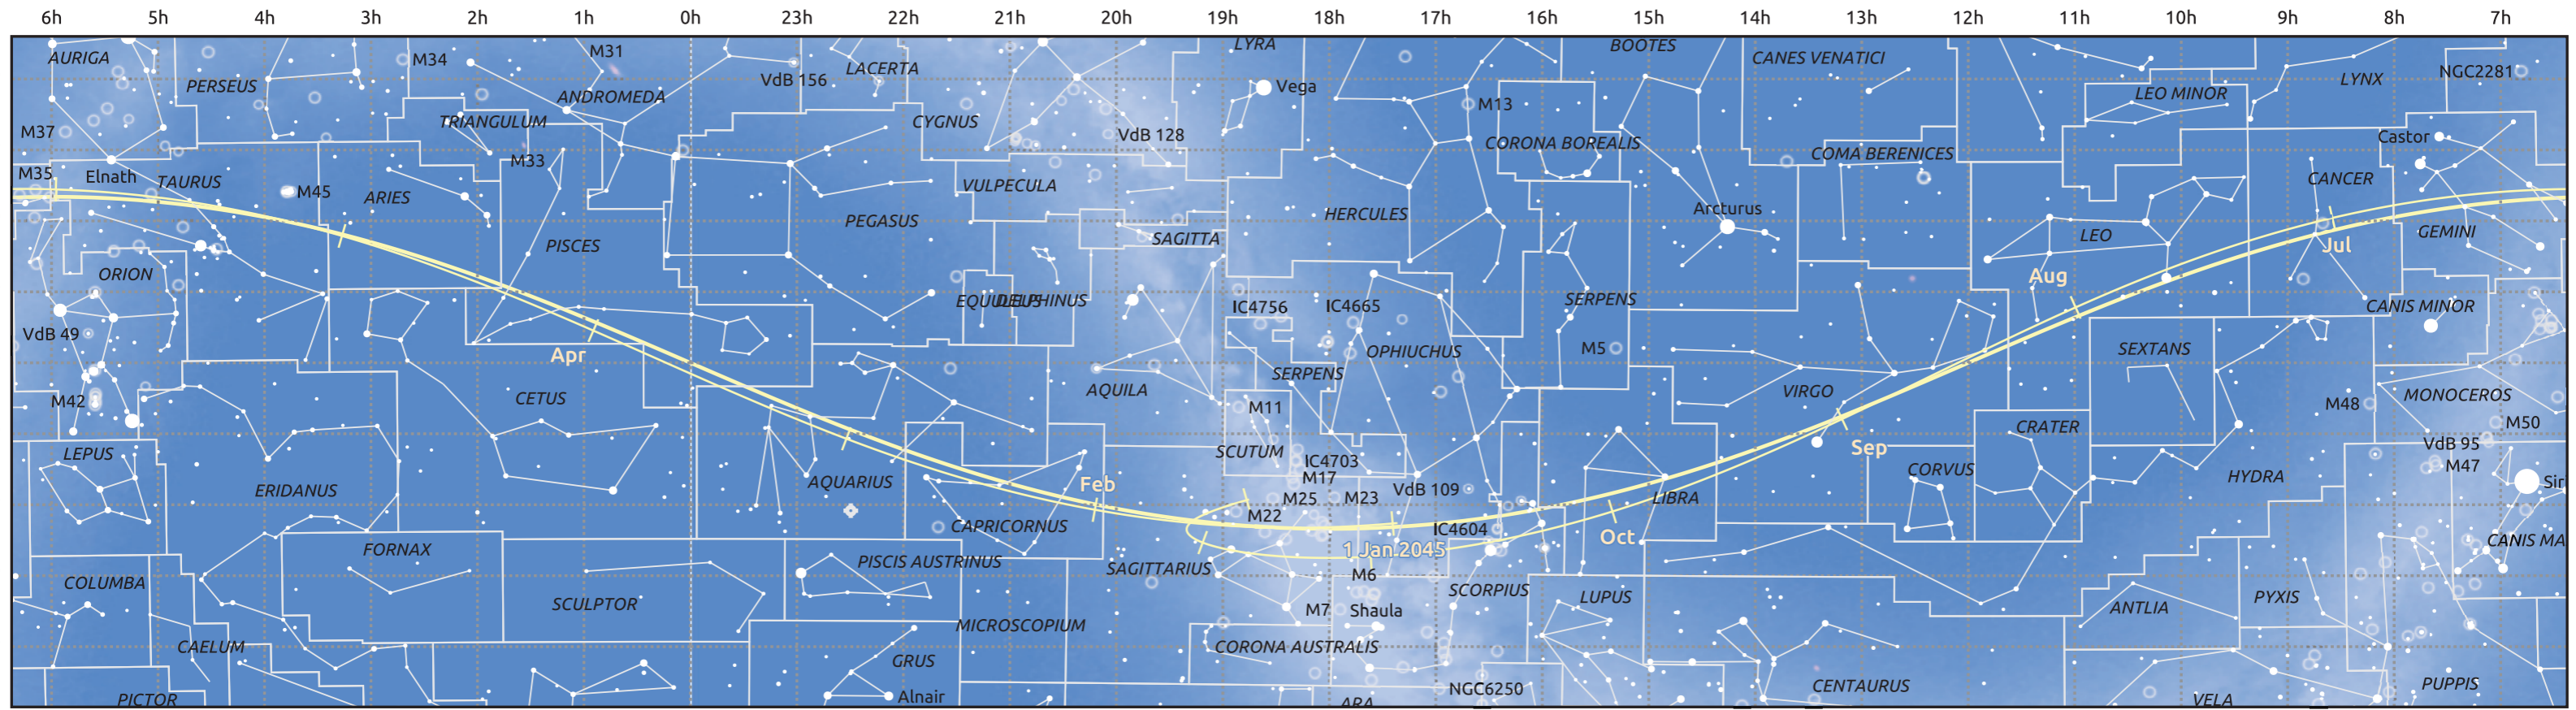

The path of Venus in 2045

© Dominic Ford 2011–2025. Date markers placed at midnight UTC. Downloaded from <https://in-the-sky.org>

Magnitude scale: -5.0 -4.0 -3.0 -2.0 -1.0 0.0 -1.0 -2.0

Ecliptic Plane

Galaxy Bright nebula Open cluster Globular cluster Planetary nebula

Date	Mag	Phase	Angular size
2045 Jan 1	-3.9	95%	10.5"
2045 Apr 1	-3.9	100%	9.7"
2045 Jul 1	-3.9	88%	11.4"
2045 Oct 1	-4.2	59%	20.0"
2046 Jan 1	-4.0	0%	63.0"