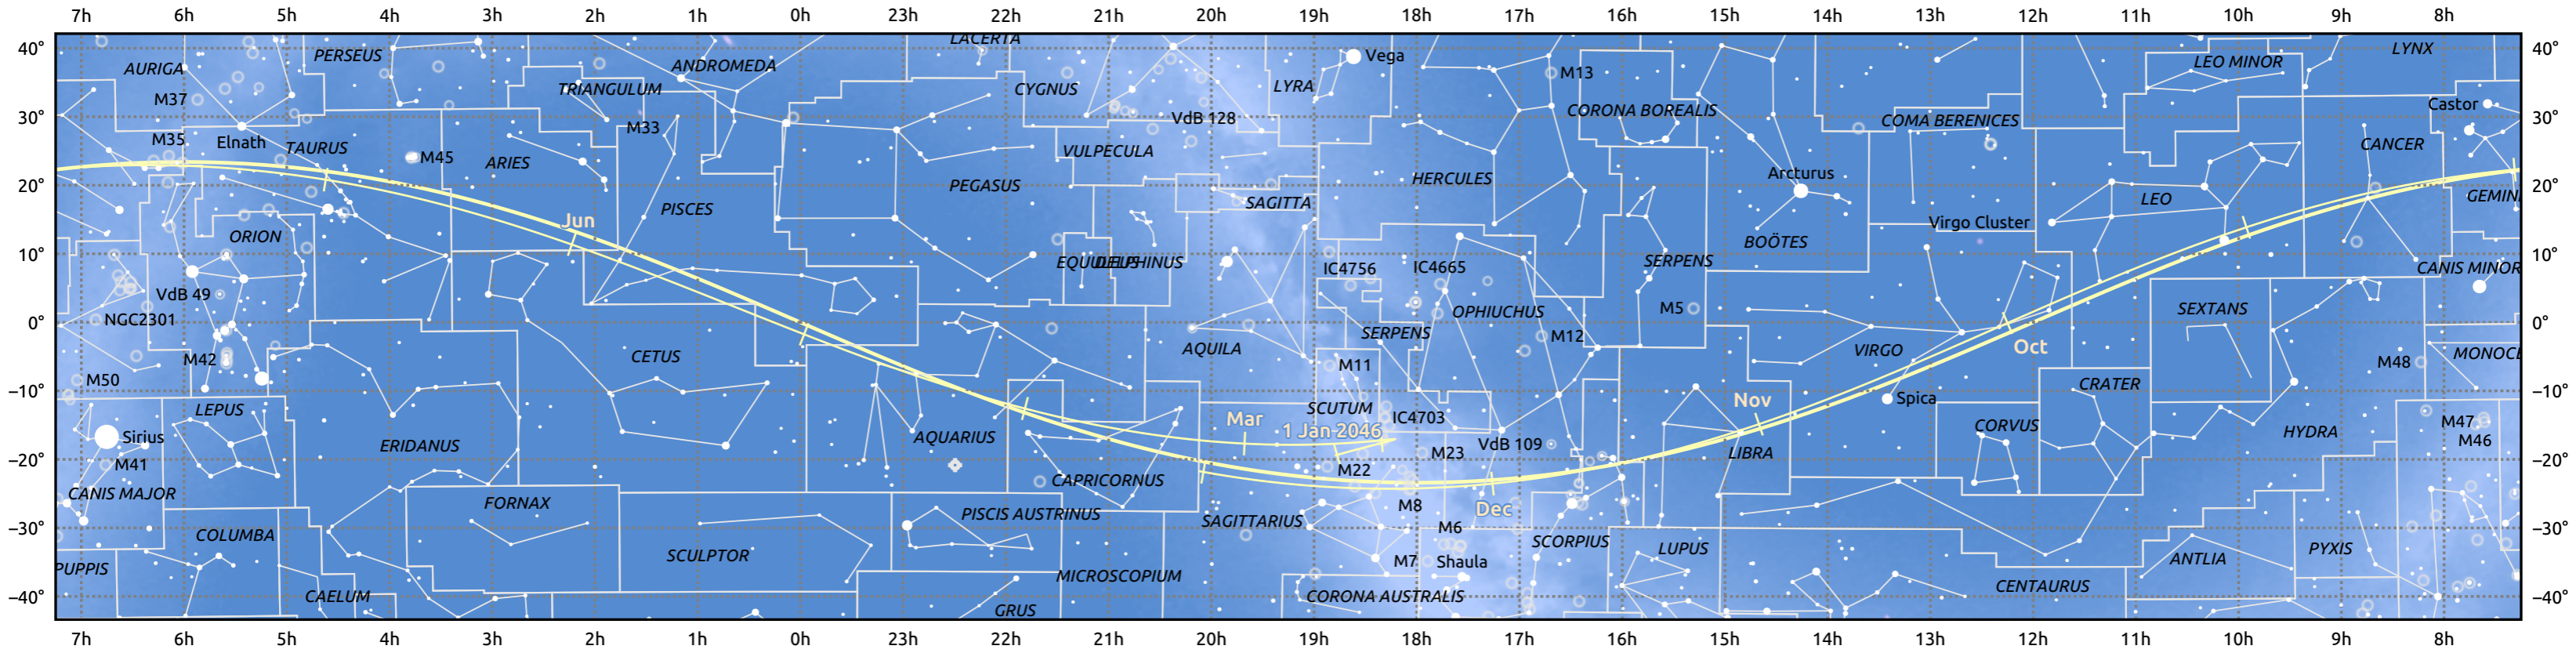

# The path of Venus in 2046

© Dominic Ford 2011–2025. Date markers placed at midnight UTC. Downloaded from <https://in-the-sky.org>

Magnitude scale:  -5.0  -4.0  -3.0  -2.0  -1.0  -2.0

Ecliptic Plane

Galaxy  Bright nebula  Open cluster  Globular cluster  Planetary nebula

Date	Mag	Phase	Angular size
2046 Jan 1	-4.0	0%	63.0"
2046 Apr 1	-4.2	59%	20.3"
2046 Jul 1	-3.9	88%	11.6"
2046 Oct 1	-3.9	100%	9.7"
2047 Jan 1	-3.9	95%	10.5"