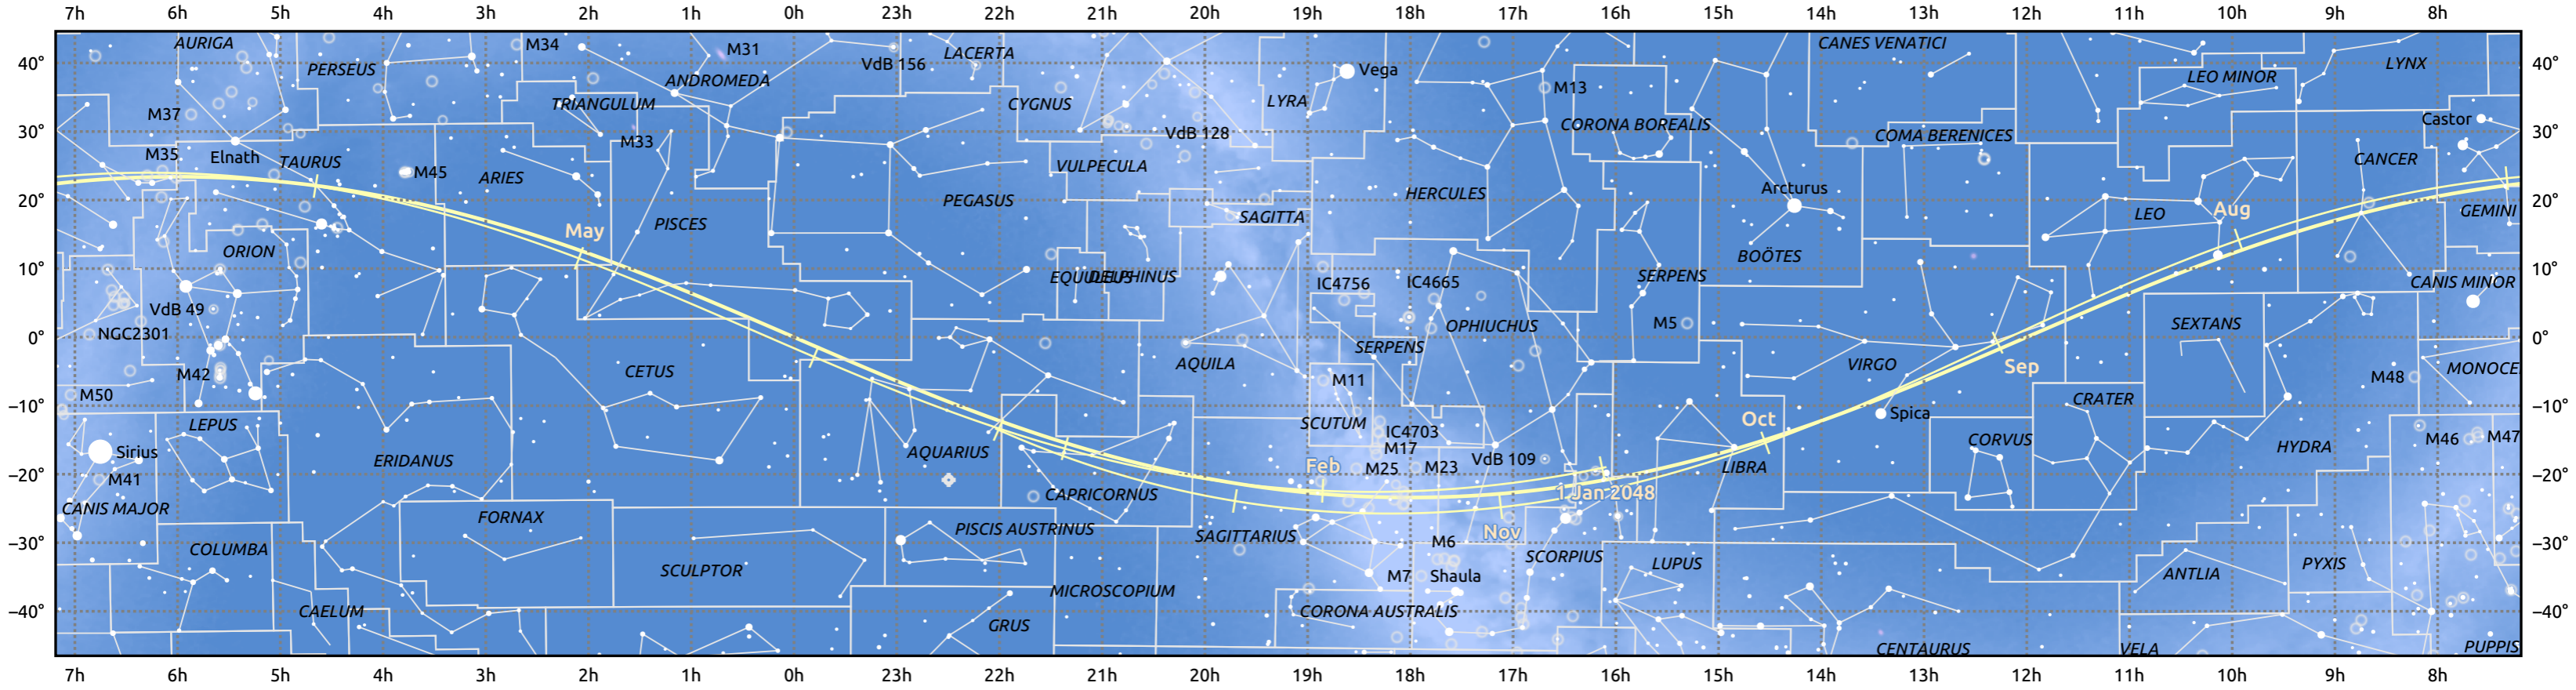

# The path of Venus in 2048

© Dominic Ford 2011–2025. Date markers placed at midnight UTC. Downloaded from <https://in-the-sky.org>

Magnitude scale:  -5.0  -4.0  -3.0  -2.0  -1.0  0.0  -1.0  -2.0

Ecliptic Plane

Galaxy  Bright nebula  Open cluster  Globular cluster  Planetary nebula

Date	Mag	Phase	Angular size
2048 Jan 1	-4.0	80%	13.6"
2048 Apr 1	-3.9	97%	10.2"
2048 Jul 1	-3.9	99%	9.8"
2048 Oct 1	-4.0	83%	12.6"
2049 Jan 1	-4.4	52%	24.0"