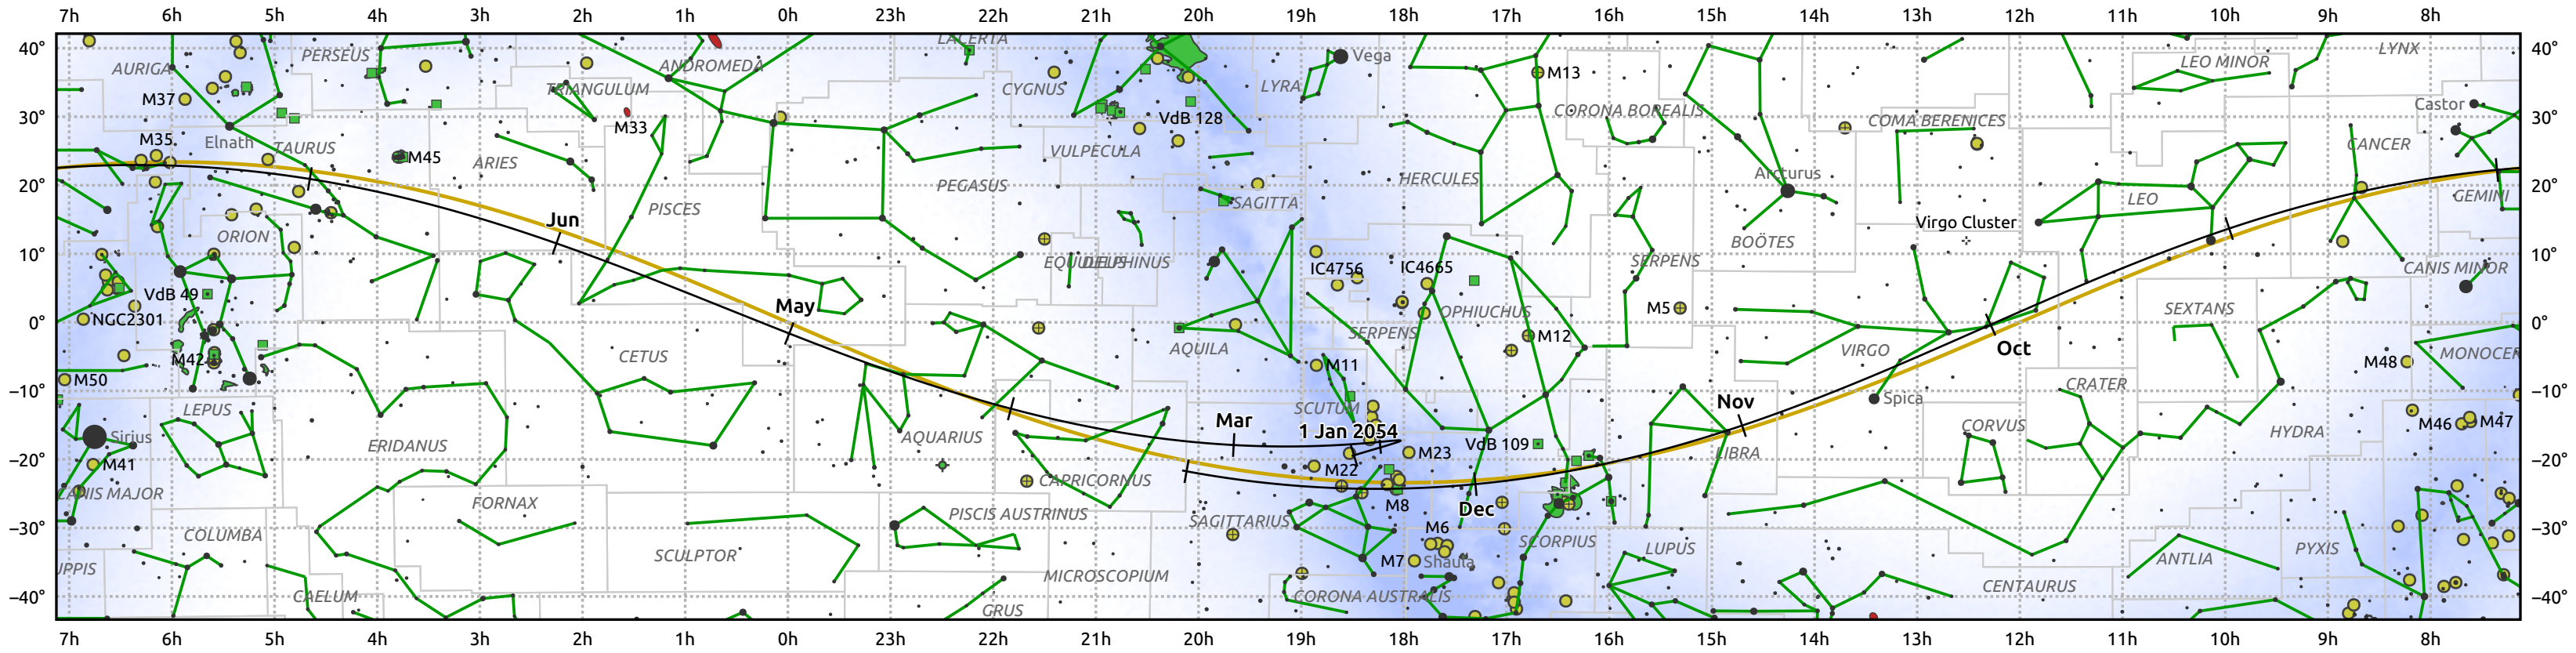

The path of Venus in 2054

© Dominic Ford 2011–2025. Date markers placed at midnight UTC. Downloaded from <https://in-the-sky.org>

Magnitude scale: -5.0 -4.0 -3.0 -2.0 -1.0 -2.0

Ecliptic Plane

- Galaxy
- Bright nebula
- Open cluster
- Globular cluster
- Planetary nebula

Date	Mag	Phase	Angular size
2054 Jan 1	-4.0	0%	62.8"
2054 Apr 1	-4.2	60%	19.8"
2054 Jul 1	-3.9	88%	11.5"
2054 Oct 1	-3.9	100%	9.7"
2055 Jan 1	-3.9	95%	10.6"