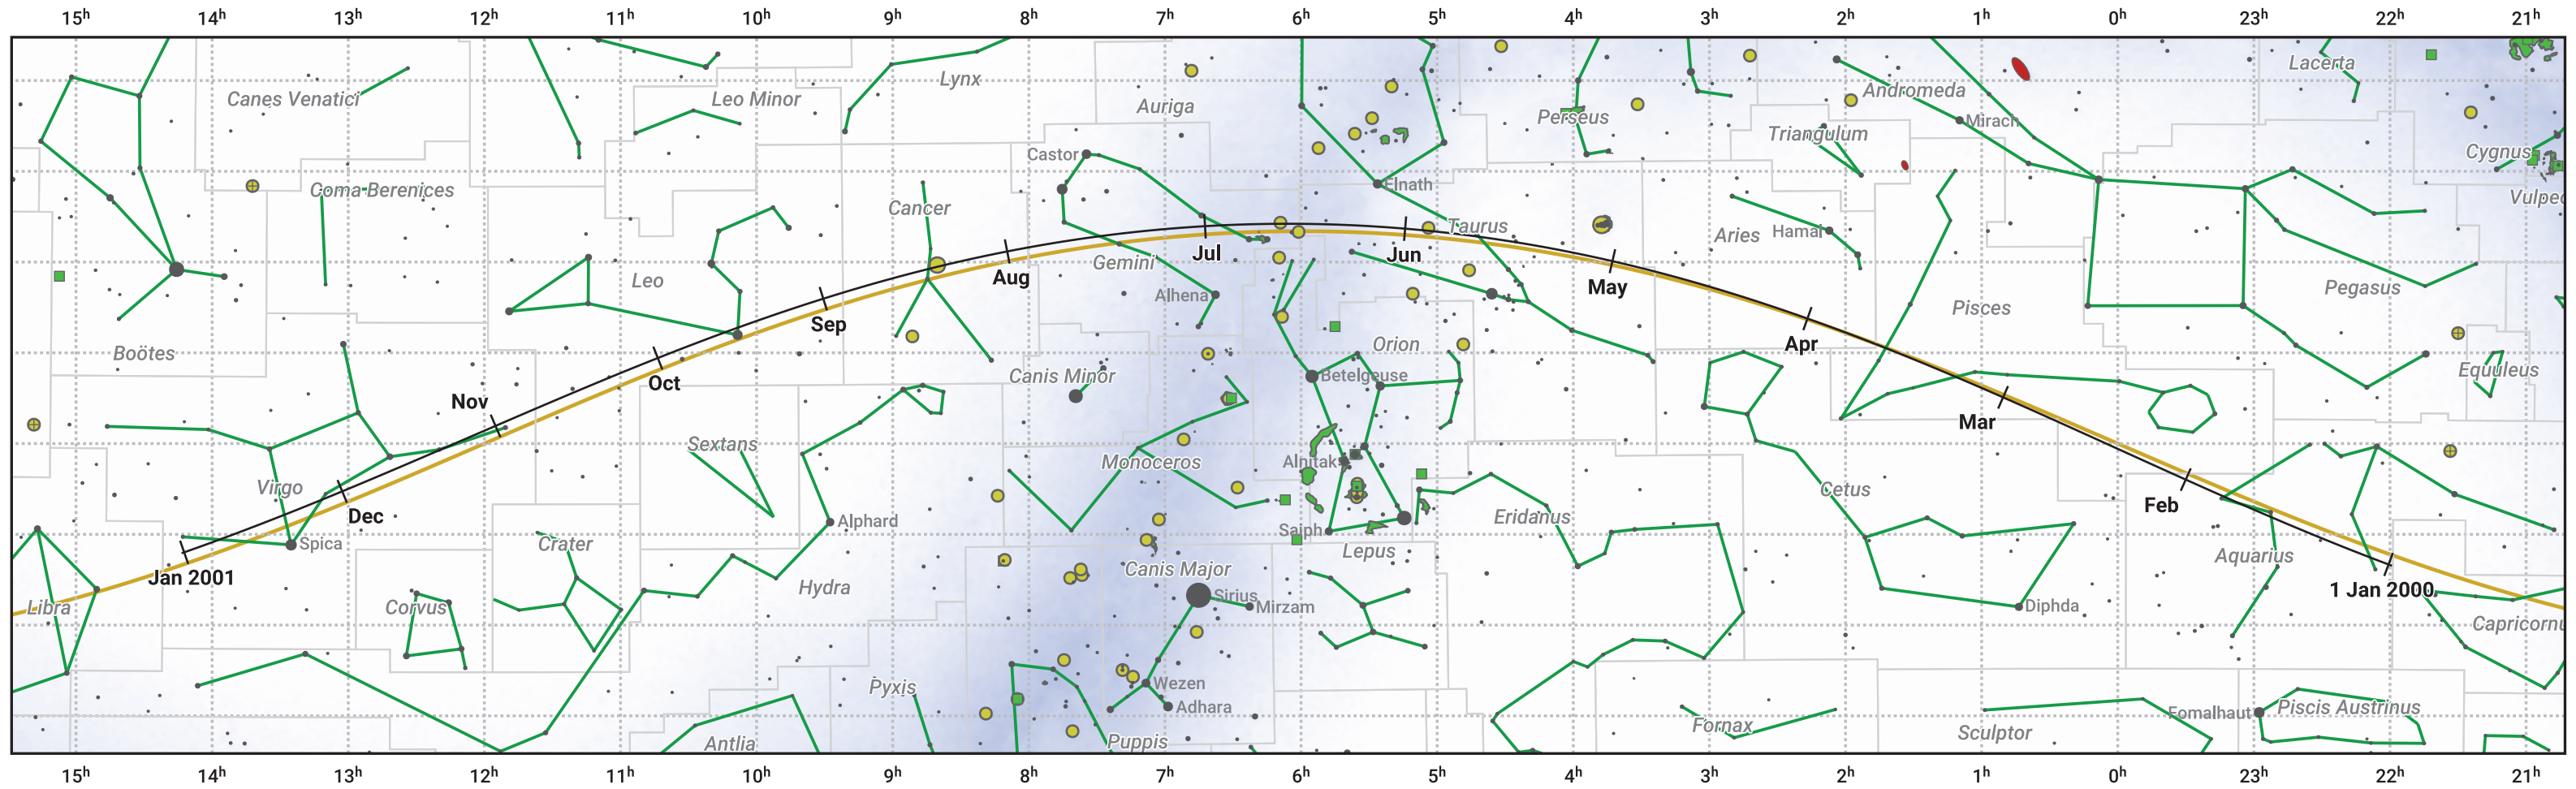

The path of Mars in 2000

© Dominic Ford 2011–2024. Date markers placed at midnight UTC. Downloaded from <https://in-the-sky.org>

Magnitude scale: -5.0 -4.0 -3.0 -2.0 -1.0 0.0 -1.0 -2.0

Ecliptic Plane

Galaxy Bright nebula Open cluster + Globular cluster

Date	Mag	Phase	Angular size
2000 Jan 1	1.0	93%	5.1"
2000 Apr 1	1.4	98%	4.0"
2000 Jul 1	1.6	100%	3.6"
2000 Oct 1	1.8	98%	3.8"
2001 Jan 1	1.4	92%	5.2"