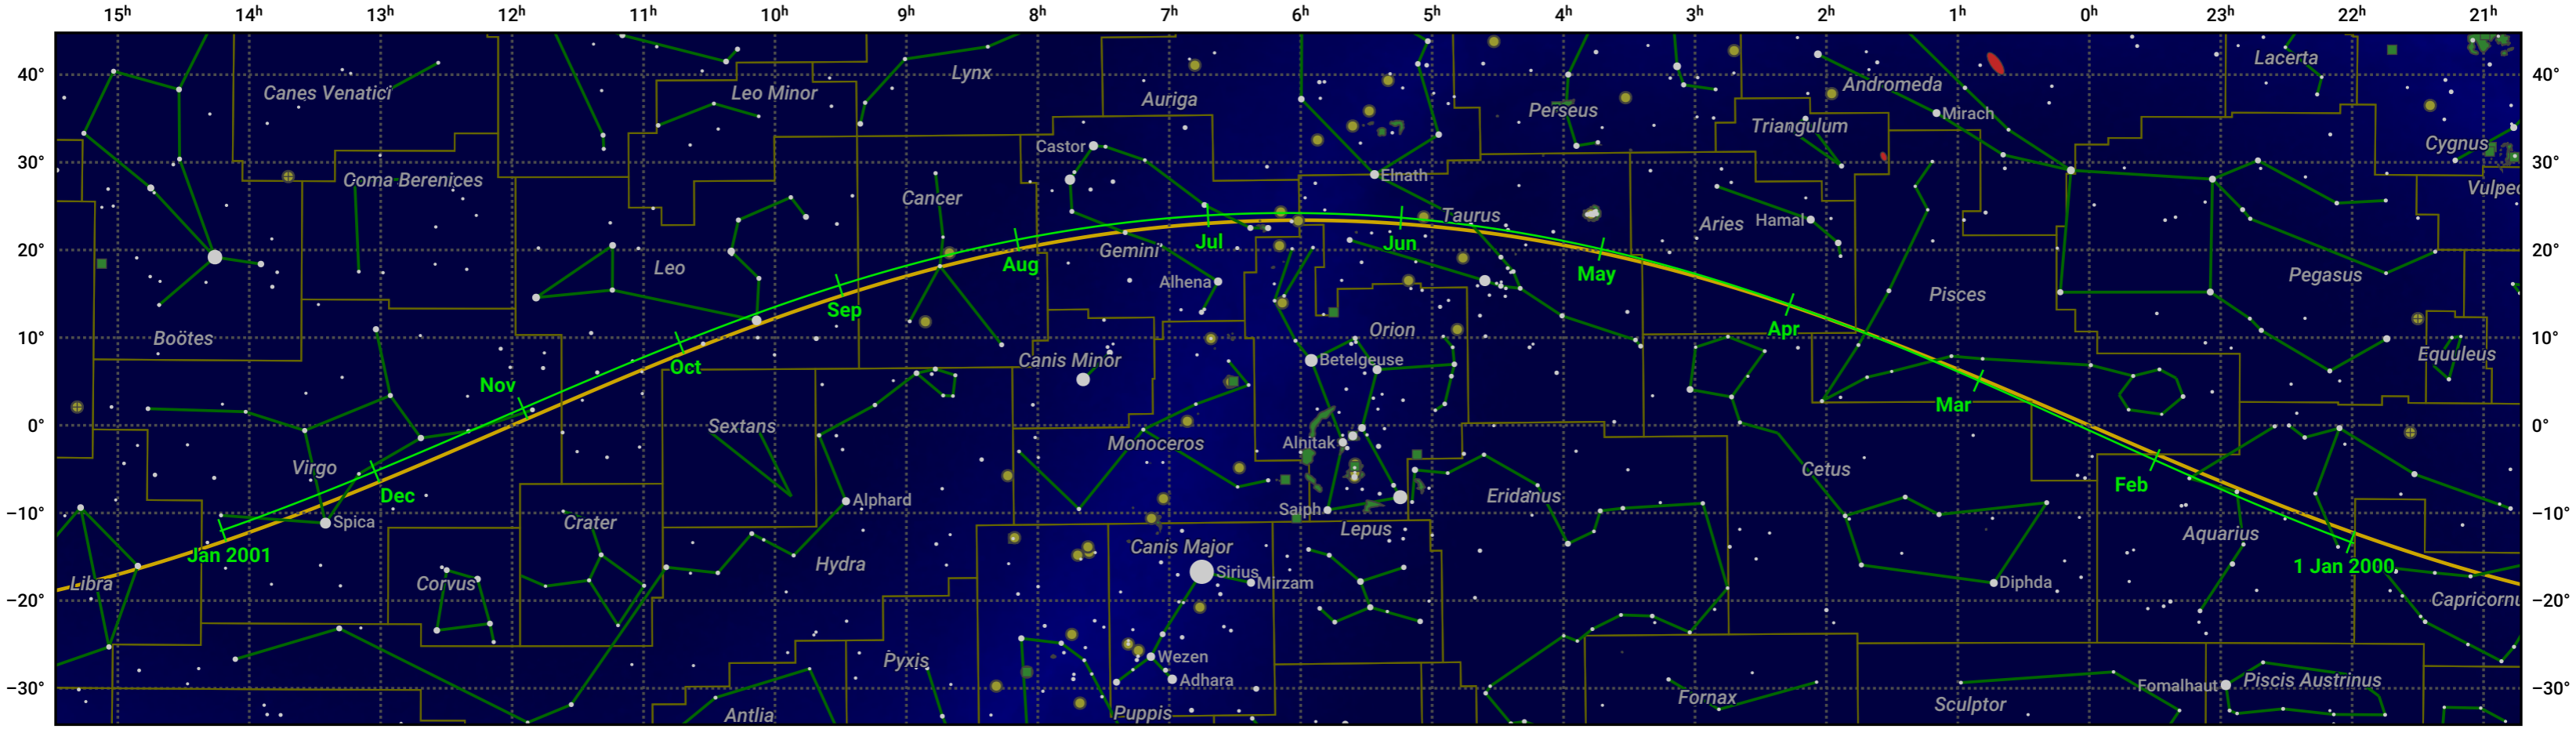

# The path of Mars in 2000

© Dominic Ford 2011–2024. Date markers placed at midnight UTC. Downloaded from <https://in-the-sky.org>

Magnitude scale:  -5.0  -4.0  -3.0  -2.0  -1.0  0.0  -1.0  -2.0

Ecliptic Plane

- Galaxy
- Bright nebula
- Open cluster
- + Globular cluster

Date	Mag	Phase	Angular size
2000 Jan 1	1.0	93%	5.1"
2000 Apr 1	1.4	98%	4.0"
2000 Jul 1	1.6	100%	3.6"
2000 Oct 1	1.8	98%	3.8"
2001 Jan 1	1.4	92%	5.2"