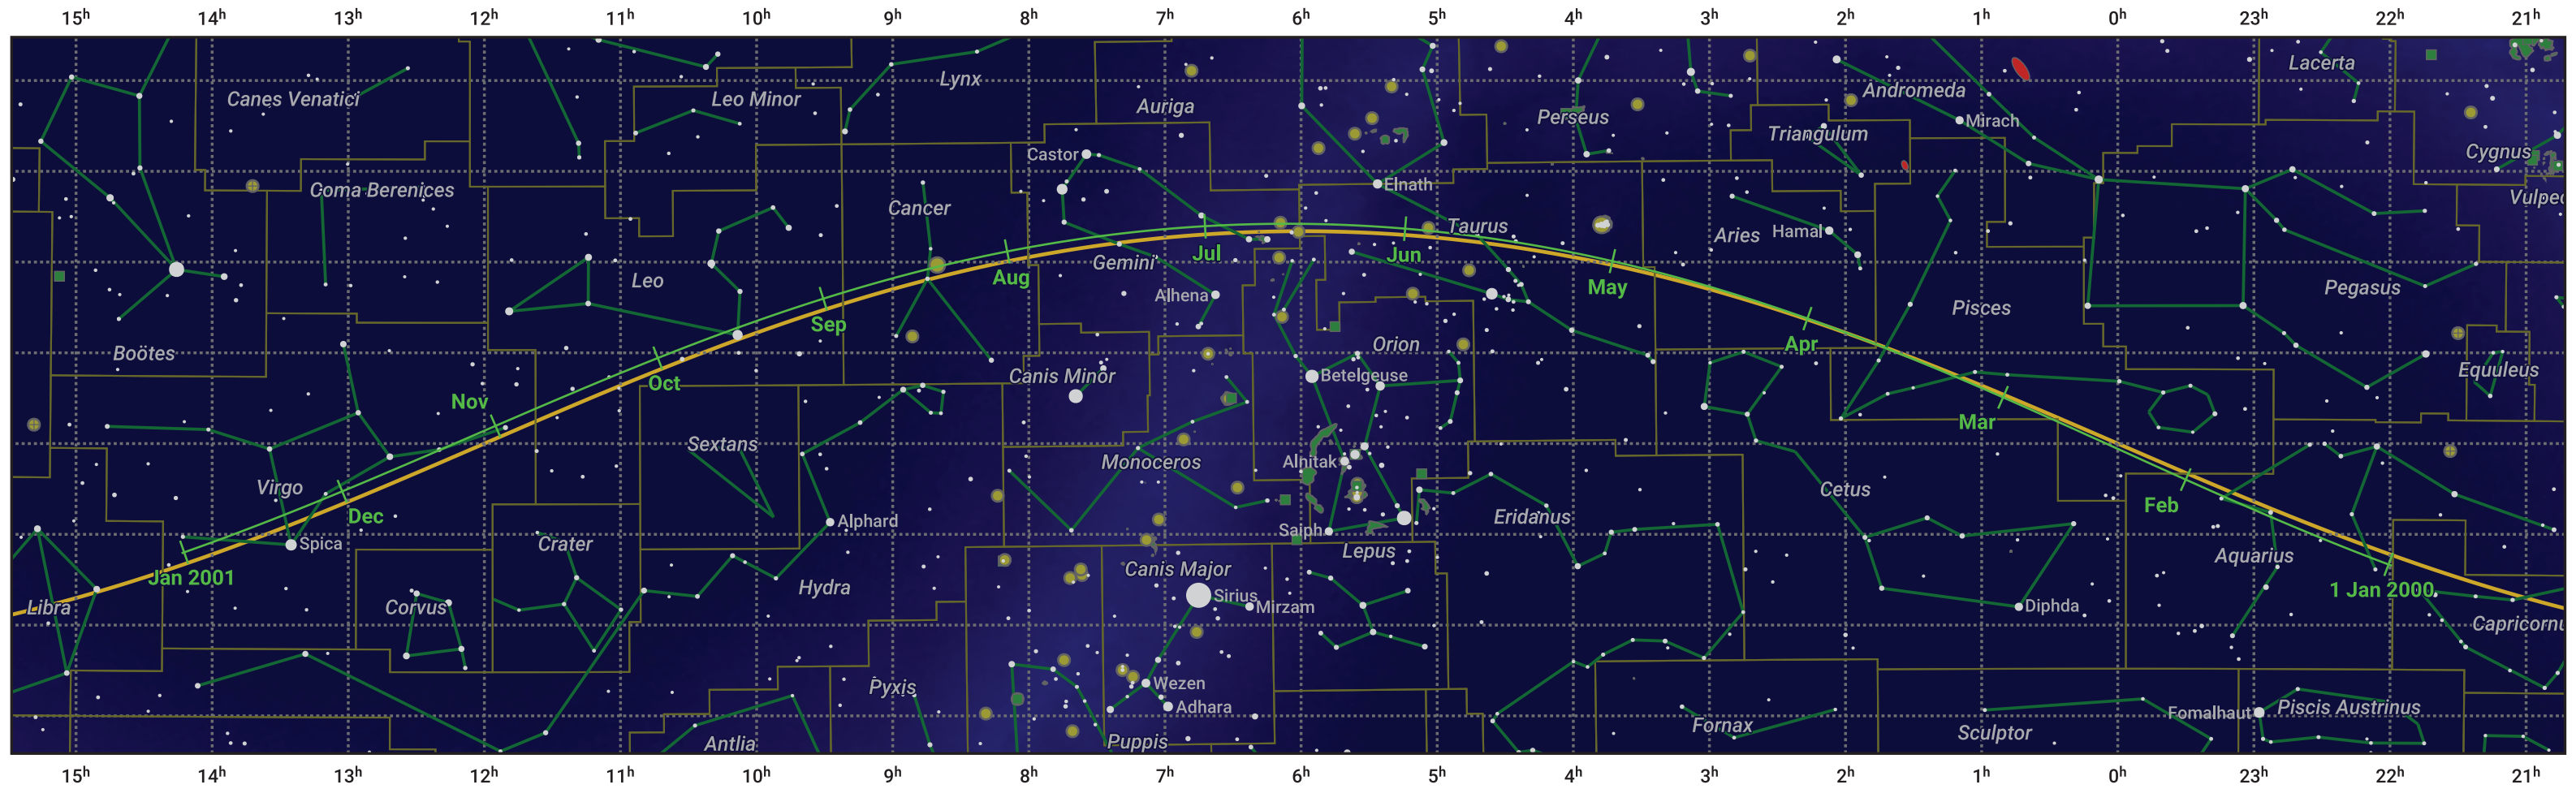

The path of Mars in 2000

© Dominic Ford 2011–2024. Date markers placed at midnight UTC. Downloaded from <https://in-the-sky.org>

Magnitude scale: -5.0 -4.0 -3.0 -2.0 -1.0 0.0 -1.0 -2.0

Ecliptic Plane

Galaxy Bright nebula Open cluster Globular cluster

Date	Mag	Phase	Angular size
2000 Jan 1	1.0	93%	5.1"
2000 Apr 1	1.4	98%	4.0"
2000 Jul 1	1.6	100%	3.6"
2000 Oct 1	1.8	98%	3.8"
2001 Jan 1	1.4	92%	5.2"