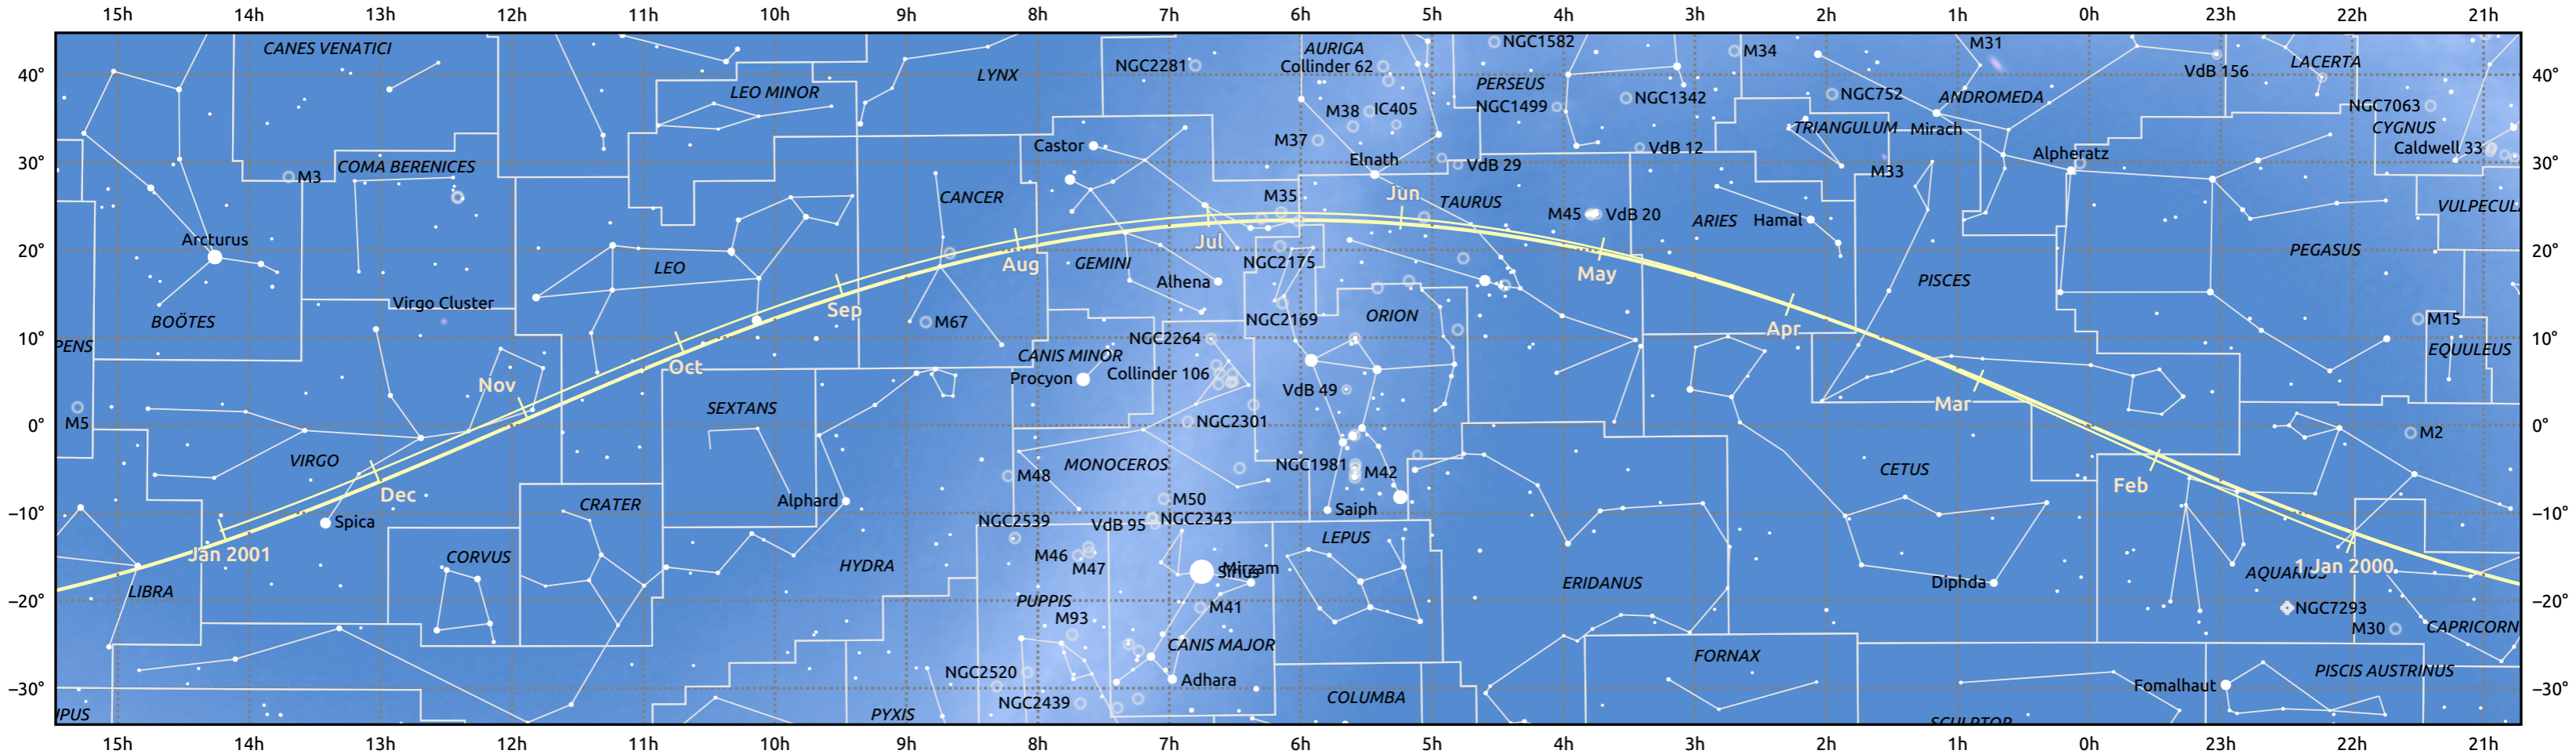

The path of Mars in 2000

© Dominic Ford 2011–2025. Date markers placed at midnight UTC. Downloaded from <https://in-the-sky.org>

Magnitude scale: 5.0 4.0 3.0 2.0 1.0 0.0 -1.0 -2.0

Ecliptic Plane

Galaxy Bright nebula Open cluster Globular cluster Planetary nebula

Date	Mag	Phase	Angular size
2000 Jan 1	1.0	93%	5.1"
2000 Apr 1	1.4	98%	4.0"
2000 Jul 1	1.6	100%	3.6"
2000 Oct 1	1.8	98%	3.8"
2001 Jan 1	1.4	92%	5.2"