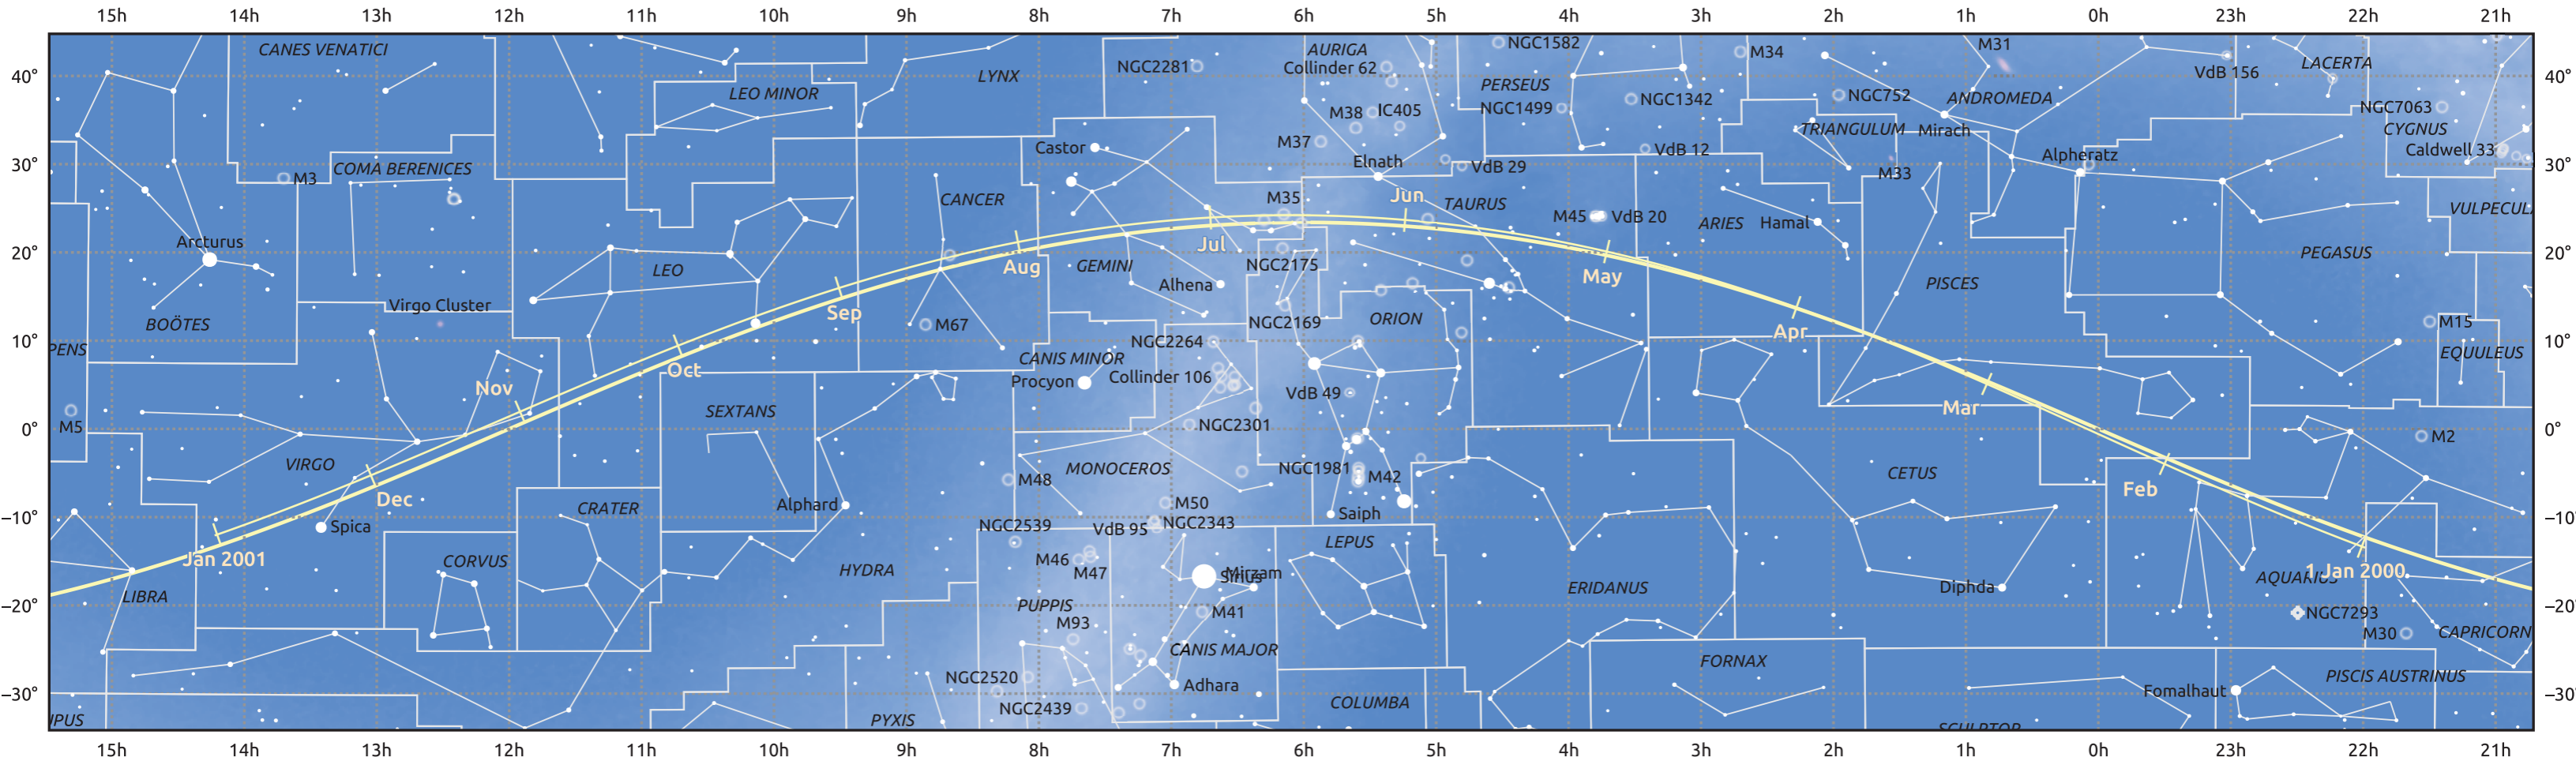

The path of Mars in 2000

© Dominic Ford 2011–2025. Date markers placed at midnight UTC. Downloaded from <https://in-the-sky.org>

Magnitude scale: 5.0 4.0 3.0 2.0 1.0 0.0 -1.0 -2.0

Ecliptic Plane

Galaxy Bright nebula Open cluster Globular cluster Planetary nebula

Date	Mag	Phase	Angular size
2000 Jan 1	1.0	93%	5.1"
2000 Apr 1	1.4	98%	4.0"
2000 Jul 1	1.6	100%	3.6"
2000 Oct 1	1.8	98%	3.8"
2001 Jan 1	1.4	92%	5.2"