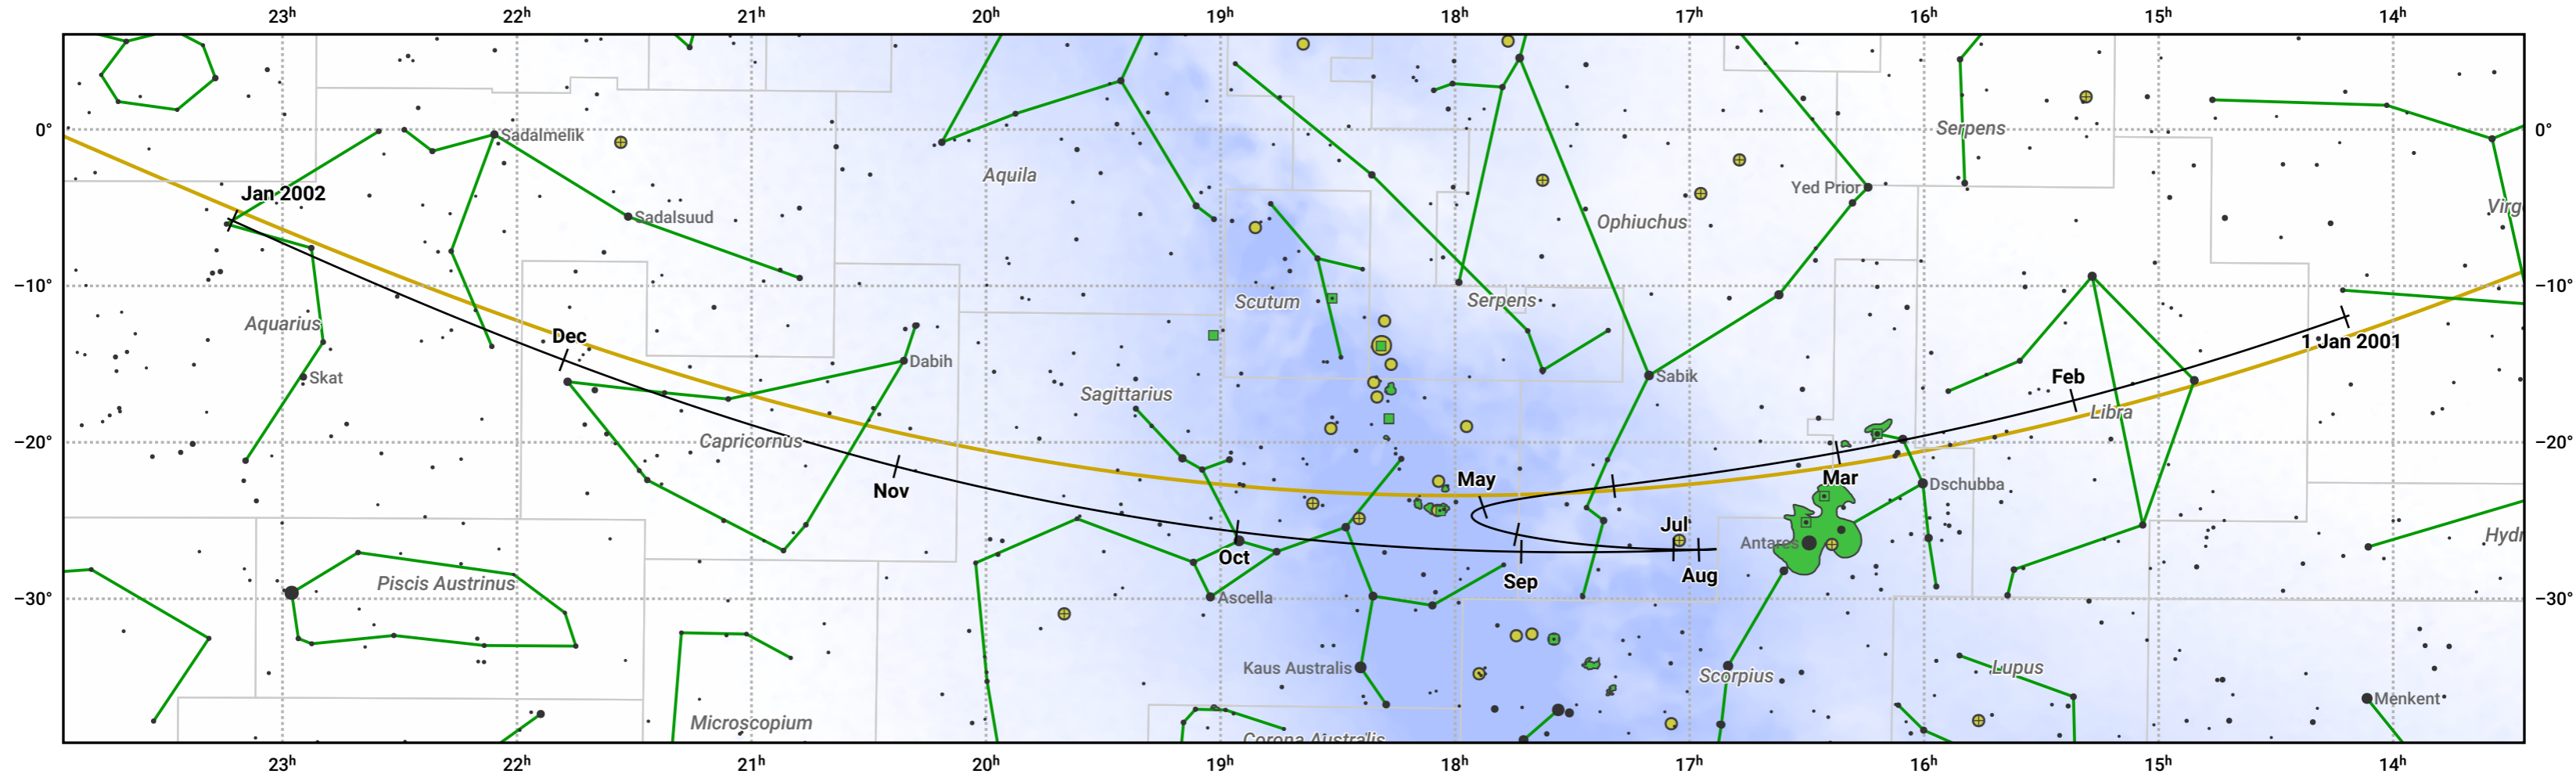

The path of Mars in 2001

© Dominic Ford 2011–2024. Date markers placed at midnight UTC. Downloaded from <https://in-the-sky.org>

Magnitude scale: • 6.0 • 5.0 • 4.0 • 3.0 • 2.0 ● 1.0

— Ecliptic Plane

● Galaxy ■ Bright nebula ● Open cluster ⊕ Globular cluster

Date	Mag	Phase	Angular size
2001 Jan 1	1.4	92%	5.2"
2001 Mar 9	0.3	89%	8.3"
2001 Apr 1	-0.2	90%	10.4"
2001 Apr 18	-0.7	92%	12.4"
2001 May 20	-1.7	97%	17.4"
2001 Jul 1	-2.2	98%	20.5"
2001 Sep 12	-0.7	85%	12.3"
2001 Oct 1	-0.4	85%	10.7"
2001 Nov 24	0.3	86%	7.7"
2002 Jan 1	0.8	89%	6.3"