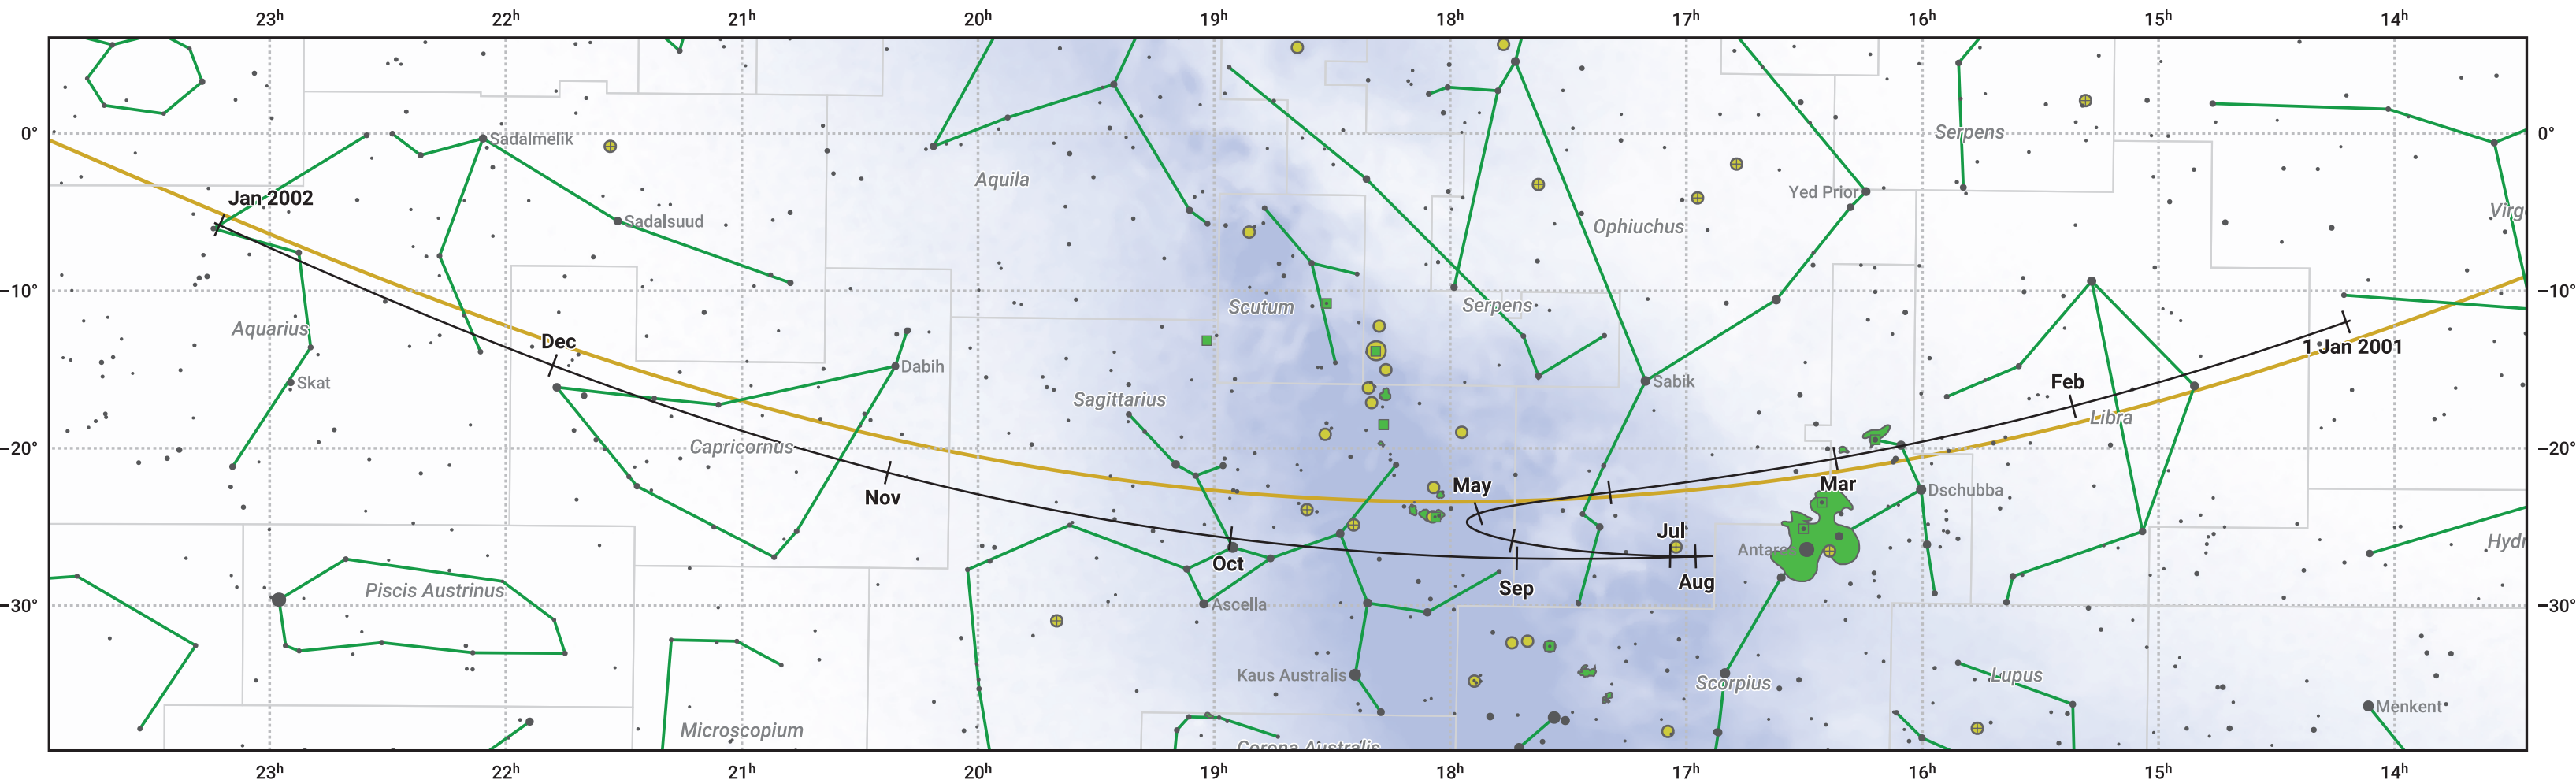

The path of Mars in 2001

© Dominic Ford 2011–2024. Date markers placed at midnight UTC. Downloaded from <https://in-the-sky.org>

Magnitude scale: ● 6.0 ● 5.0 ● 4.0 ● 3.0 ● 2.0 ● 1.0

— Ecliptic Plane

● Galaxy ■ Bright nebula ● Open cluster ⊕ Globular cluster

Date	Mag	Phase	Angular size
2001 Jan 1	1.4	92%	5.2"
2001 Mar 9	0.3	89%	8.3"
2001 Apr 1	-0.2	90%	10.4"
2001 Apr 18	-0.7	92%	12.4"
2001 May 20	-1.7	97%	17.4"
2001 Jul 1	-2.2	98%	20.5"
2001 Sep 12	-0.7	85%	12.3"
2001 Oct 1	-0.4	85%	10.7"
2001 Nov 24	0.3	86%	7.7"
2002 Jan 1	0.8	89%	6.3"