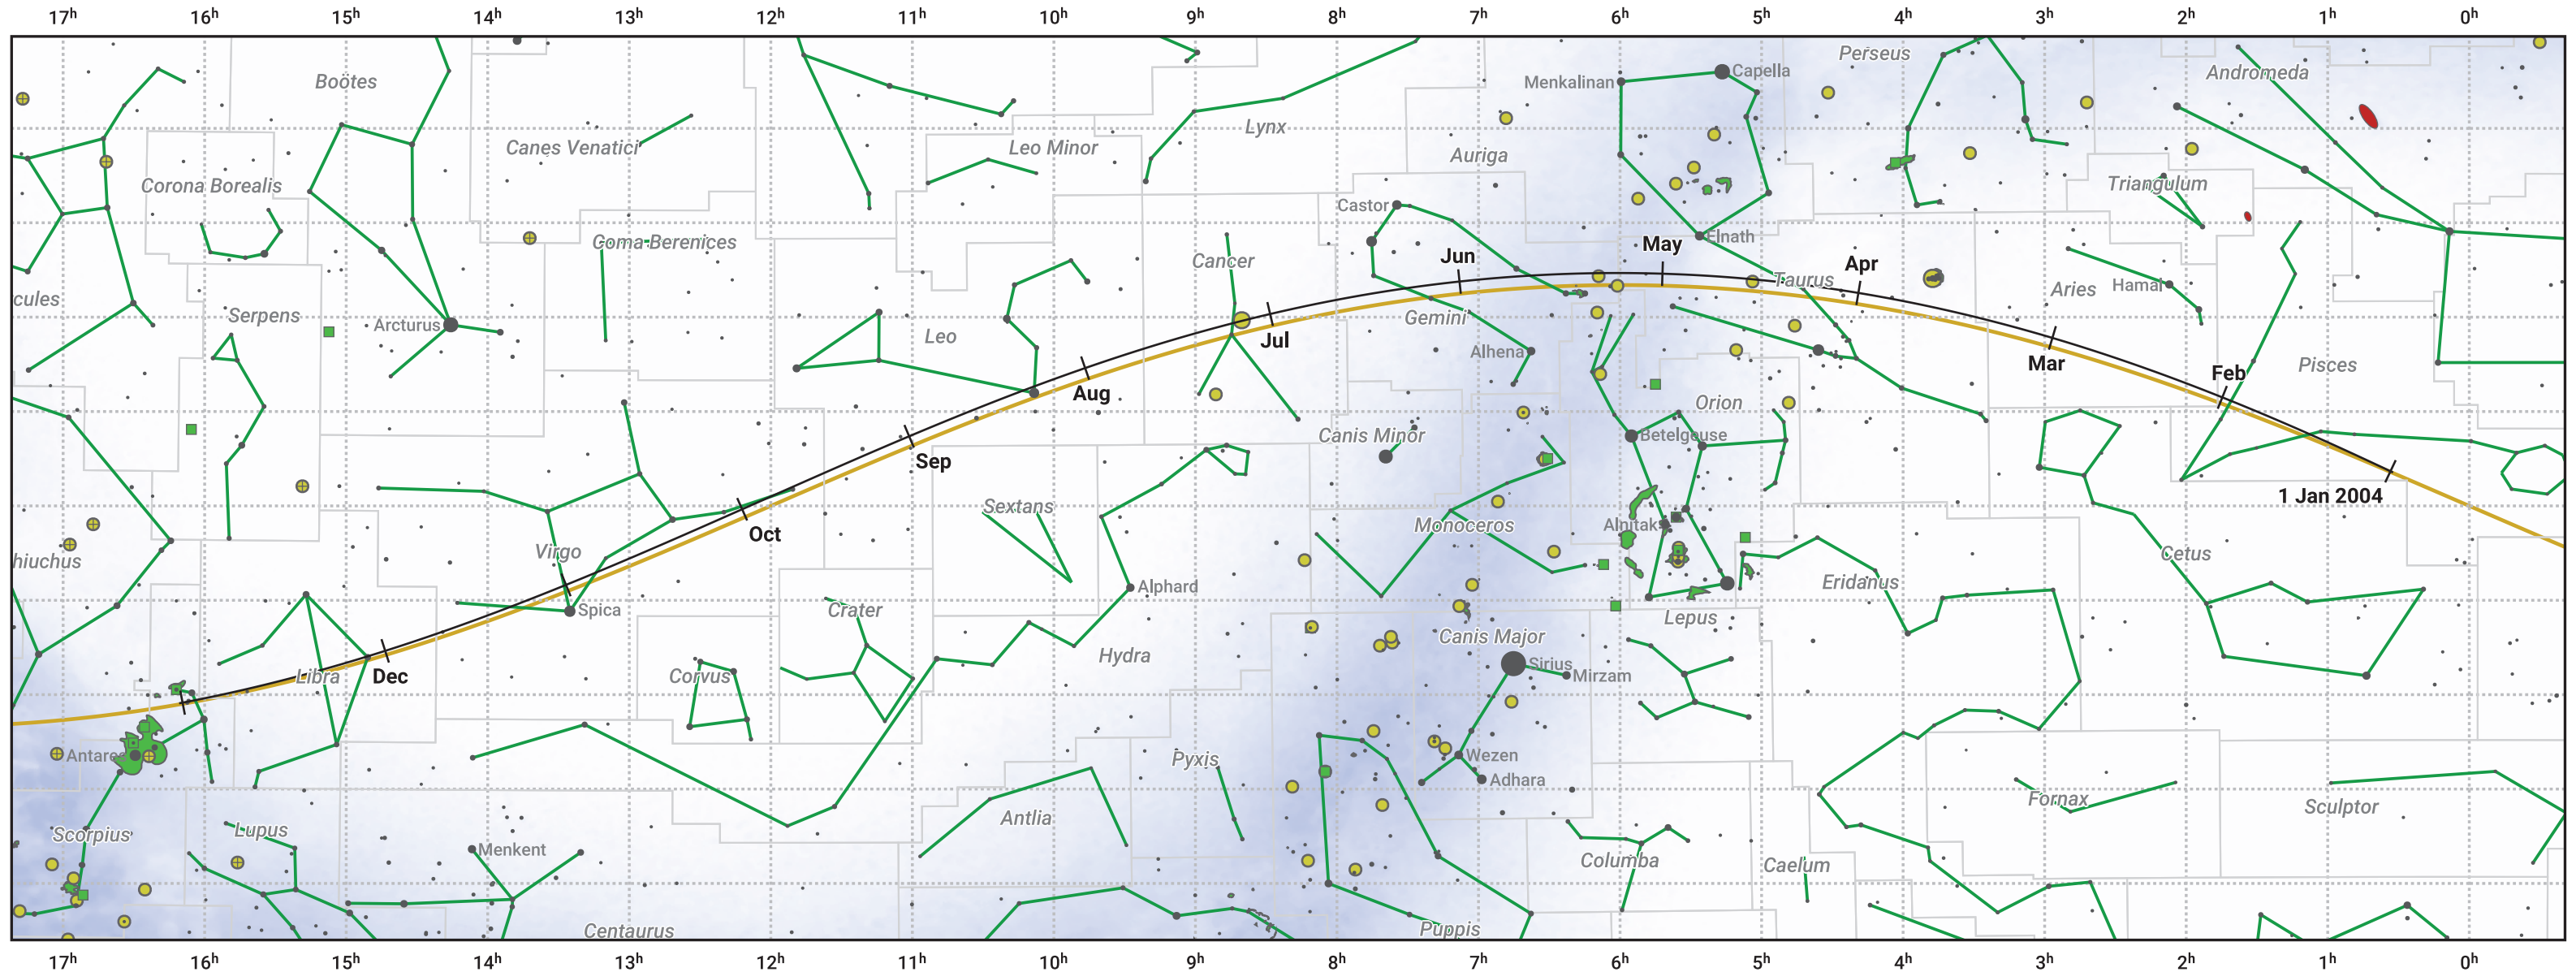

# The path of Mars in 2004

© Dominic Ford 2011–2024. Date markers placed at midnight UTC. Downloaded from <https://in-the-sky.org>

Magnitude scale:  -5.0  -4.0  -3.0  -2.0  -1.0  0.0  -1.0  -2.0

Ecliptic Plane

Galaxy  Bright nebula  Open cluster + Globular cluster

Date	Mag	Phase	Angular size
2004 Jan 1	0.2	87%	8.4"
2004 Mar 11	1.2	91%	5.4"
2004 Apr 1	1.4	93%	4.9"
2004 Jul 1	1.8	98%	3.7"
2004 Oct 1	1.7	100%	3.5"
2005 Jan 1	1.6	96%	4.2"