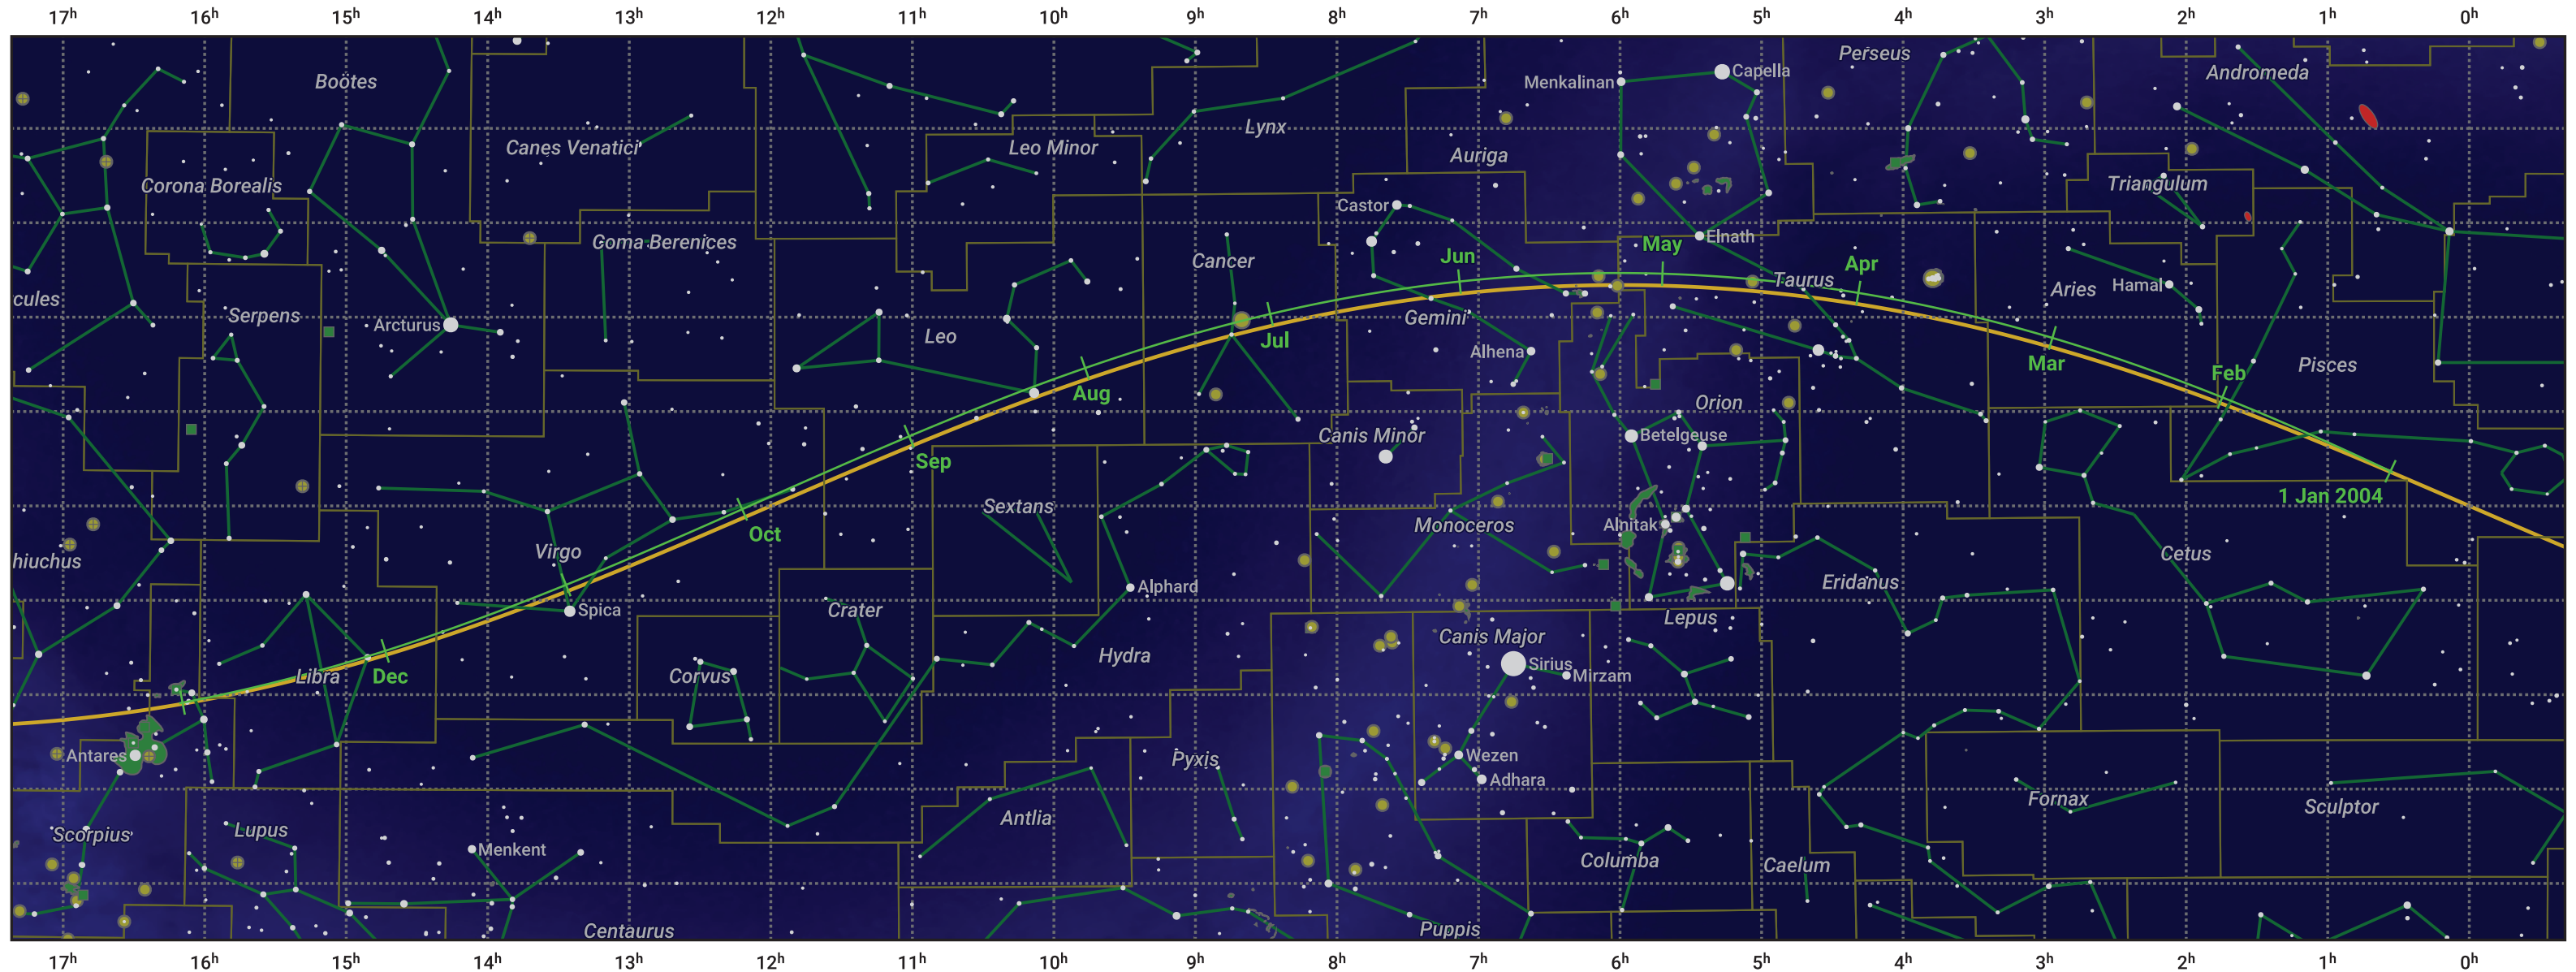

# The path of Mars in 2004

© Dominic Ford 2011–2024. Date markers placed at midnight UTC. Downloaded from <https://in-the-sky.org>

Magnitude scale:  -5.0  -4.0  -3.0  -2.0  -1.0  0.0  -1.0  -2.0

Ecliptic Plane

Galaxy  Bright nebula  Open cluster  Globular cluster

Date	Mag	Phase	Angular size
2004 Jan 1	0.2	87%	8.4"
2004 Mar 11	1.2	91%	5.4"
2004 Apr 1	1.4	93%	4.9"
2004 Jul 1	1.8	98%	3.7"
2004 Oct 1	1.7	100%	3.5"
2005 Jan 1	1.6	96%	4.2"