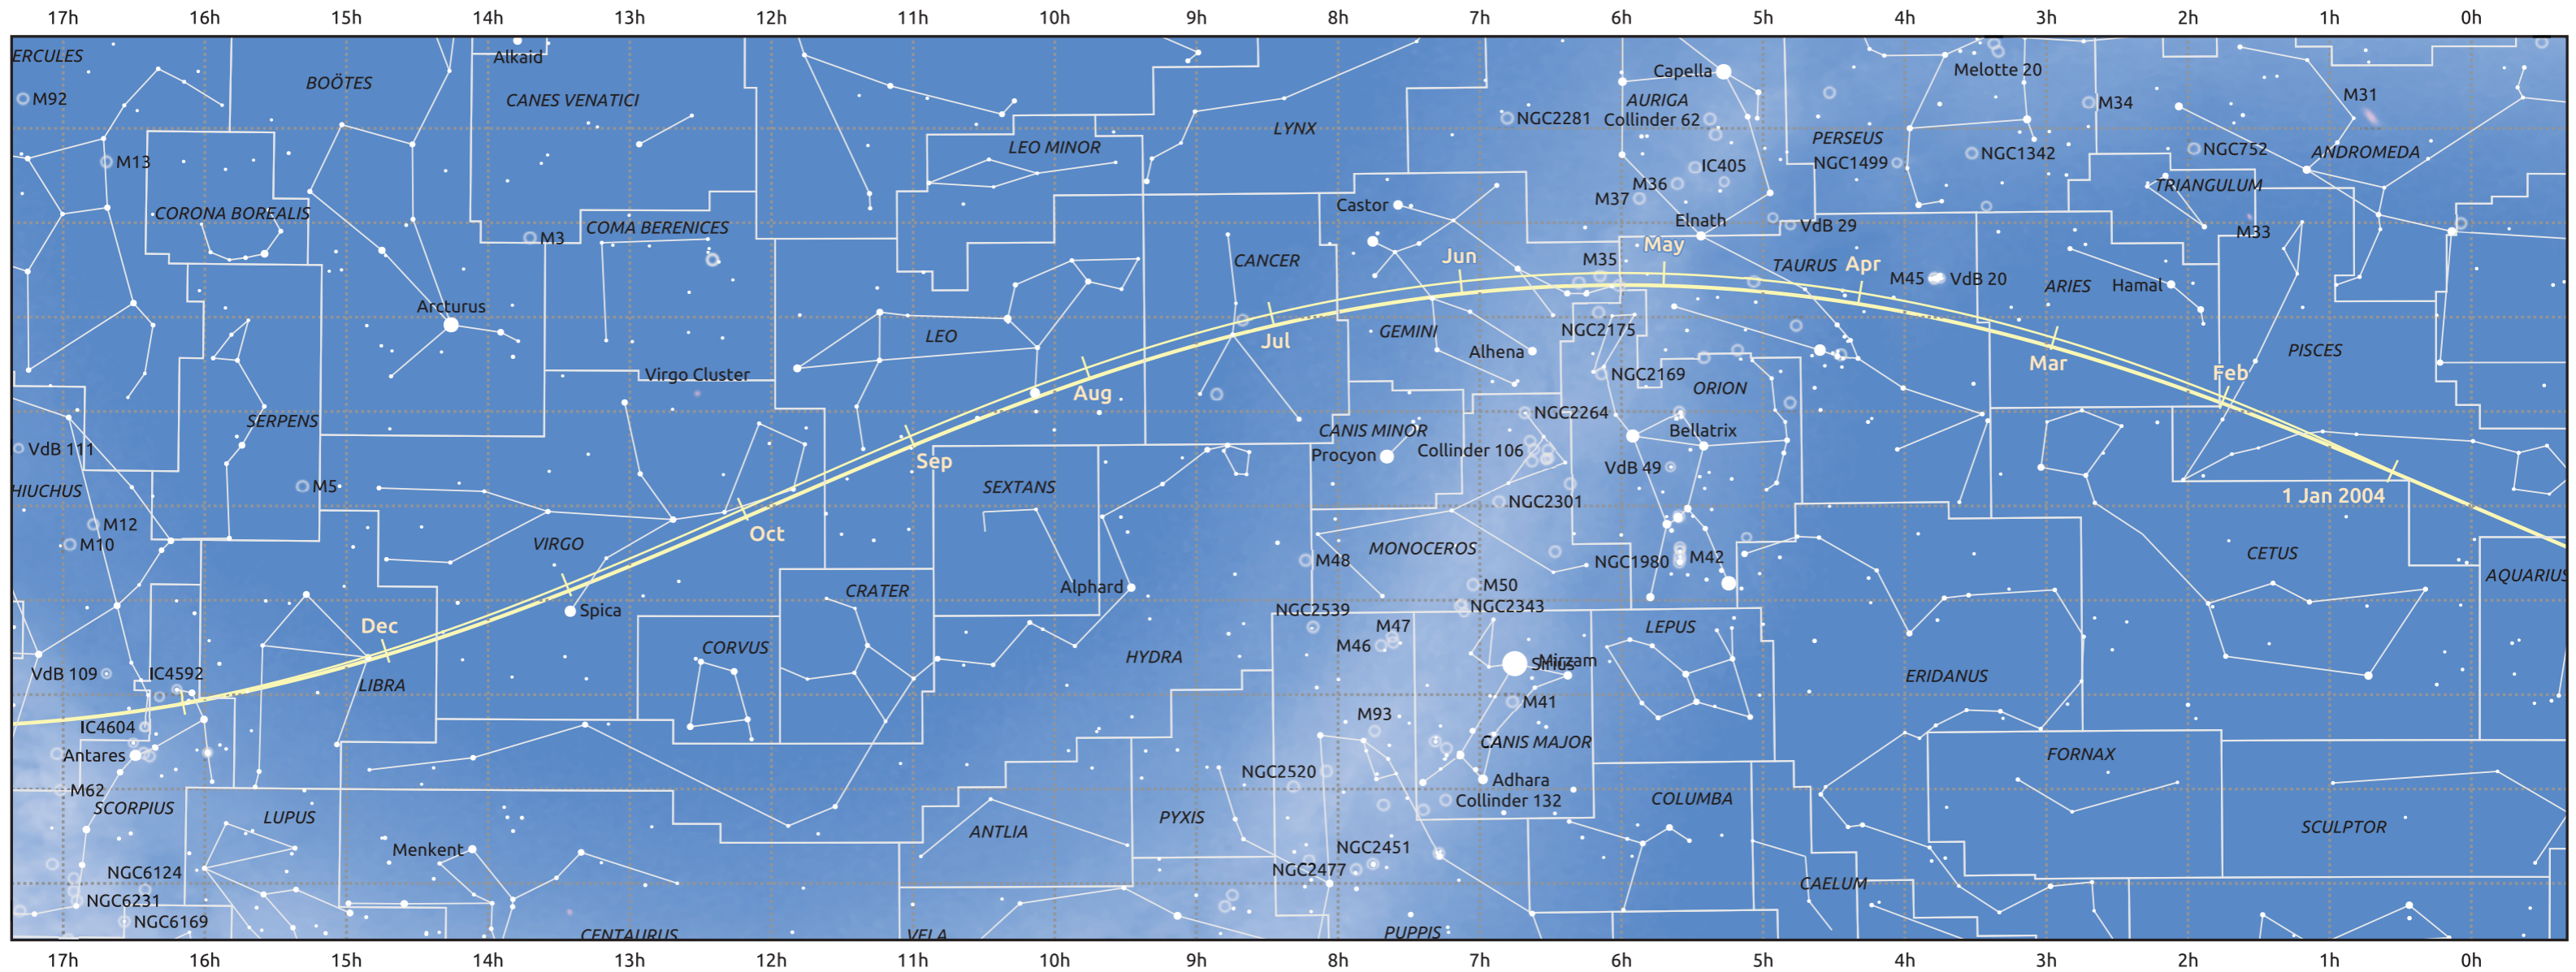

# The path of Mars in 2004

© Dominic Ford 2011–2025. Date markers placed at midnight UTC. Downloaded from <https://in-the-sky.org>

Magnitude scale:  -5.0  -4.0  -3.0  -2.0  -1.0  -0.0  -1.0  -2.0

Ecliptic Plane

Galaxy  Bright nebula  Open cluster  Globular cluster  Planetary nebula

Date	Mag	Phase	Angular size
2004 Jan 1	0.2	87%	8.4"
2004 Mar 11	1.2	91%	5.4"
2004 Apr 1	1.4	93%	4.9"
2004 Jul 1	1.8	98%	3.7"
2004 Oct 1	1.7	100%	3.5"
2005 Jan 1	1.6	96%	4.2"