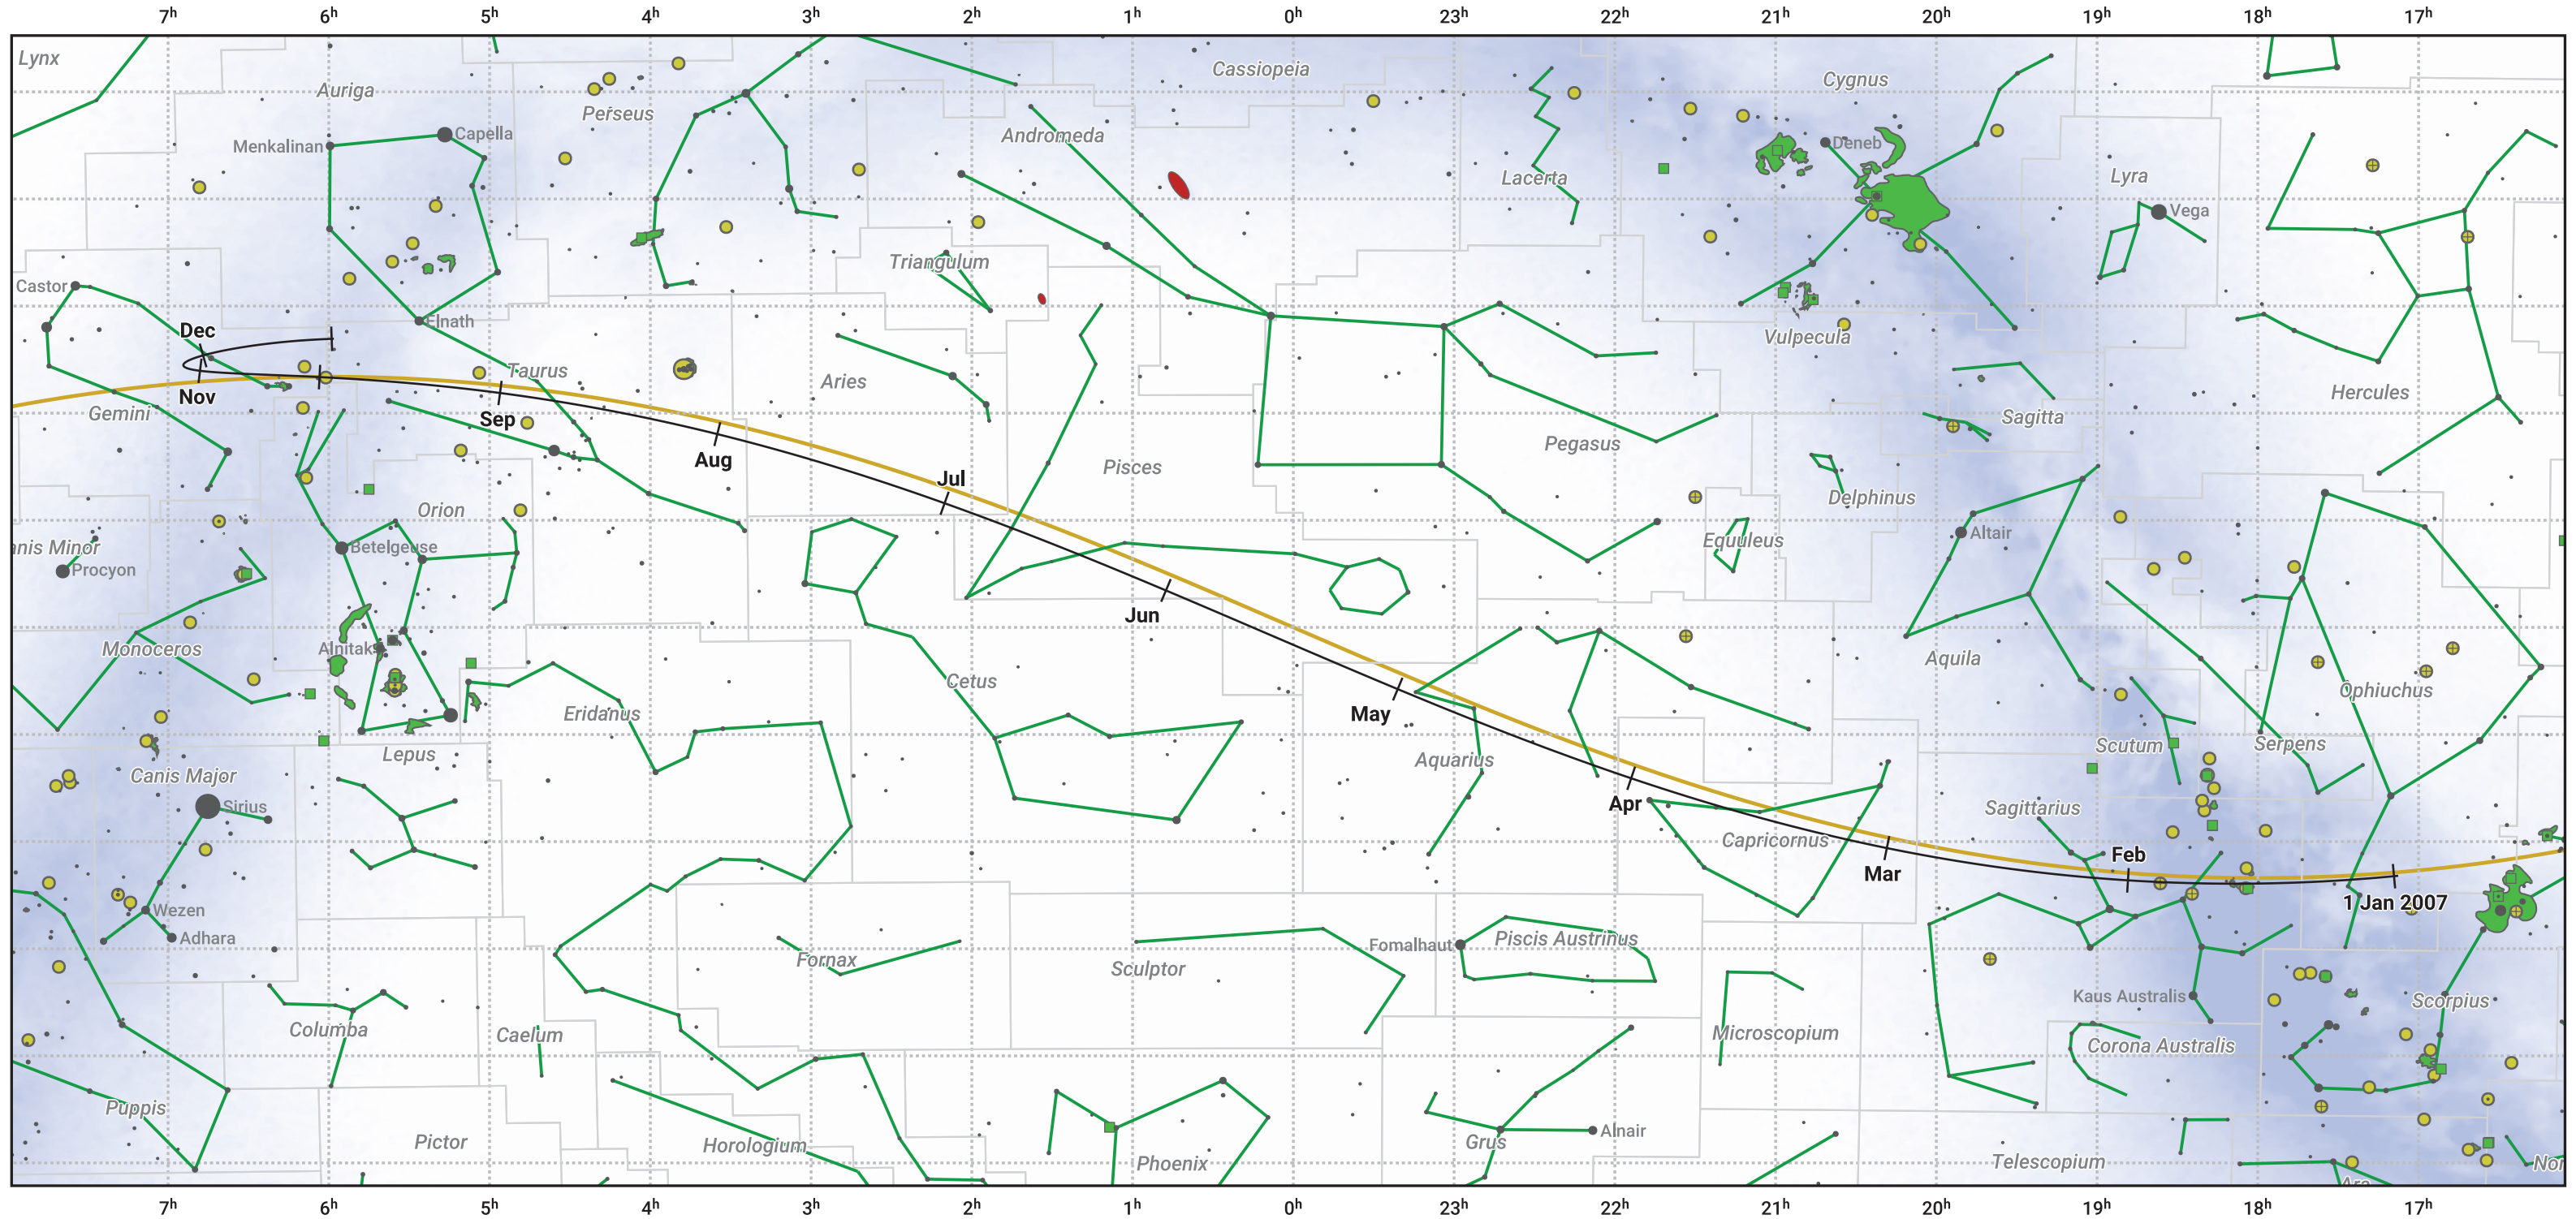

The path of Mars in 2007

© Dominic Ford 2011–2024. Date markers placed at midnight UTC. Downloaded from <https://in-the-sky.org>

Magnitude scale: 5.0 4.0 3.0 2.0 1.0 0.0 -1.0 -2.0

Ecliptic Plane

Galaxy
 Bright nebula
 Open cluster
 + Globular cluster

Date	Mag	Phase	Angular size
2007 Jan 1	1.5	99%	3.9"
2007 Apr 1	1.1	93%	4.9"
2007 Jul 1	0.7	88%	6.3"
2007 Aug 6	0.5	86%	7.2"
2007 Oct 1	-0.1	87%	9.7"
2007 Oct 27	-0.5	90%	11.7"
2007 Dec 14	-1.5	99%	15.8"
2008 Jan 1	-1.5	100%	15.4"