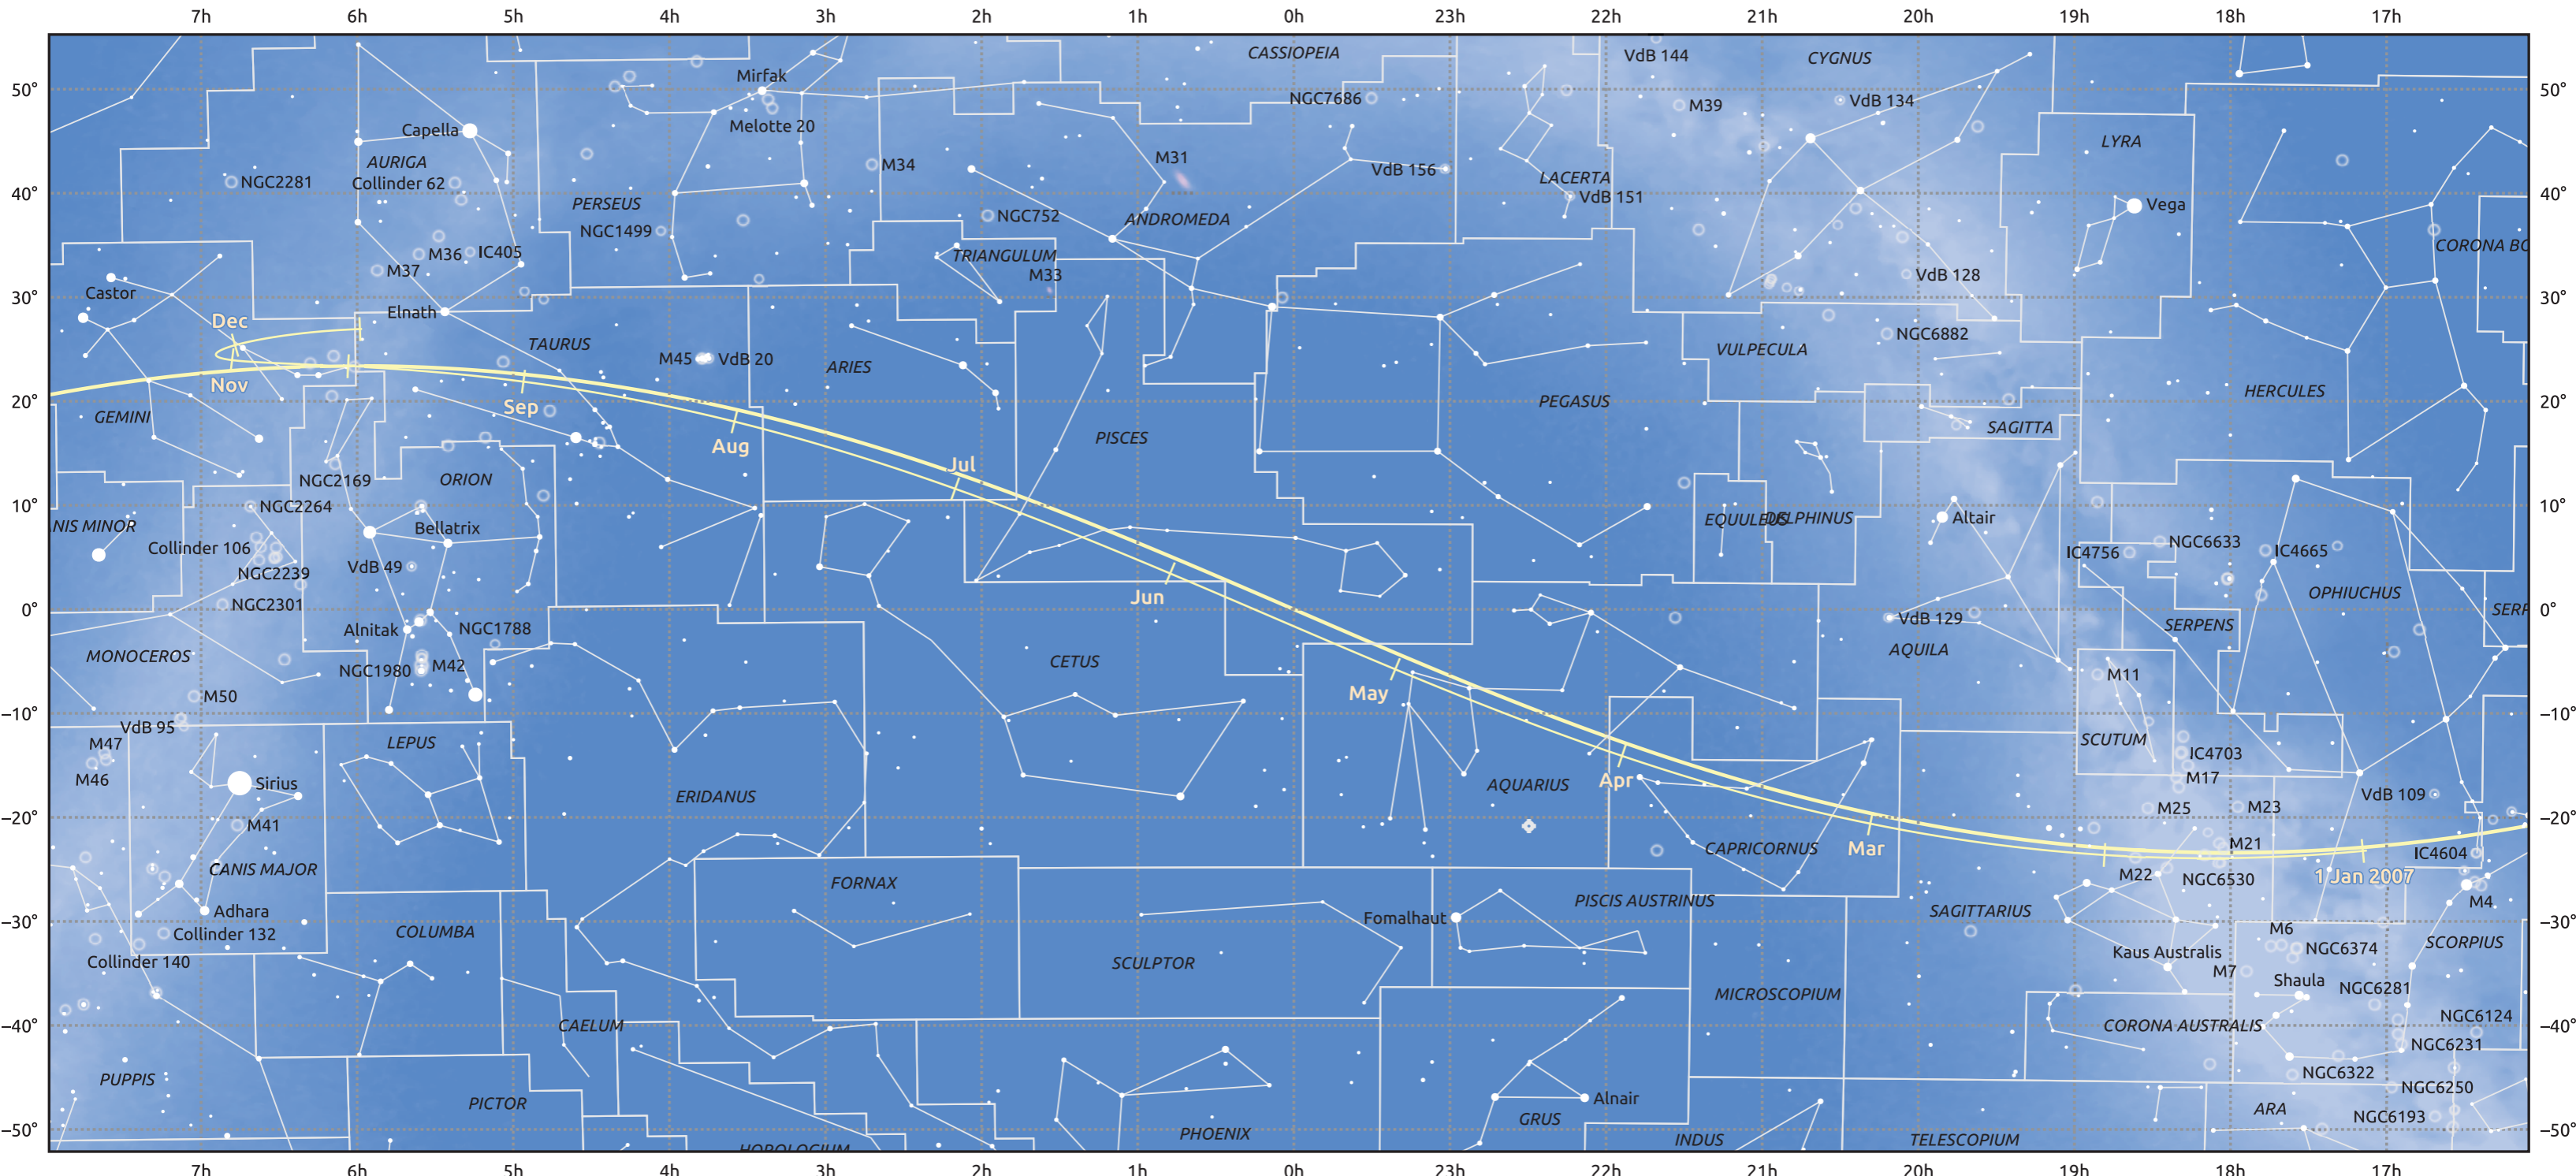

# The path of Mars in 2007

© Dominic Ford 2011–2025. Date markers placed at midnight UTC. Downloaded from <https://in-the-sky.org>

Magnitude scale:  -5.0  -4.0  -3.0  -2.0  -1.0  0.0  -1.0  -2.0

Ecliptic Plane

Galaxy  Bright nebula  Open cluster  Globular cluster  Planetary nebula

Date	Mag	Phase	Angular size
2007 Jan 1	1.5	99%	3.9"
2007 Apr 1	1.1	93%	4.9"
2007 Jul 1	0.7	88%	6.3"
2007 Aug 6	0.5	86%	7.2"
2007 Oct 1	-0.1	87%	9.7"
2007 Oct 27	-0.5	90%	11.7"
2007 Dec 14	-1.5	99%	15.8"
2008 Jan 1	-1.5	100%	15.4"