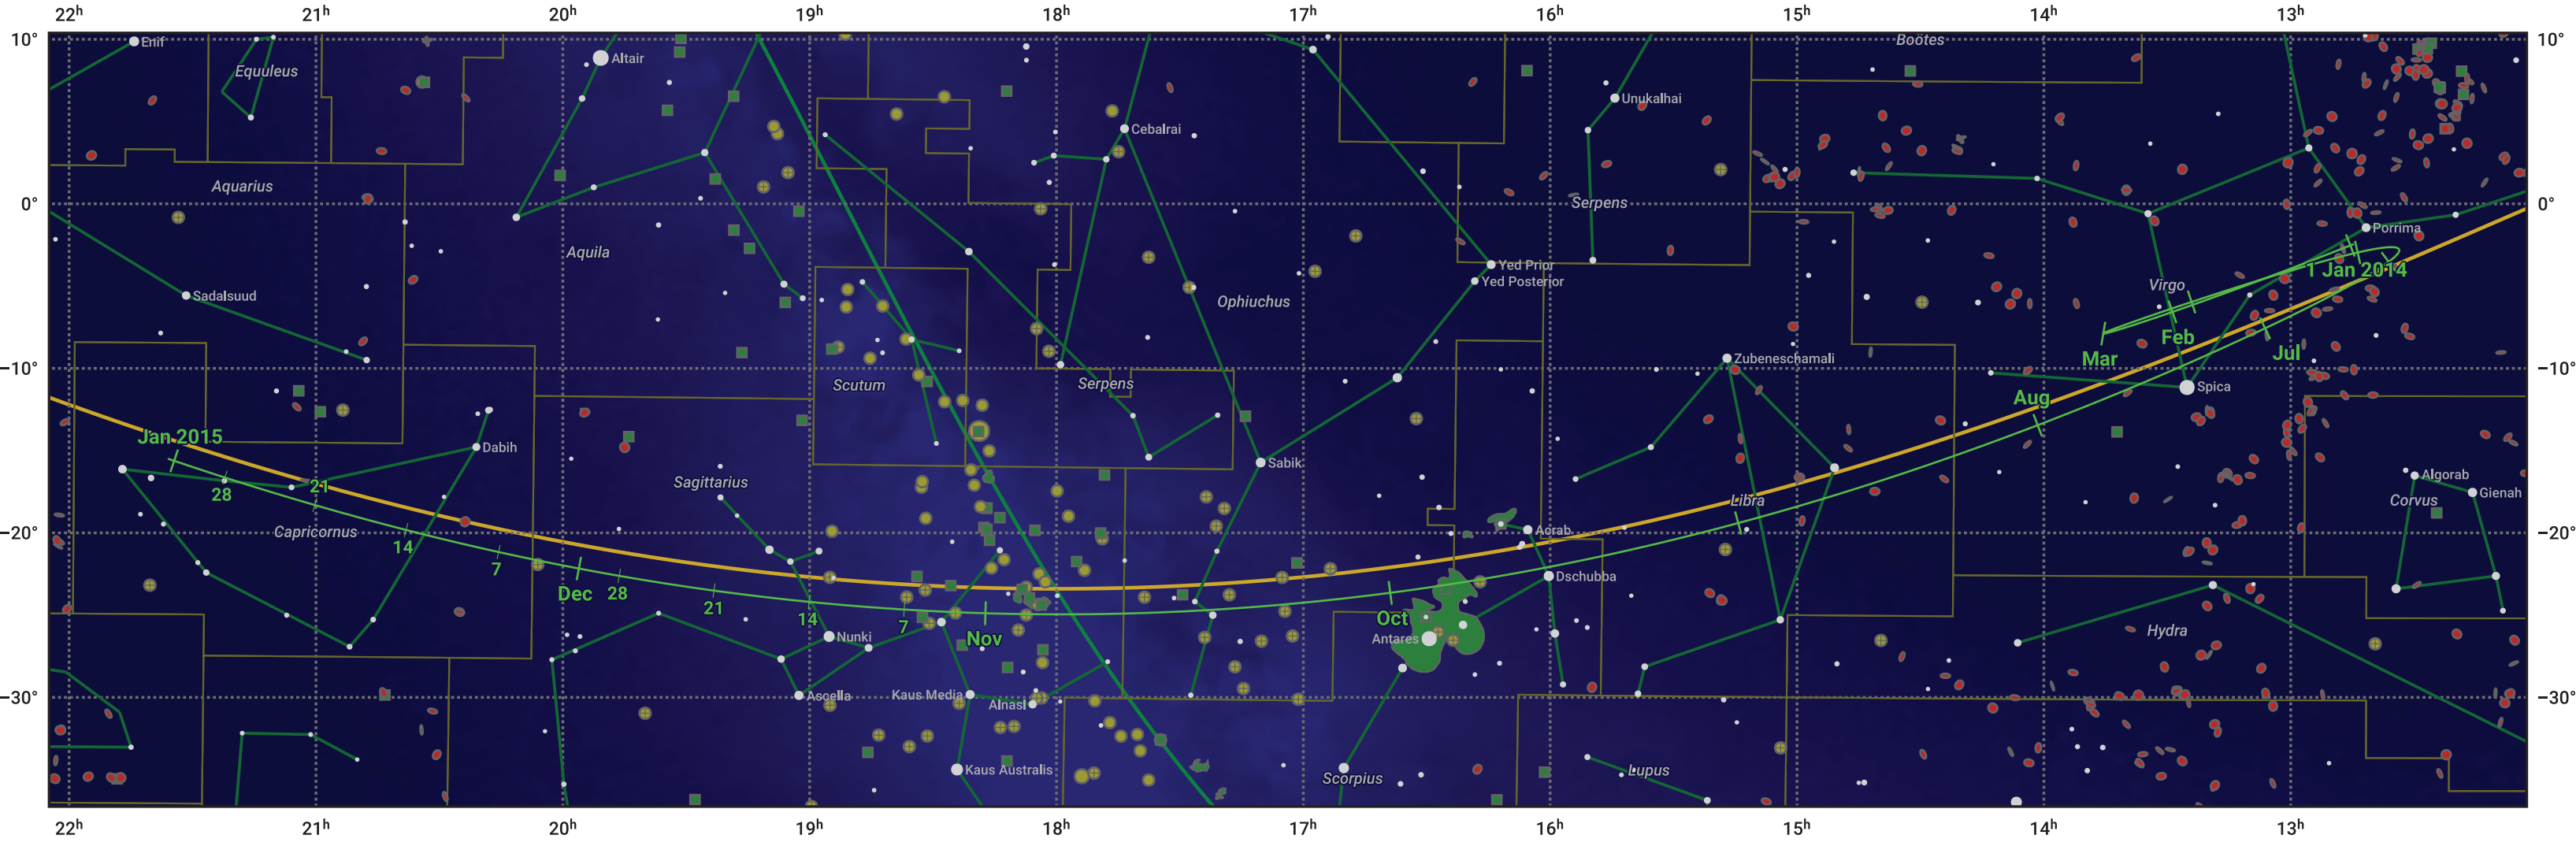

The path of Mars in 2014

© Dominic Ford 2011–2022. Date markers placed at midnight UTC. Downloaded from <https://in-the-sky.org>

Magnitude scale: ● 5.0 ● 4.5 ● 4.0 ● 3.5 ● 3.0 ● 2.5 ● 2.0 ● 1.5 ● 1.0 ● 0.5

— Ecliptic Plane — Galactic Plane

● Galaxy ■ Bright nebula ● Open cluster ● Globular cluster