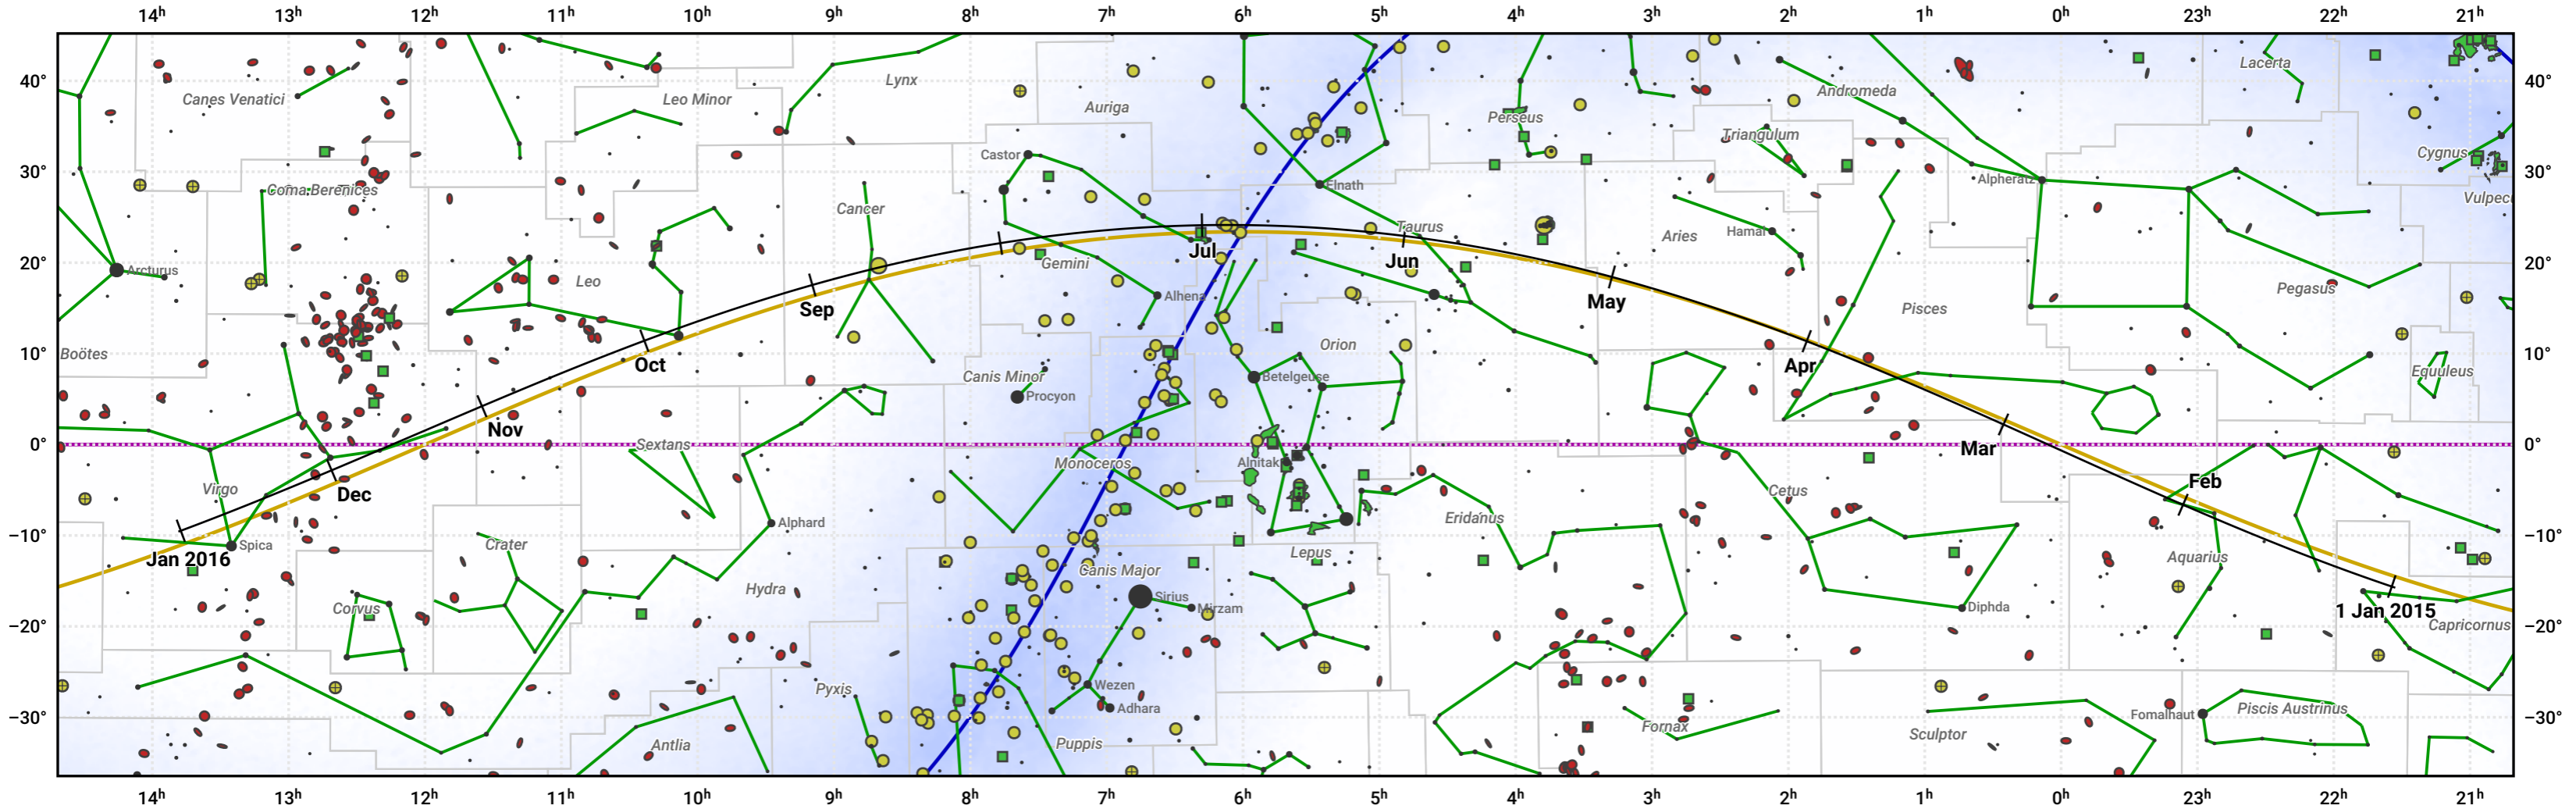

The path of Mars in 2015

© Dominic Ford 2011–2022. Date markers placed at midnight UTC. Downloaded from <https://in-the-sky.org>

Magnitude scale: · 5.0 · 4.5 · 4.0 · 3.5 · 3.0 · 2.5 · 2.0 · 1.5 · 1.0 · 0.5 ● 0.0 ● -0.5 ● -1.0 ● -1.5

— The Equator — Ecliptic Plane — Galactic Plane

● Galaxy ■ Bright nebula ● Open cluster ⊕ Globular cluster