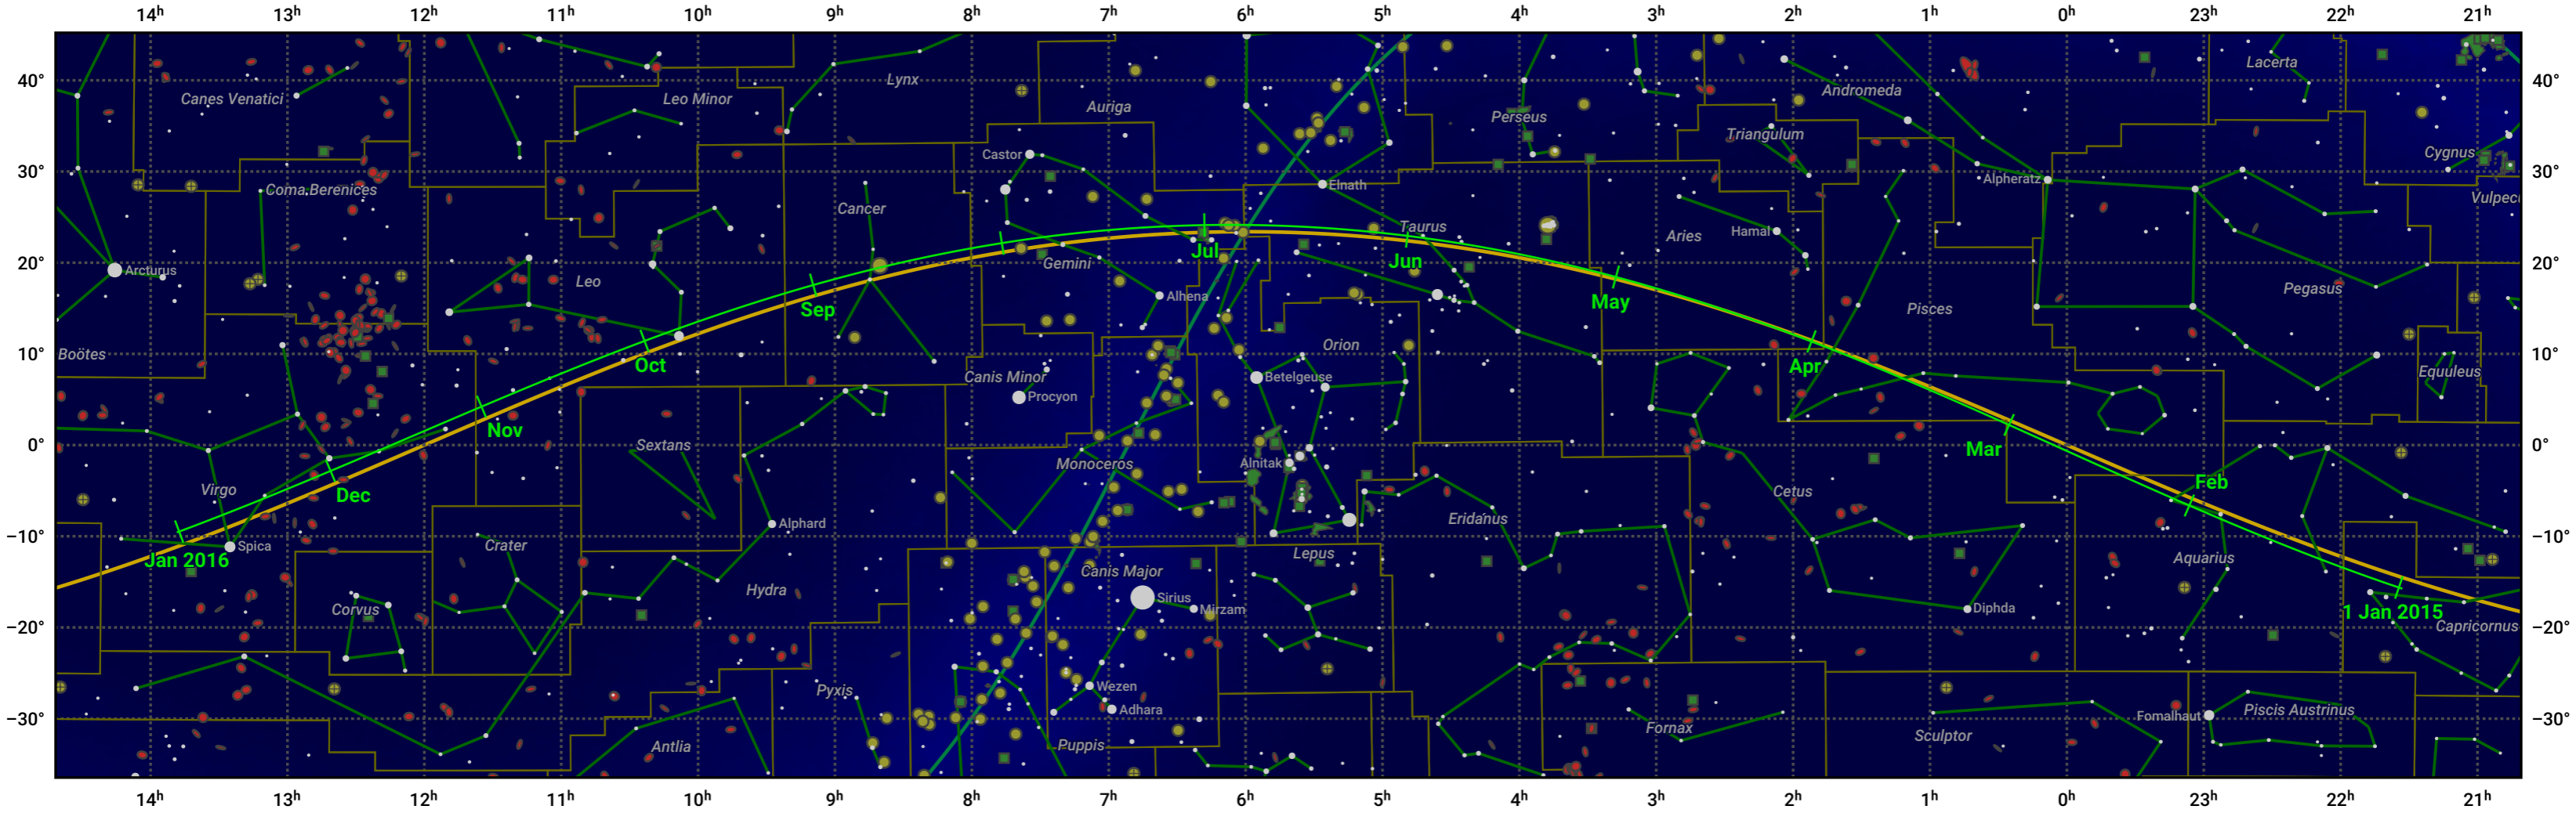

The path of Mars in 2015

© Dominic Ford 2011–2022. Date markers placed at midnight UTC. Downloaded from <https://in-the-sky.org>

Magnitude scale: · 5.0 · 4.5 · 4.0 · 3.5 · 3.0 · 2.5 · 2.0 · 1.5 · 1.0 · 0.5 ● 0.0 ● -0.5 ● -1.0 ● -1.5

- Ecliptic Plane
- Galactic Plane
- Galaxy
- Bright nebula
- Open cluster
- Globular cluster