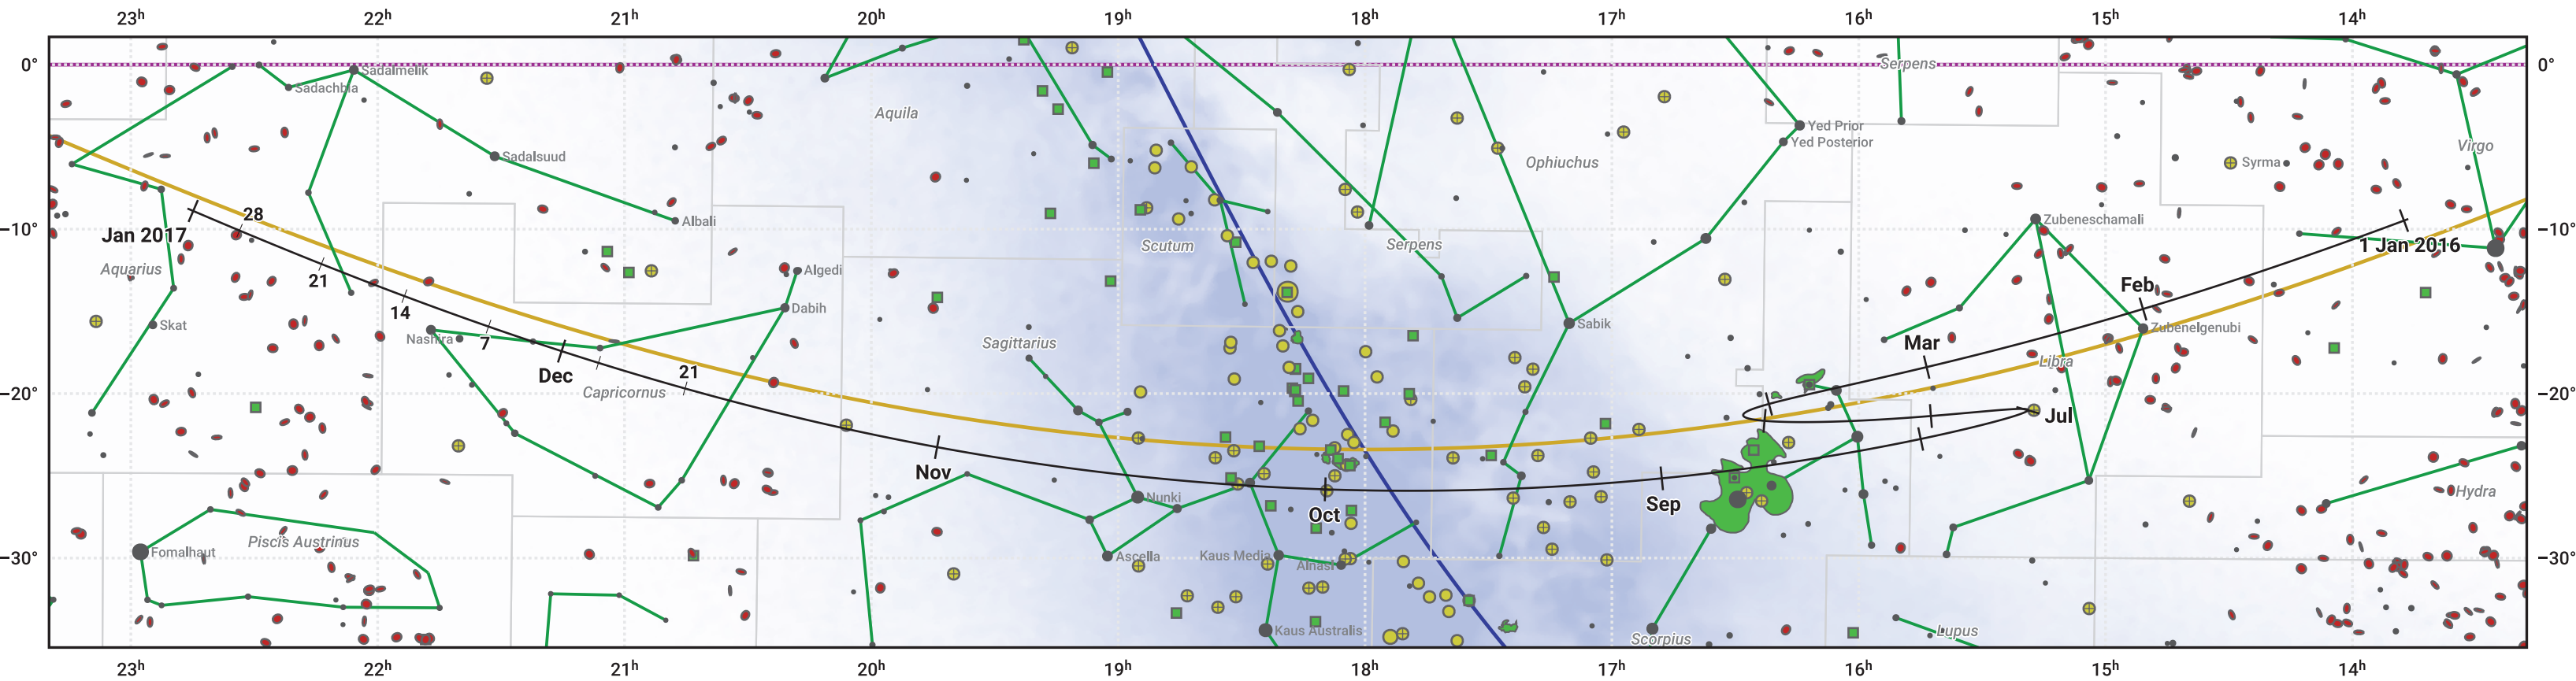

# The path of Mars in 2016

© Dominic Ford 2011–2022. Date markers placed at midnight UTC. Downloaded from <https://in-the-sky.org>

Magnitude scale: ● 5.0 ● 4.5 ● 4.0 ● 3.5 ● 3.0 ● 2.5 ● 2.0 ● 1.5 ● 1.0

— The Equator — Ecliptic Plane — Galactic Plane

● Galaxy ■ Bright nebula ● Open cluster ● Globular cluster