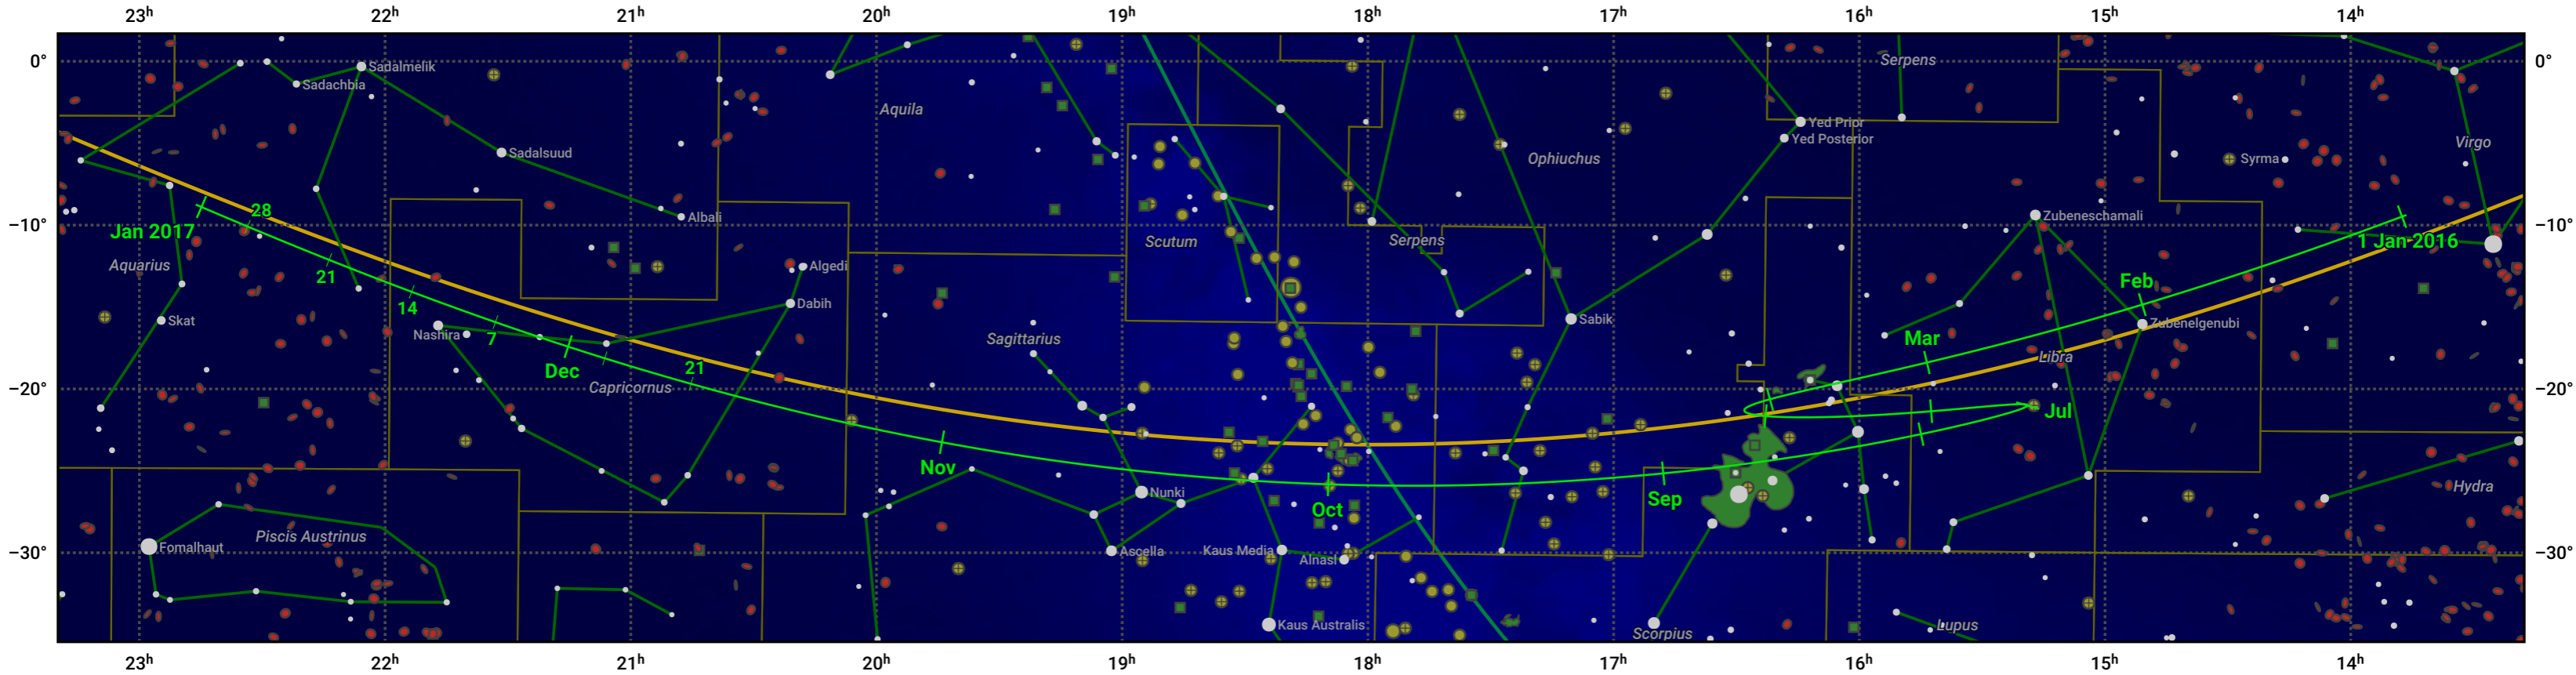

The path of Mars in 2016

© Dominic Ford 2011–2022. Date markers placed at midnight UTC. Downloaded from <https://in-the-sky.org>

Magnitude scale: • 5.0 • 4.5 • 4.0 • 3.5 • 3.0 • 2.5 • 2.0 • 1.5 • 1.0

— Ecliptic Plane — Galactic Plane

Galaxy Bright nebula Open cluster Globular cluster