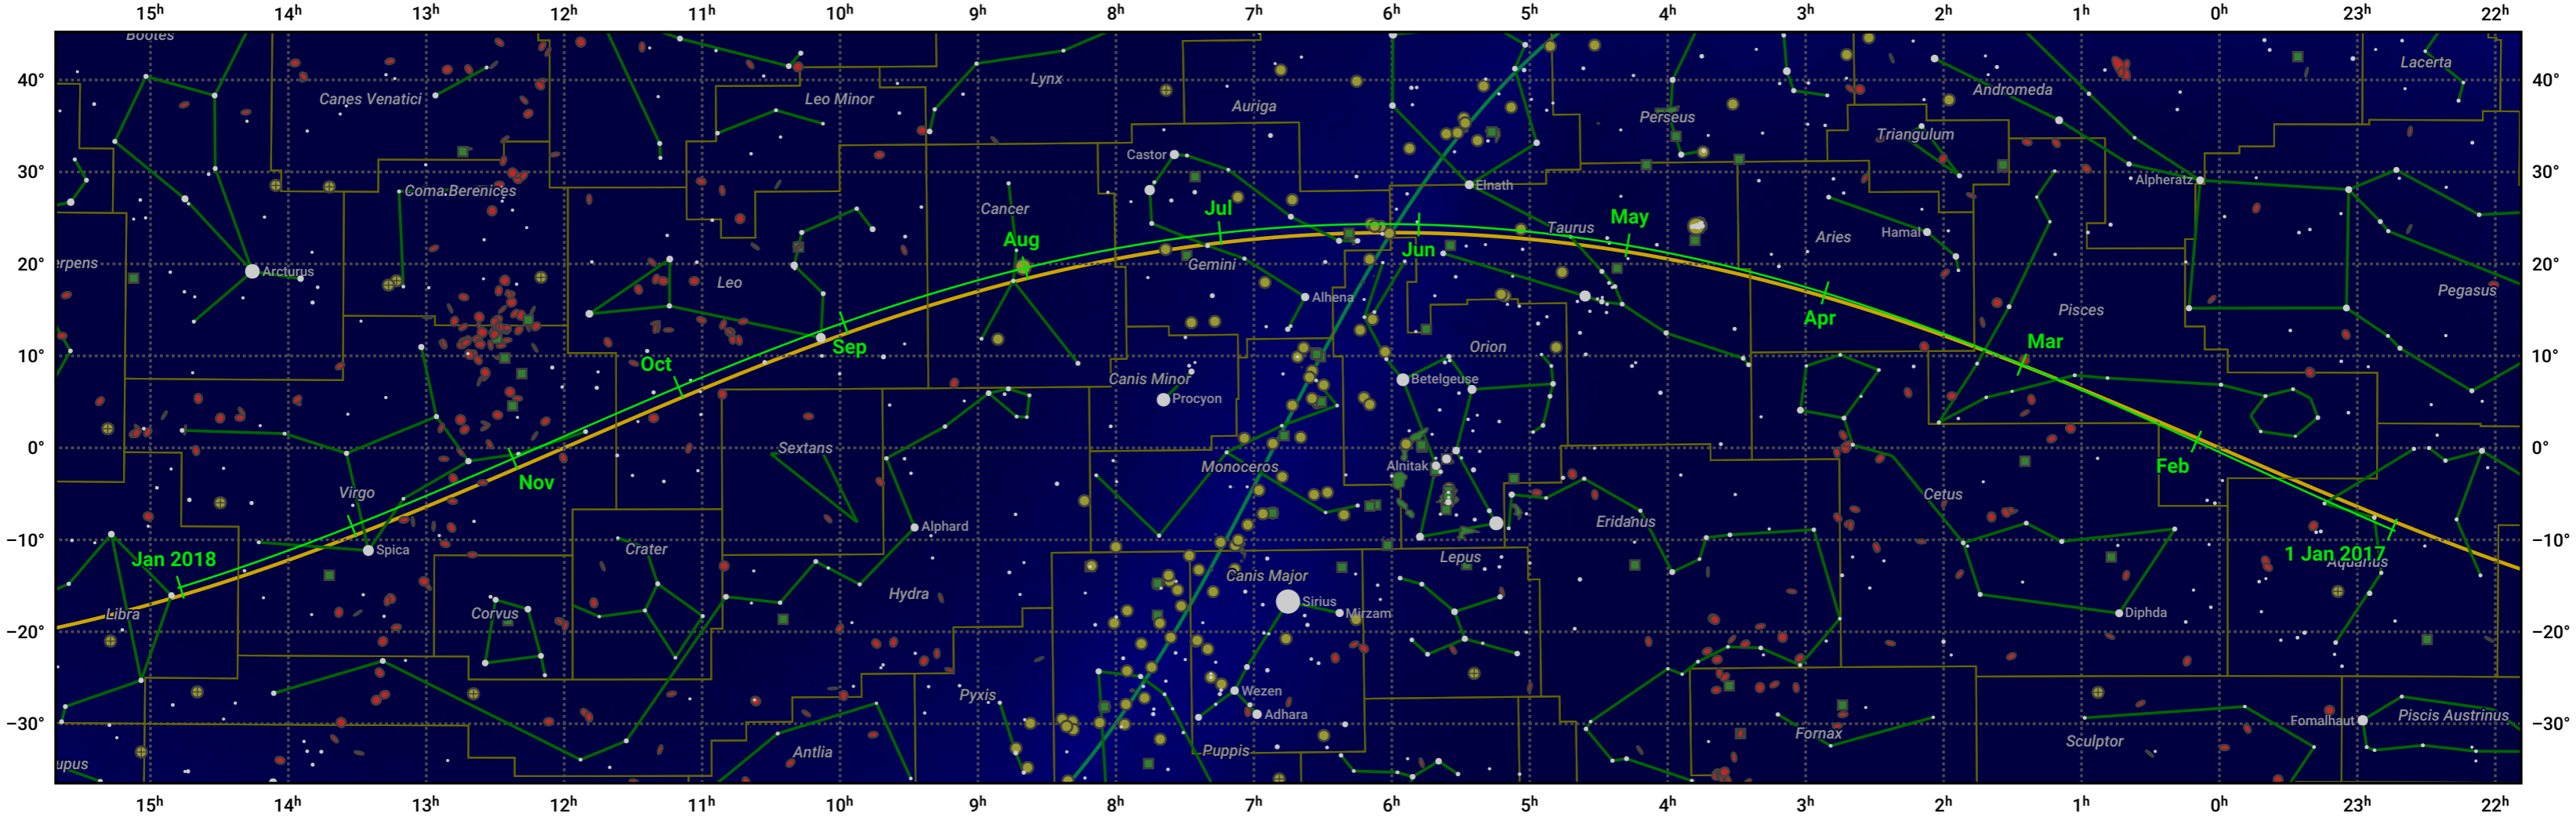

The path of Mars in 2017

© Dominic Ford 2011–2022. Date markers placed at midnight UTC. Downloaded from <https://in-the-sky.org>

Magnitude scale: · 5.0 · 4.5 · 4.0 · 3.5 · 3.0 · 2.5 · 2.0 · 1.5 · 1.0 · 0.5 · 0.0 · -0.5 · -1.0 · -1.5

— Ecliptic Plane — Galactic Plane

Galaxy Bright nebula Open cluster Globular cluster