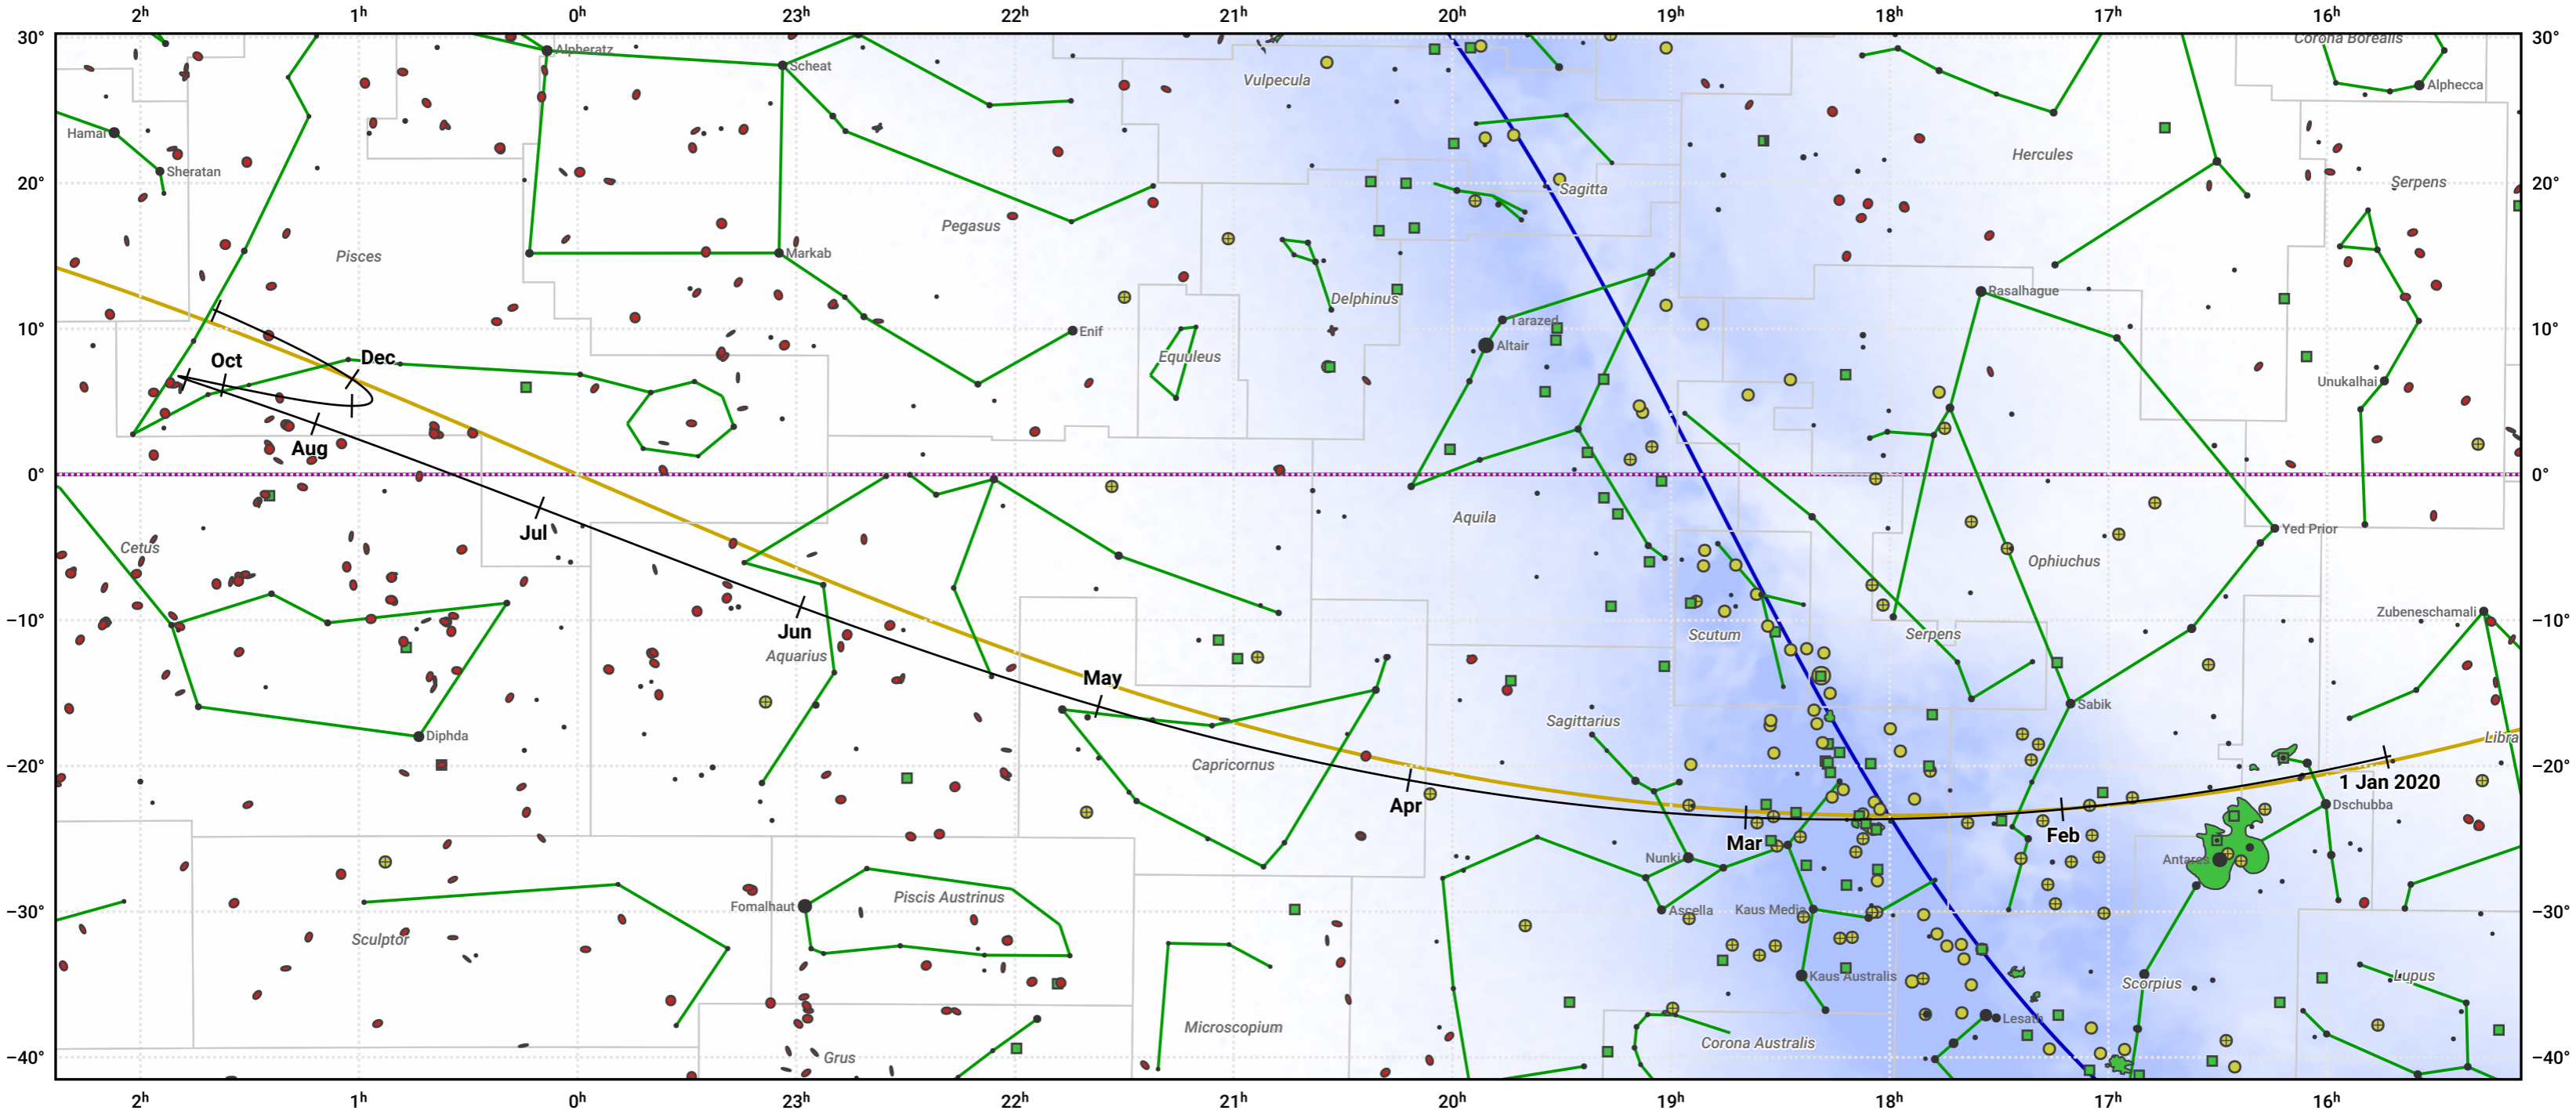

# The path of Mars in 2020

© Dominic Ford 2011–2022. Date markers placed at midnight UTC. Downloaded from <https://in-the-sky.org>

Magnitude scale: • 5.0 • 4.5 • 4.0 • 3.5 • 3.0 • 2.5 • 2.0 • 1.5 • 1.0 • 0.5

— The Equator — Ecliptic Plane — Galactic Plane

Galaxy Bright nebula Open cluster Globular cluster