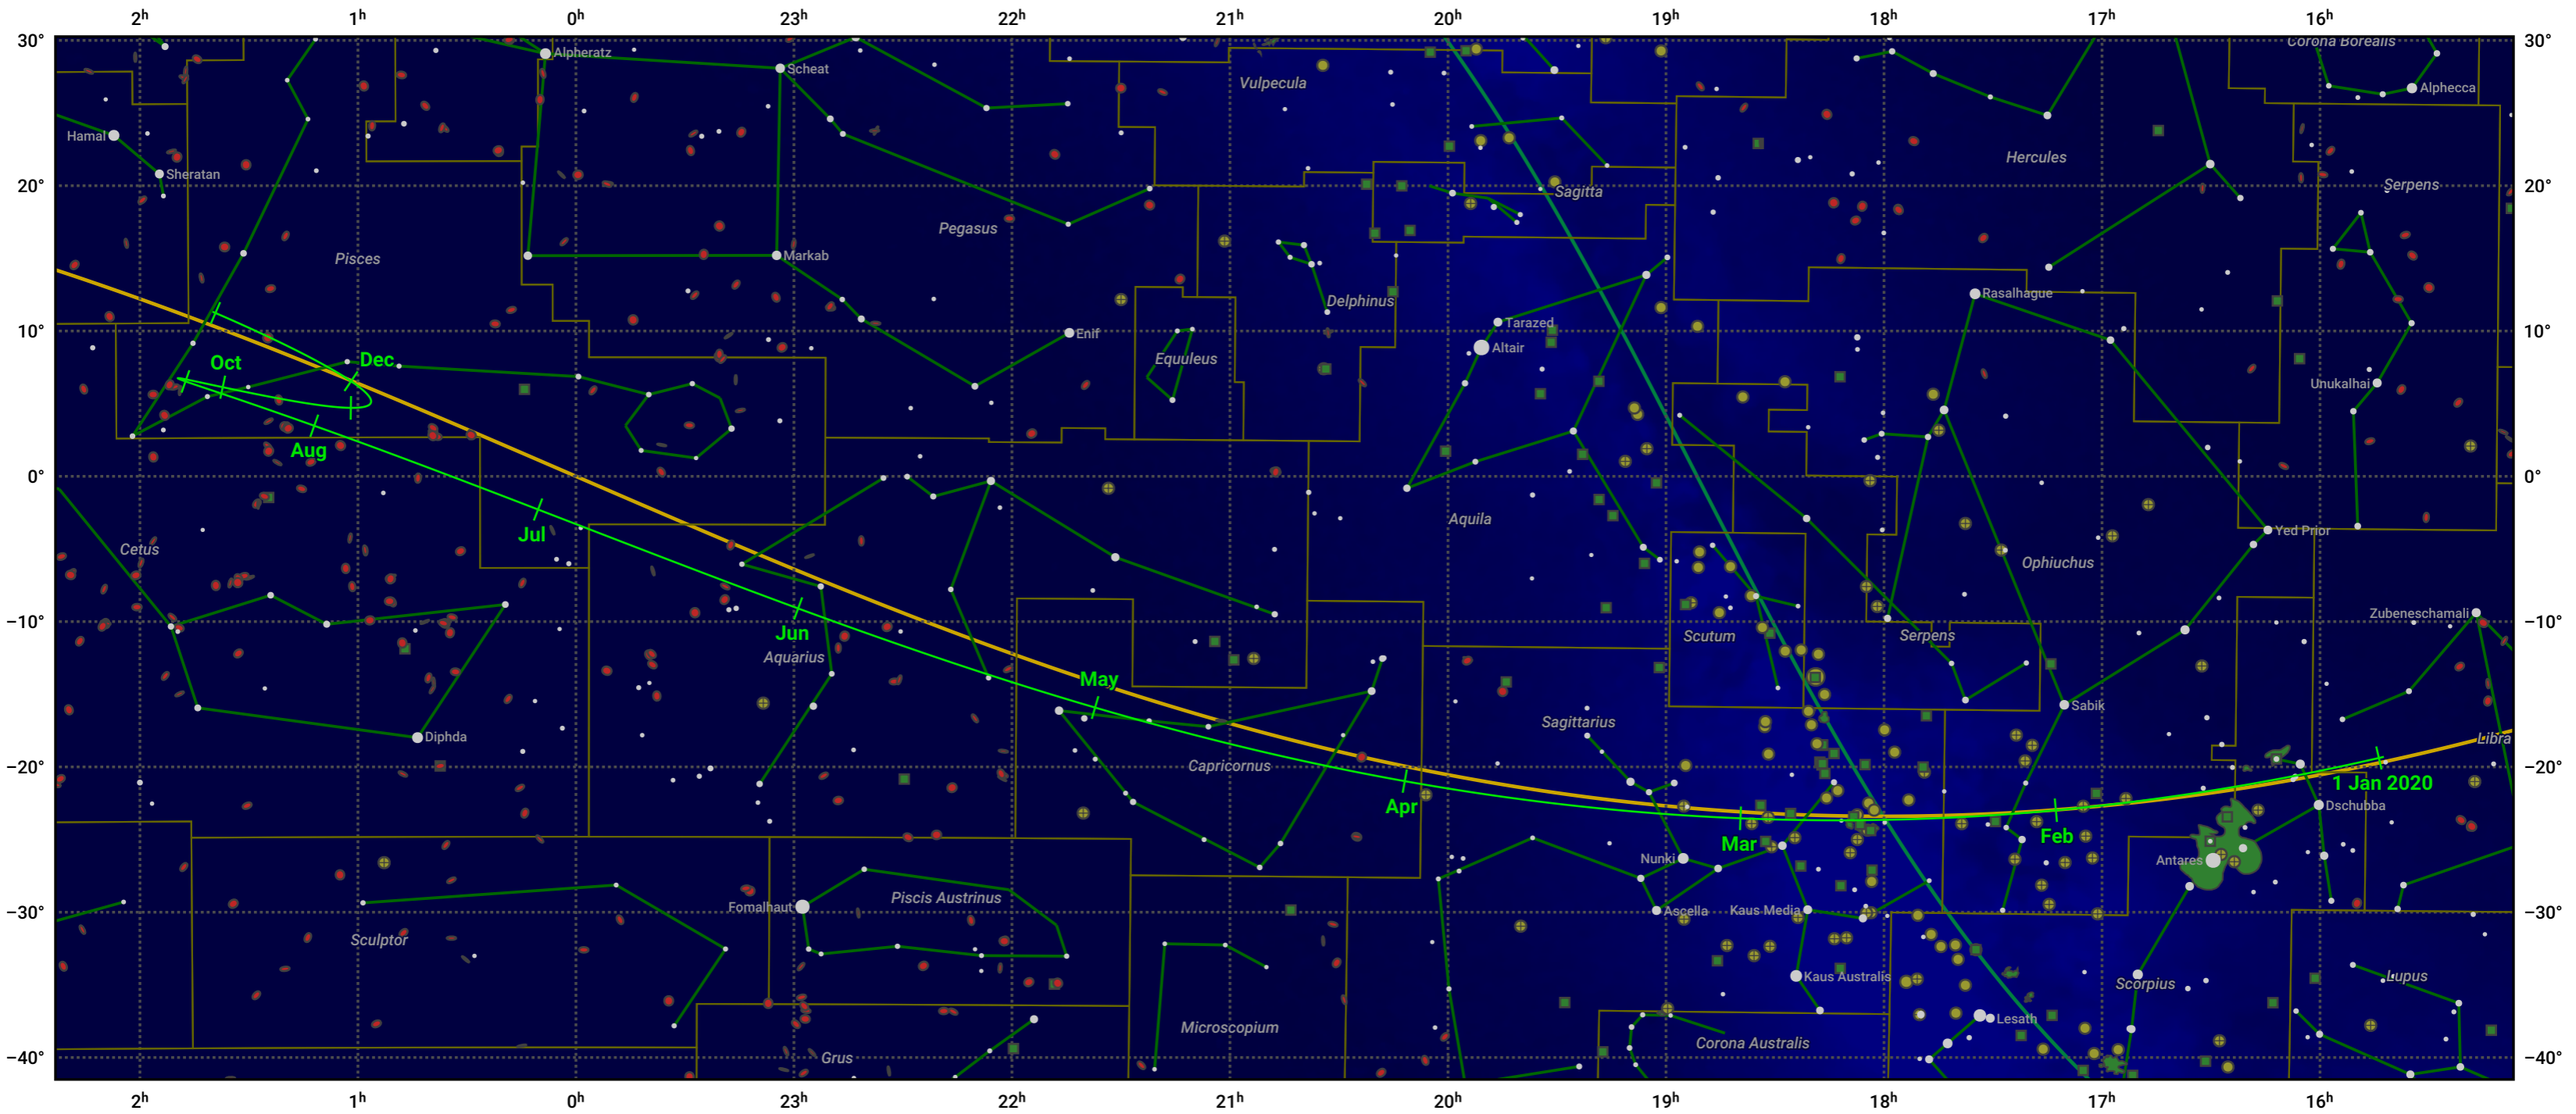

The path of Mars in 2020

© Dominic Ford 2011–2022. Date markers placed at midnight UTC. Downloaded from <https://in-the-sky.org>

Magnitude scale: • 5.0 • 4.5 • 4.0 • 3.5 • 3.0 • 2.5 • 2.0 • 1.5 • 1.0 • 0.5

— Ecliptic Plane — Galactic Plane

Galaxy Bright nebula Open cluster Globular cluster