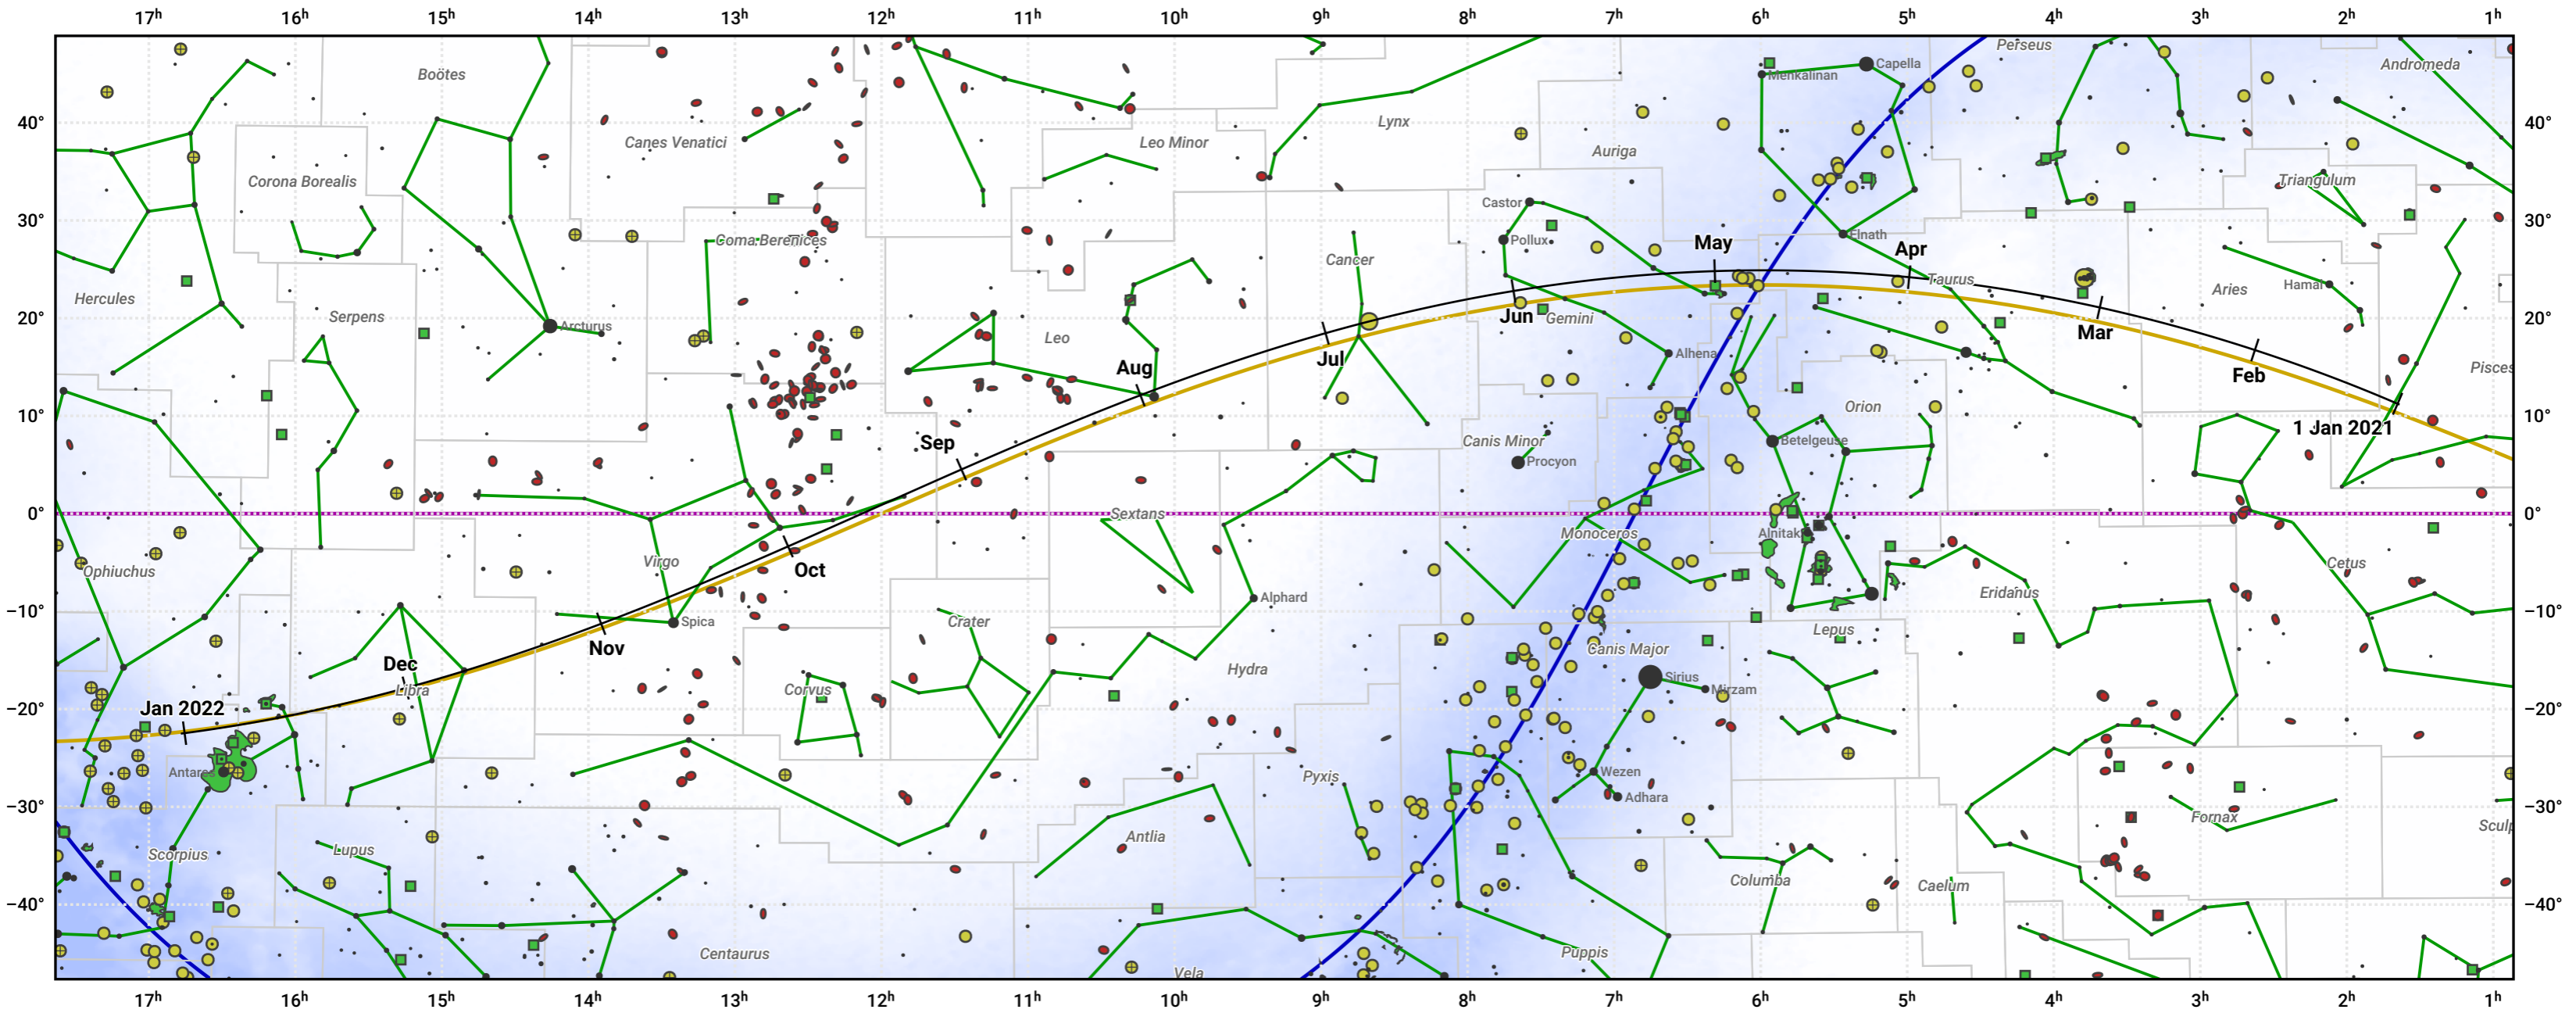

The path of Mars in 2021

© Dominic Ford 2011–2022. Date markers placed at midnight UTC. Downloaded from <https://in-the-sky.org>

Magnitude scale: -5.0 -4.5 -4.0 -3.5 -3.0 -2.5 -2.0 -1.5 -1.0 -0.5 0.0 -0.5 -1.0 -1.5

- The Equator
- Ecliptic Plane
- Galactic Plane
- Galaxy
- Bright nebula
- Open cluster
- ⊕ Globular cluster