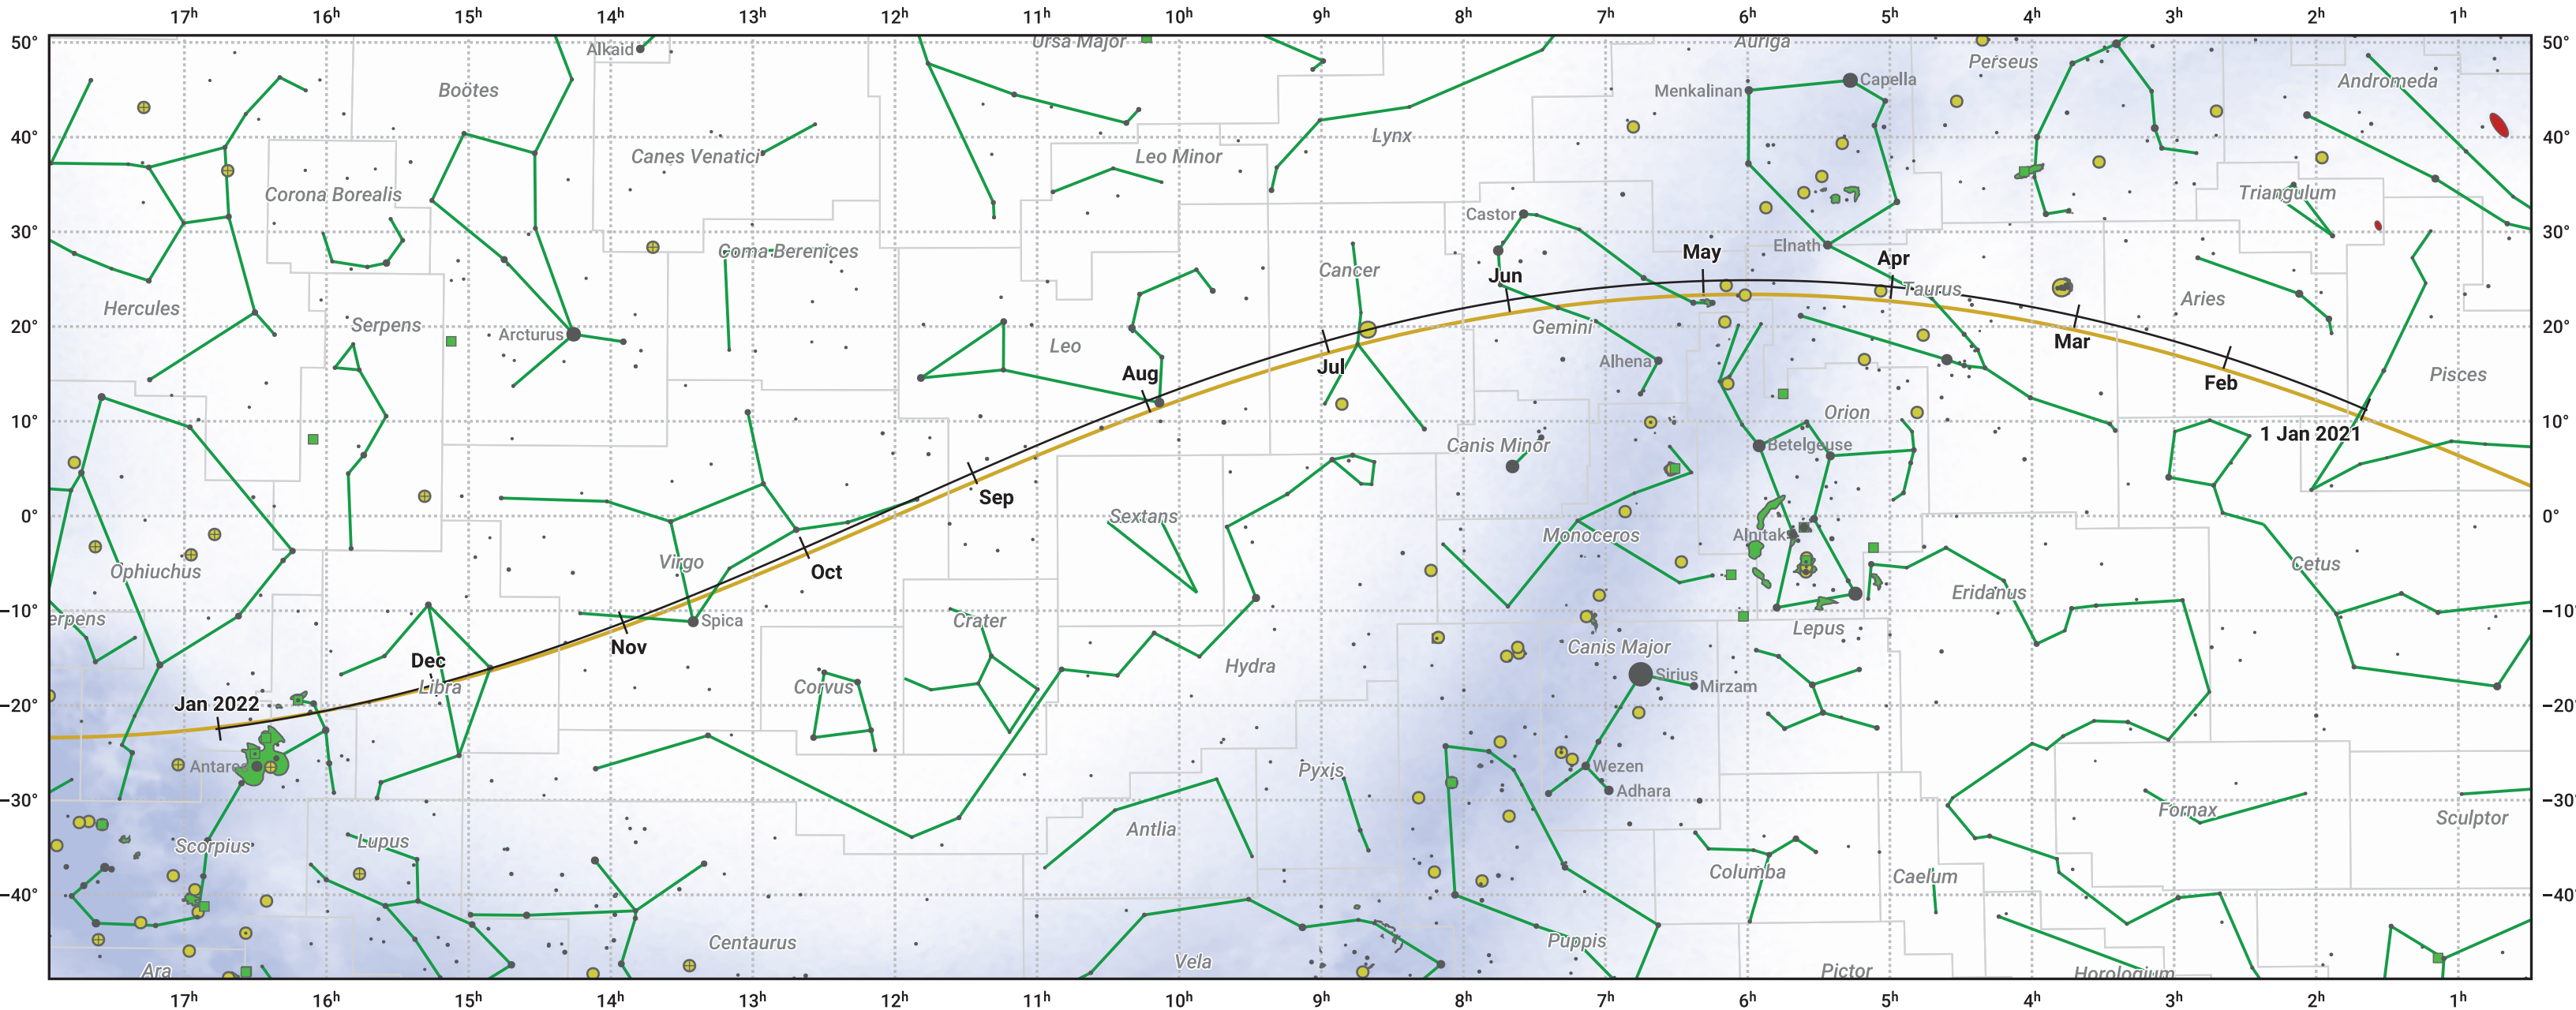

The path of Mars in 2021

© Dominic Ford 2011–2024. Date markers placed at midnight UTC. Downloaded from <https://in-the-sky.org>

Magnitude scale: -5.0 -4.0 -3.0 -2.0 -1.0 0.0 -1.0 -2.0

Ecliptic Plane

- Galaxy
- Bright nebula
- Open cluster
- + Globular cluster

Date	Mag	Phase	Angular size
2021 Jan 1	-0.2	89%	10.4"
2021 Feb 19	0.8	89%	6.8"
2021 Apr 1	1.3	91%	5.3"
2021 Jun 8	1.8	96%	4.1"
2021 Jul 1	1.8	97%	3.9"
2021 Oct 1	1.7	100%	3.6"
2022 Jan 1	1.5	98%	4.0"