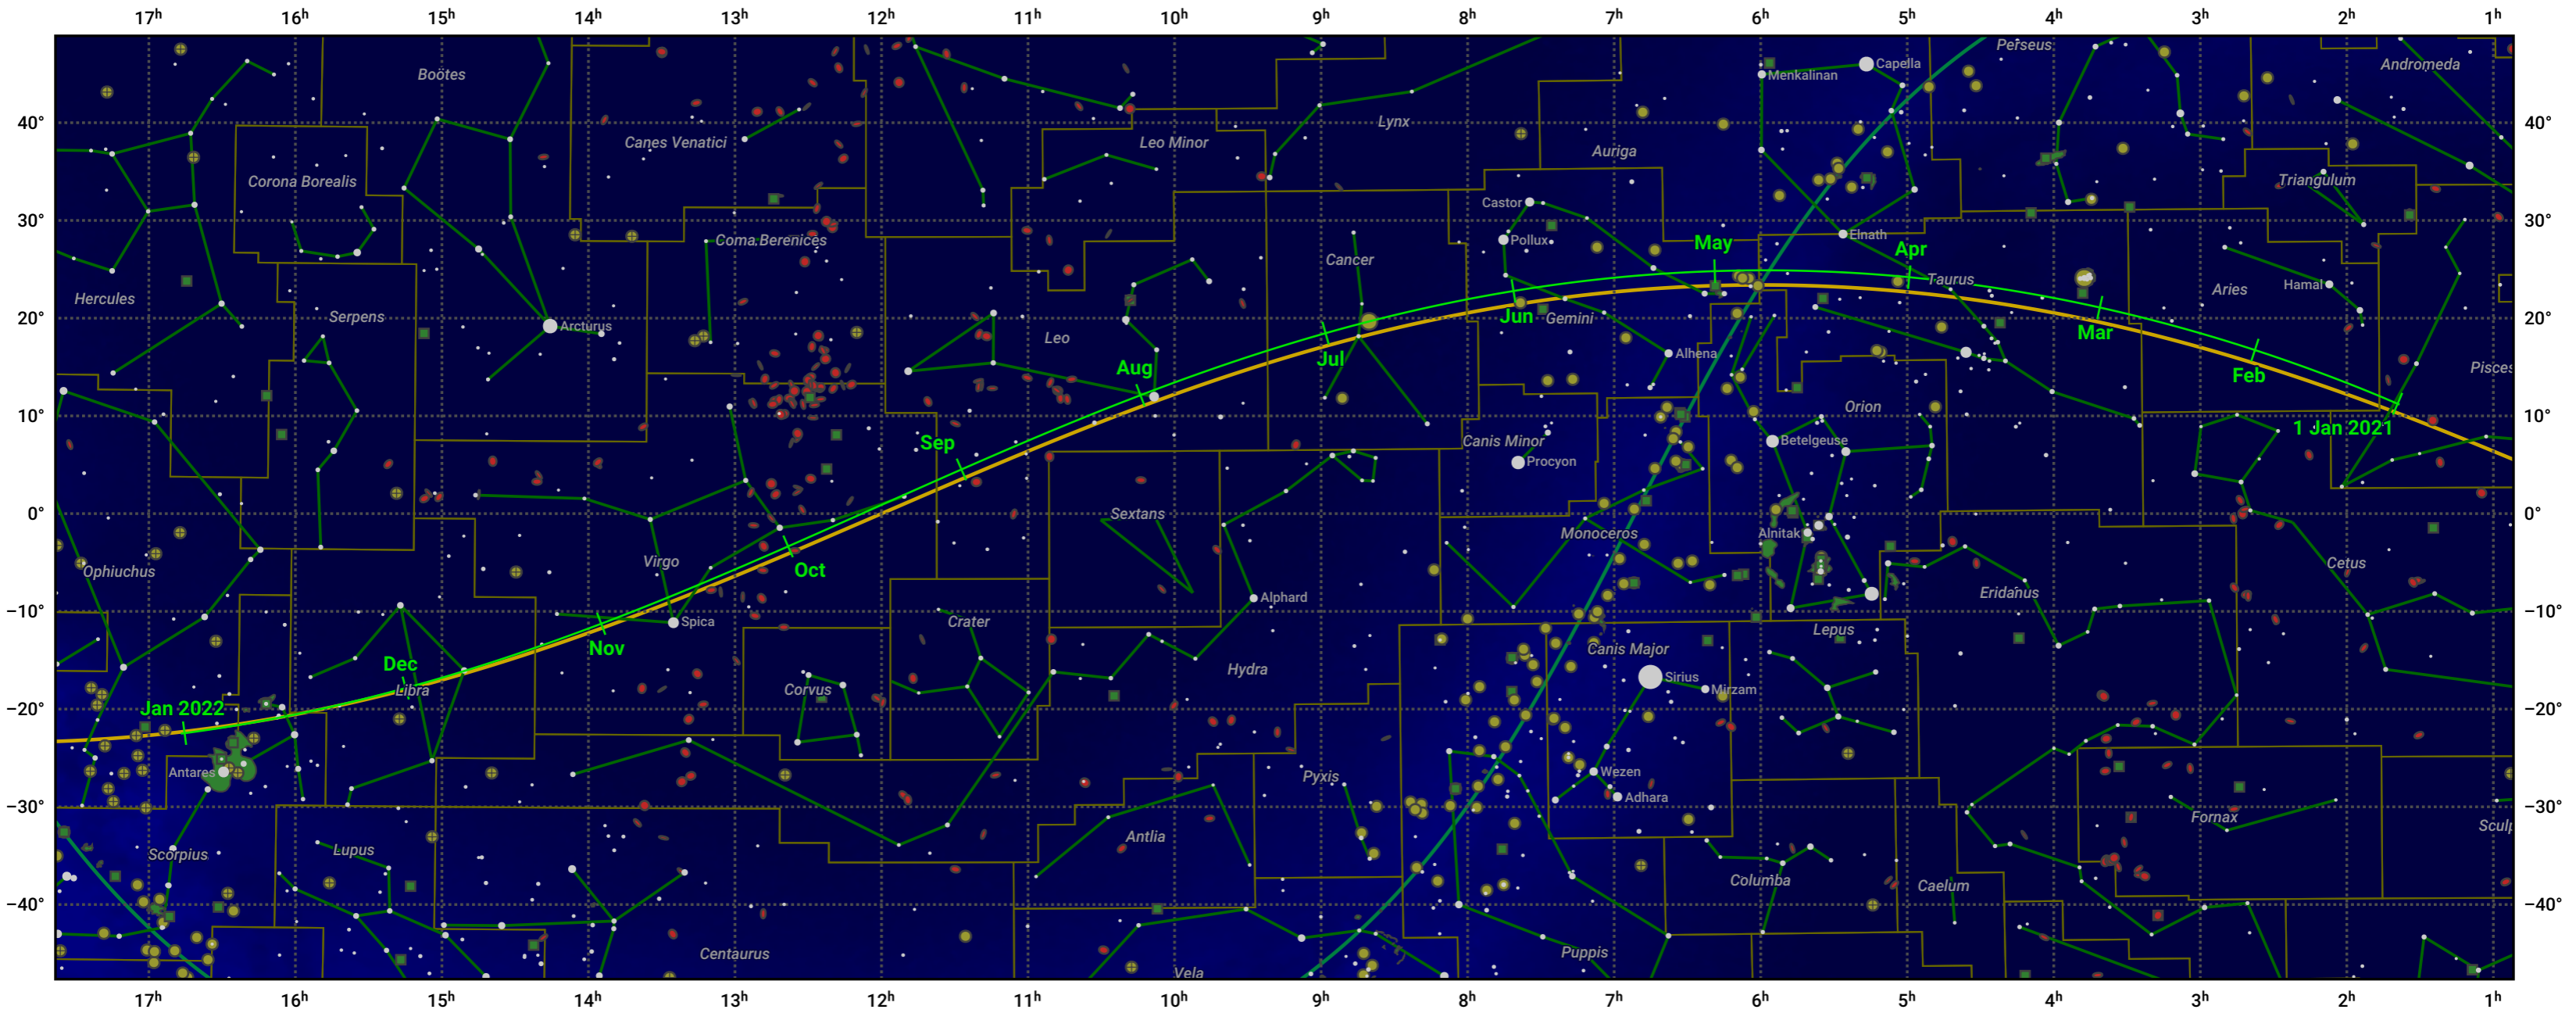

The path of Mars in 2021

© Dominic Ford 2011–2022. Date markers placed at midnight UTC. Downloaded from <https://in-the-sky.org>

Magnitude scale: -5.0 -4.5 -4.0 -3.5 -3.0 -2.5 -2.0 -1.5 -1.0 -0.5 -1.0 -1.5

— Ecliptic Plane — Galactic Plane

Galaxy Bright nebula Open cluster Globular cluster