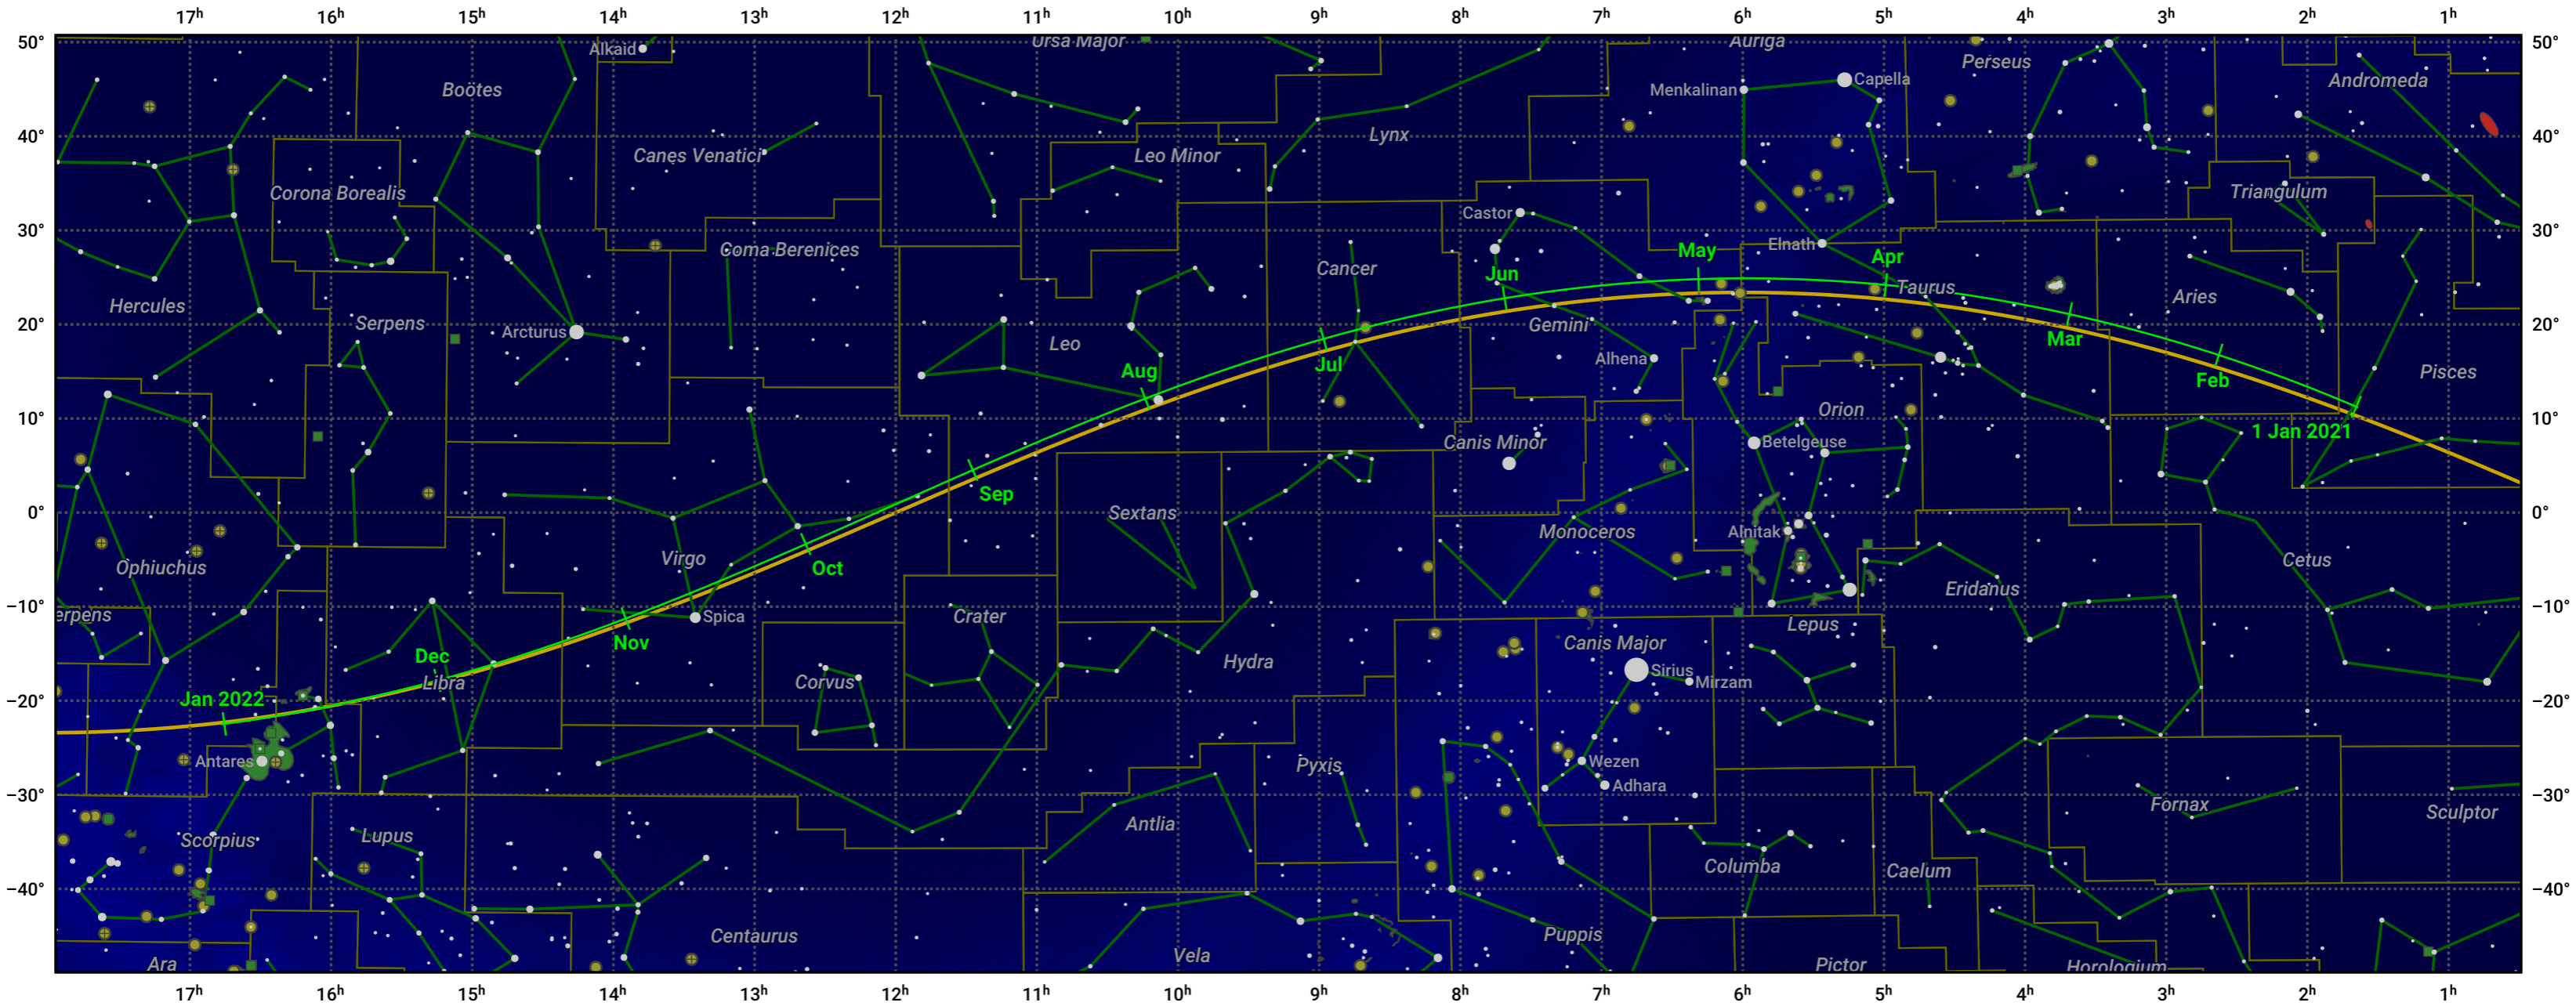

The path of Mars in 2021

© Dominic Ford 2011–2024. Date markers placed at midnight UTC. Downloaded from <https://in-the-sky.org>

Magnitude scale: -5.0 -4.0 -3.0 -2.0 -1.0 0.0 -1.0 -2.0

Ecliptic Plane

Galaxy Bright nebula Open cluster Globular cluster

Date	Mag	Phase	Angular size
2021 Jan 1	-0.2	89%	10.4"
2021 Feb 19	0.8	89%	6.8"
2021 Apr 1	1.3	91%	5.3"
2021 Jun 8	1.8	96%	4.1"
2021 Jul 1	1.8	97%	3.9"
2021 Oct 1	1.7	100%	3.6"
2022 Jan 1	1.5	98%	4.0"