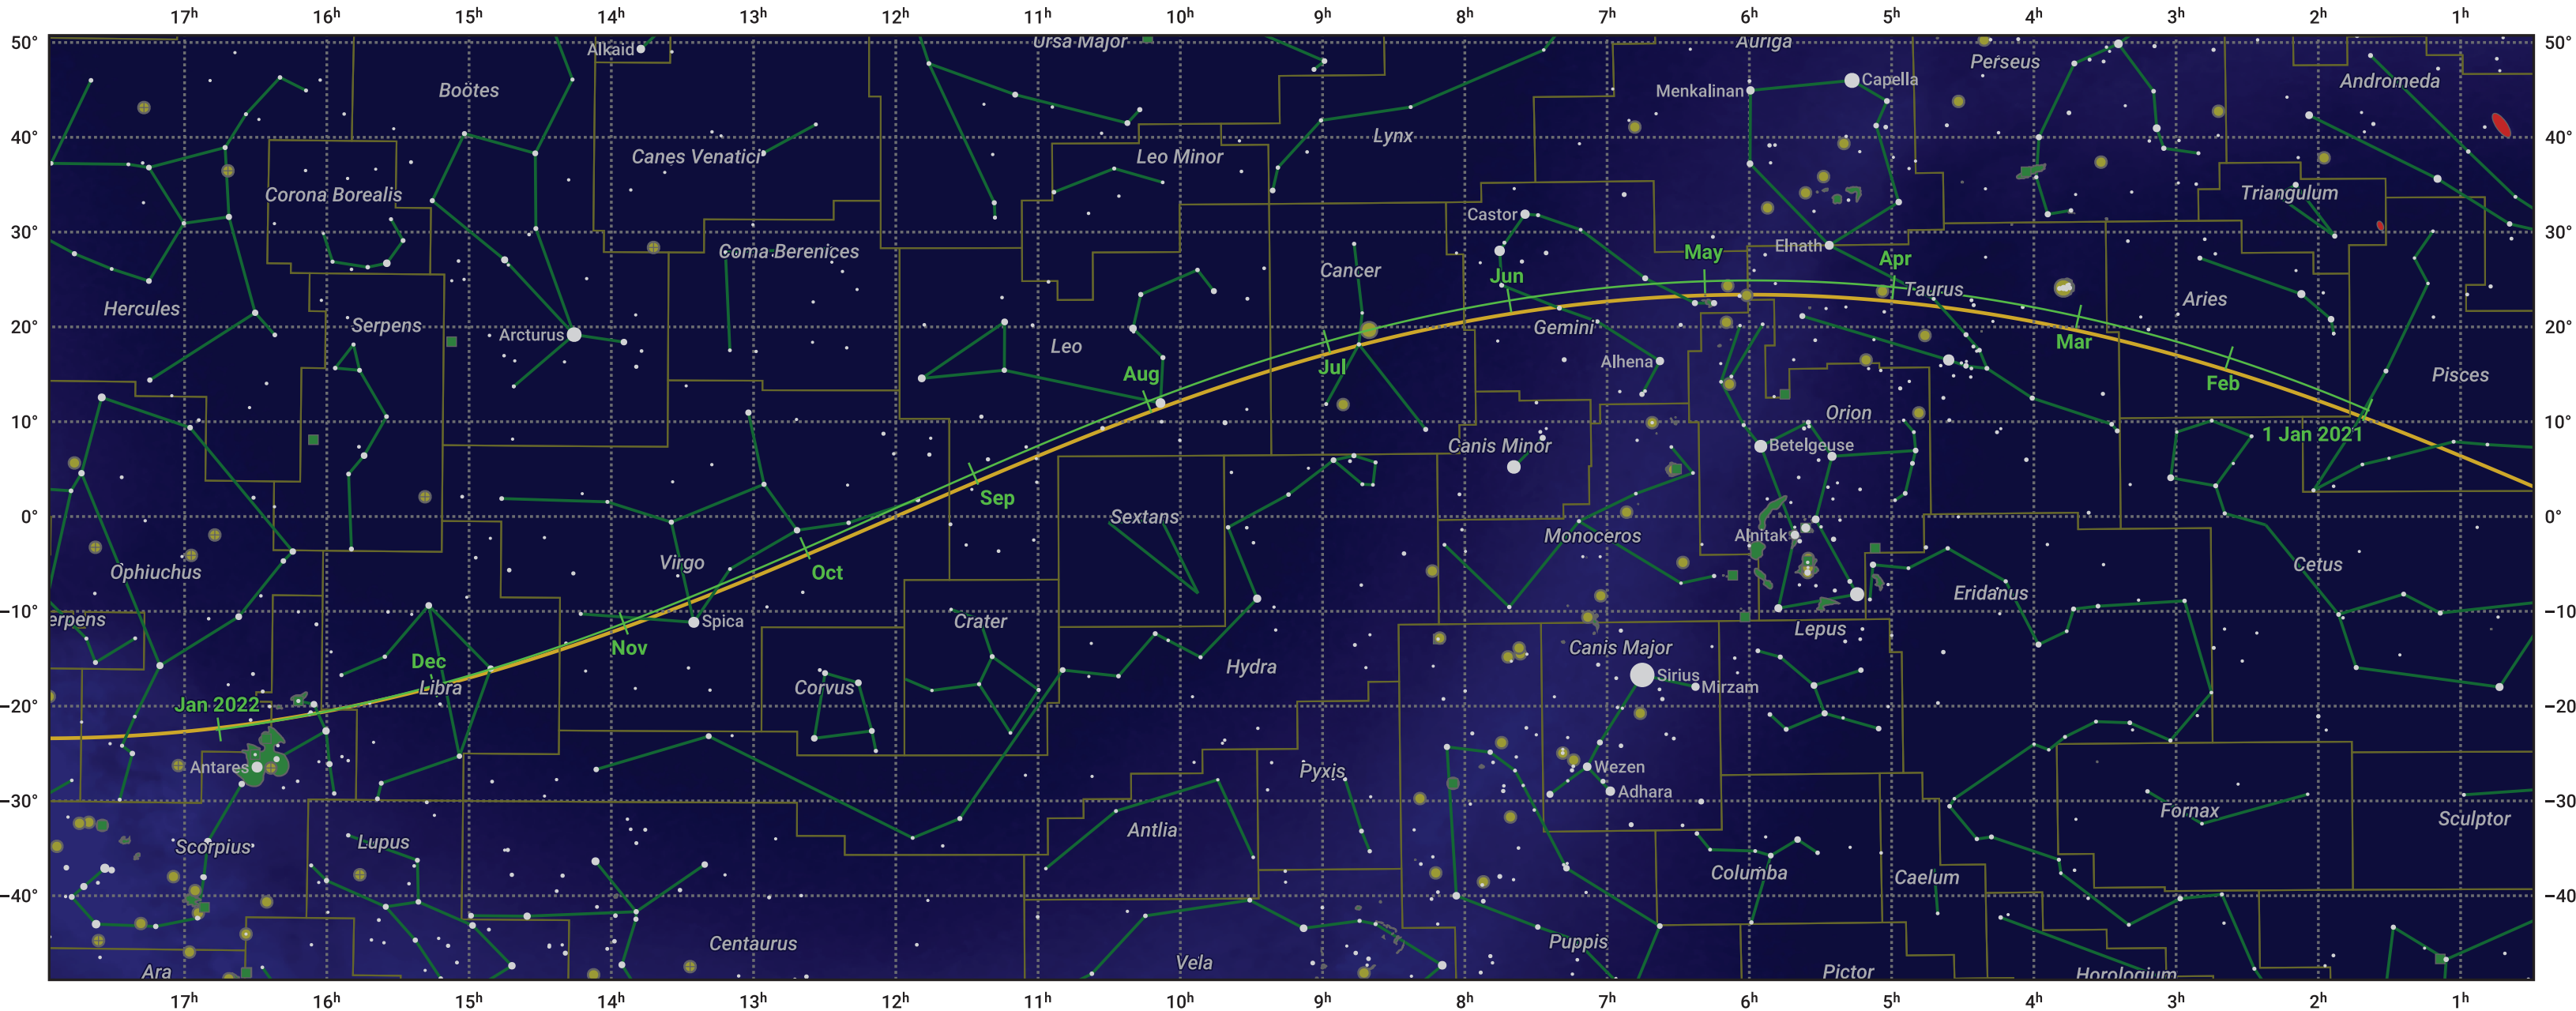

The path of Mars in 2021

© Dominic Ford 2011–2024. Date markers placed at midnight UTC. Downloaded from <https://in-the-sky.org>

Magnitude scale: -5.0 -4.0 -3.0 -2.0 -1.0 0.0 1.0 2.0 3.0 4.0 5.0

— Ecliptic Plane

● Galaxy
 ■ Bright nebula
 ● Open cluster
 ⊕ Globular cluster

Date	Mag	Phase	Angular size
2021 Jan 1	-0.2	89%	10.4"
2021 Feb 19	0.8	89%	6.8"
2021 Apr 1	1.3	91%	5.3"
2021 Jun 8	1.8	96%	4.1"
2021 Jul 1	1.8	97%	3.9"
2021 Oct 1	1.7	100%	3.6"
2022 Jan 1	1.5	98%	4.0"