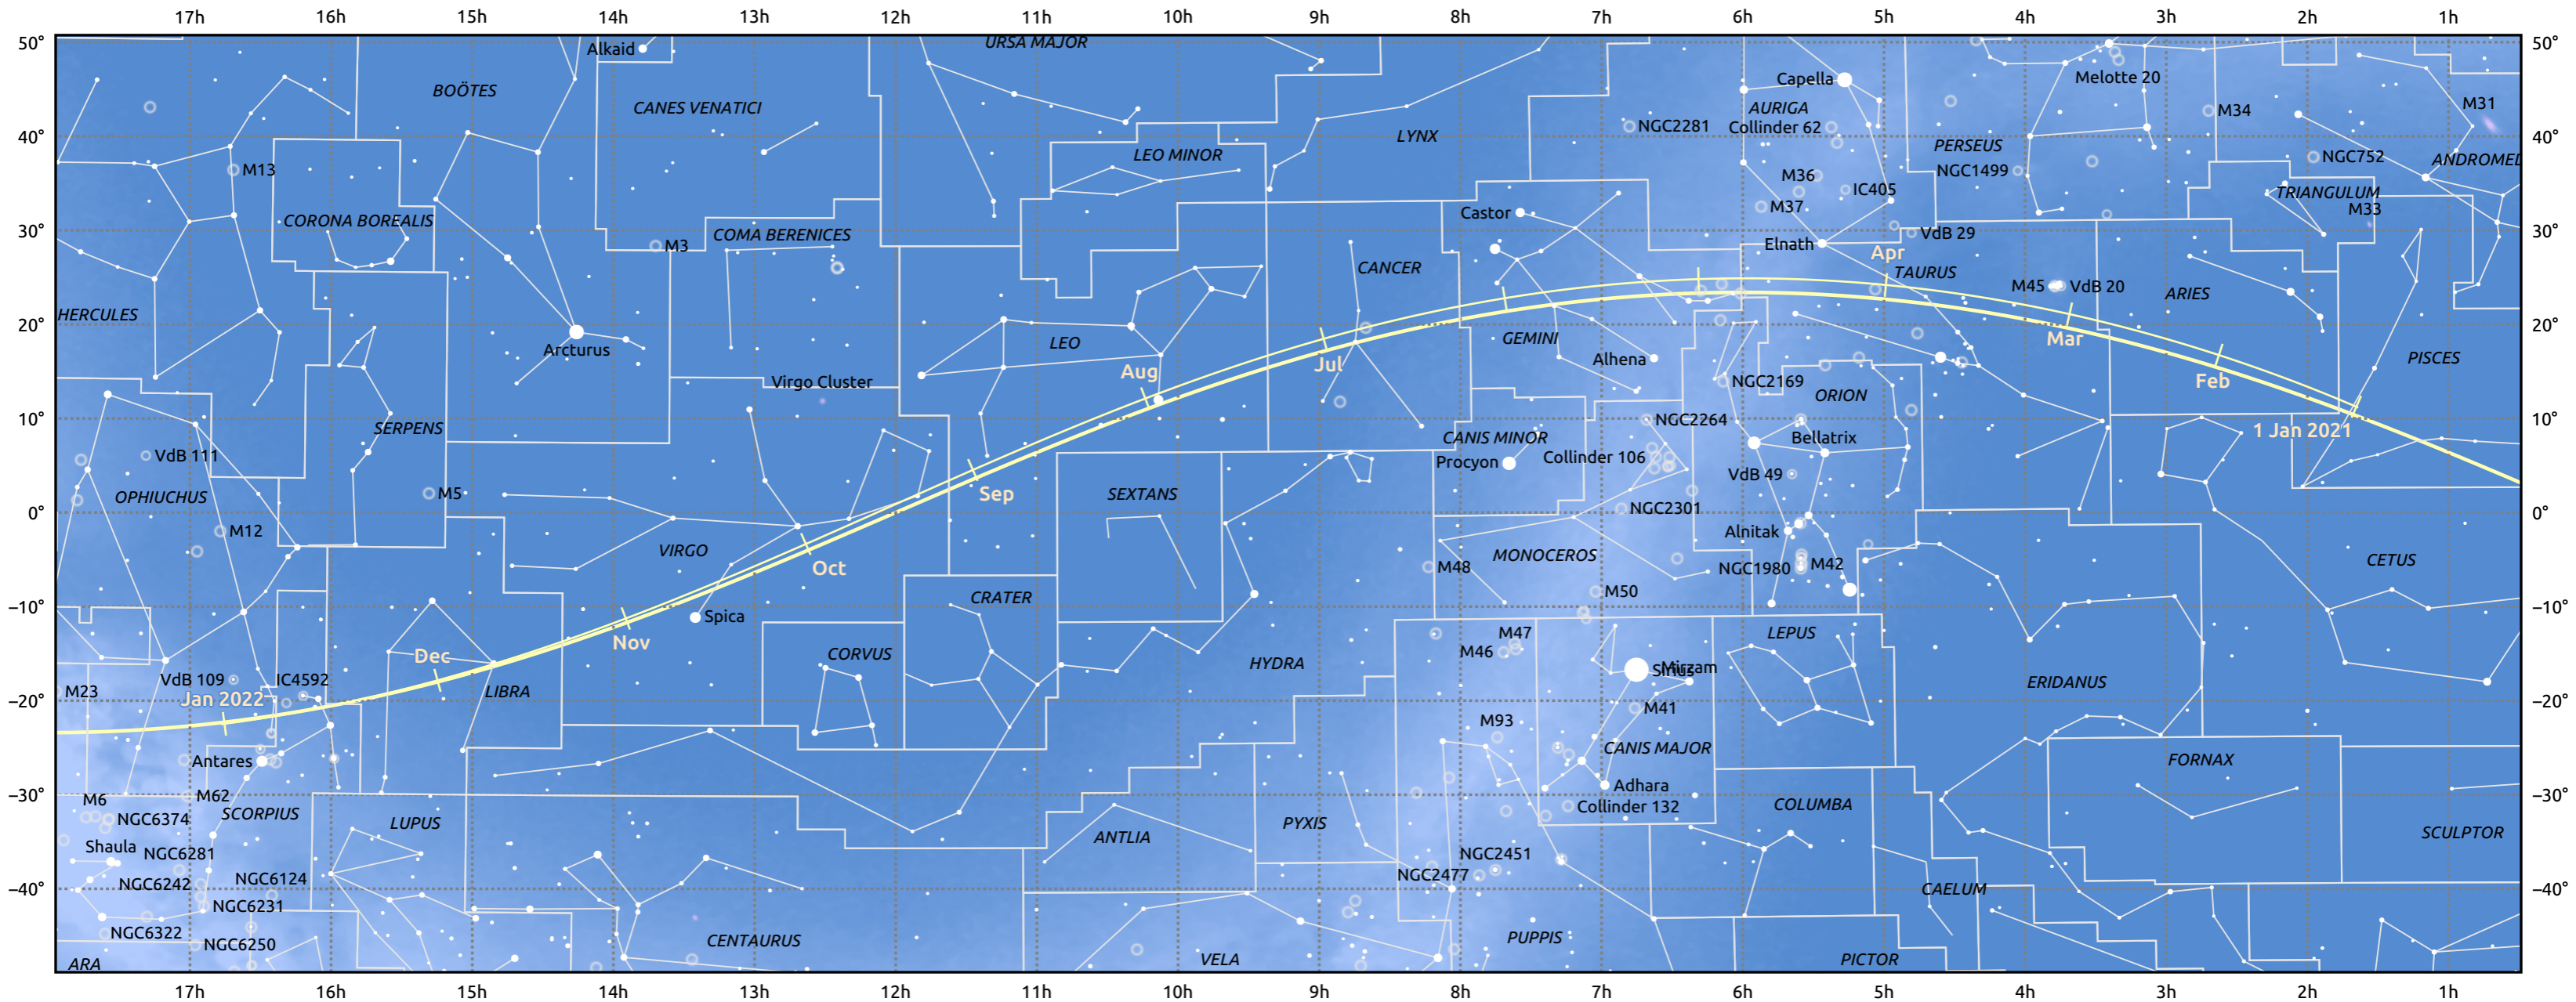

The path of Mars in 2021

© Dominic Ford 2011–2025. Date markers placed at midnight UTC. Downloaded from <https://in-the-sky.org>

Magnitude scale: -5.0 -4.0 -3.0 -2.0 -1.0 0.0 -1.0 -2.0

Ecliptic Plane

Galaxy Bright nebula Open cluster Globular cluster Planetary nebula

Date	Mag	Phase	Angular size
2021 Jan 1	-0.2	89%	10.4"
2021 Feb 19	0.8	89%	6.8"
2021 Apr 1	1.3	91%	5.3"
2021 Jun 8	1.8	96%	4.1"
2021 Jul 1	1.8	97%	3.9"
2021 Oct 1	1.7	100%	3.6"
2022 Jan 1	1.5	98%	4.0"