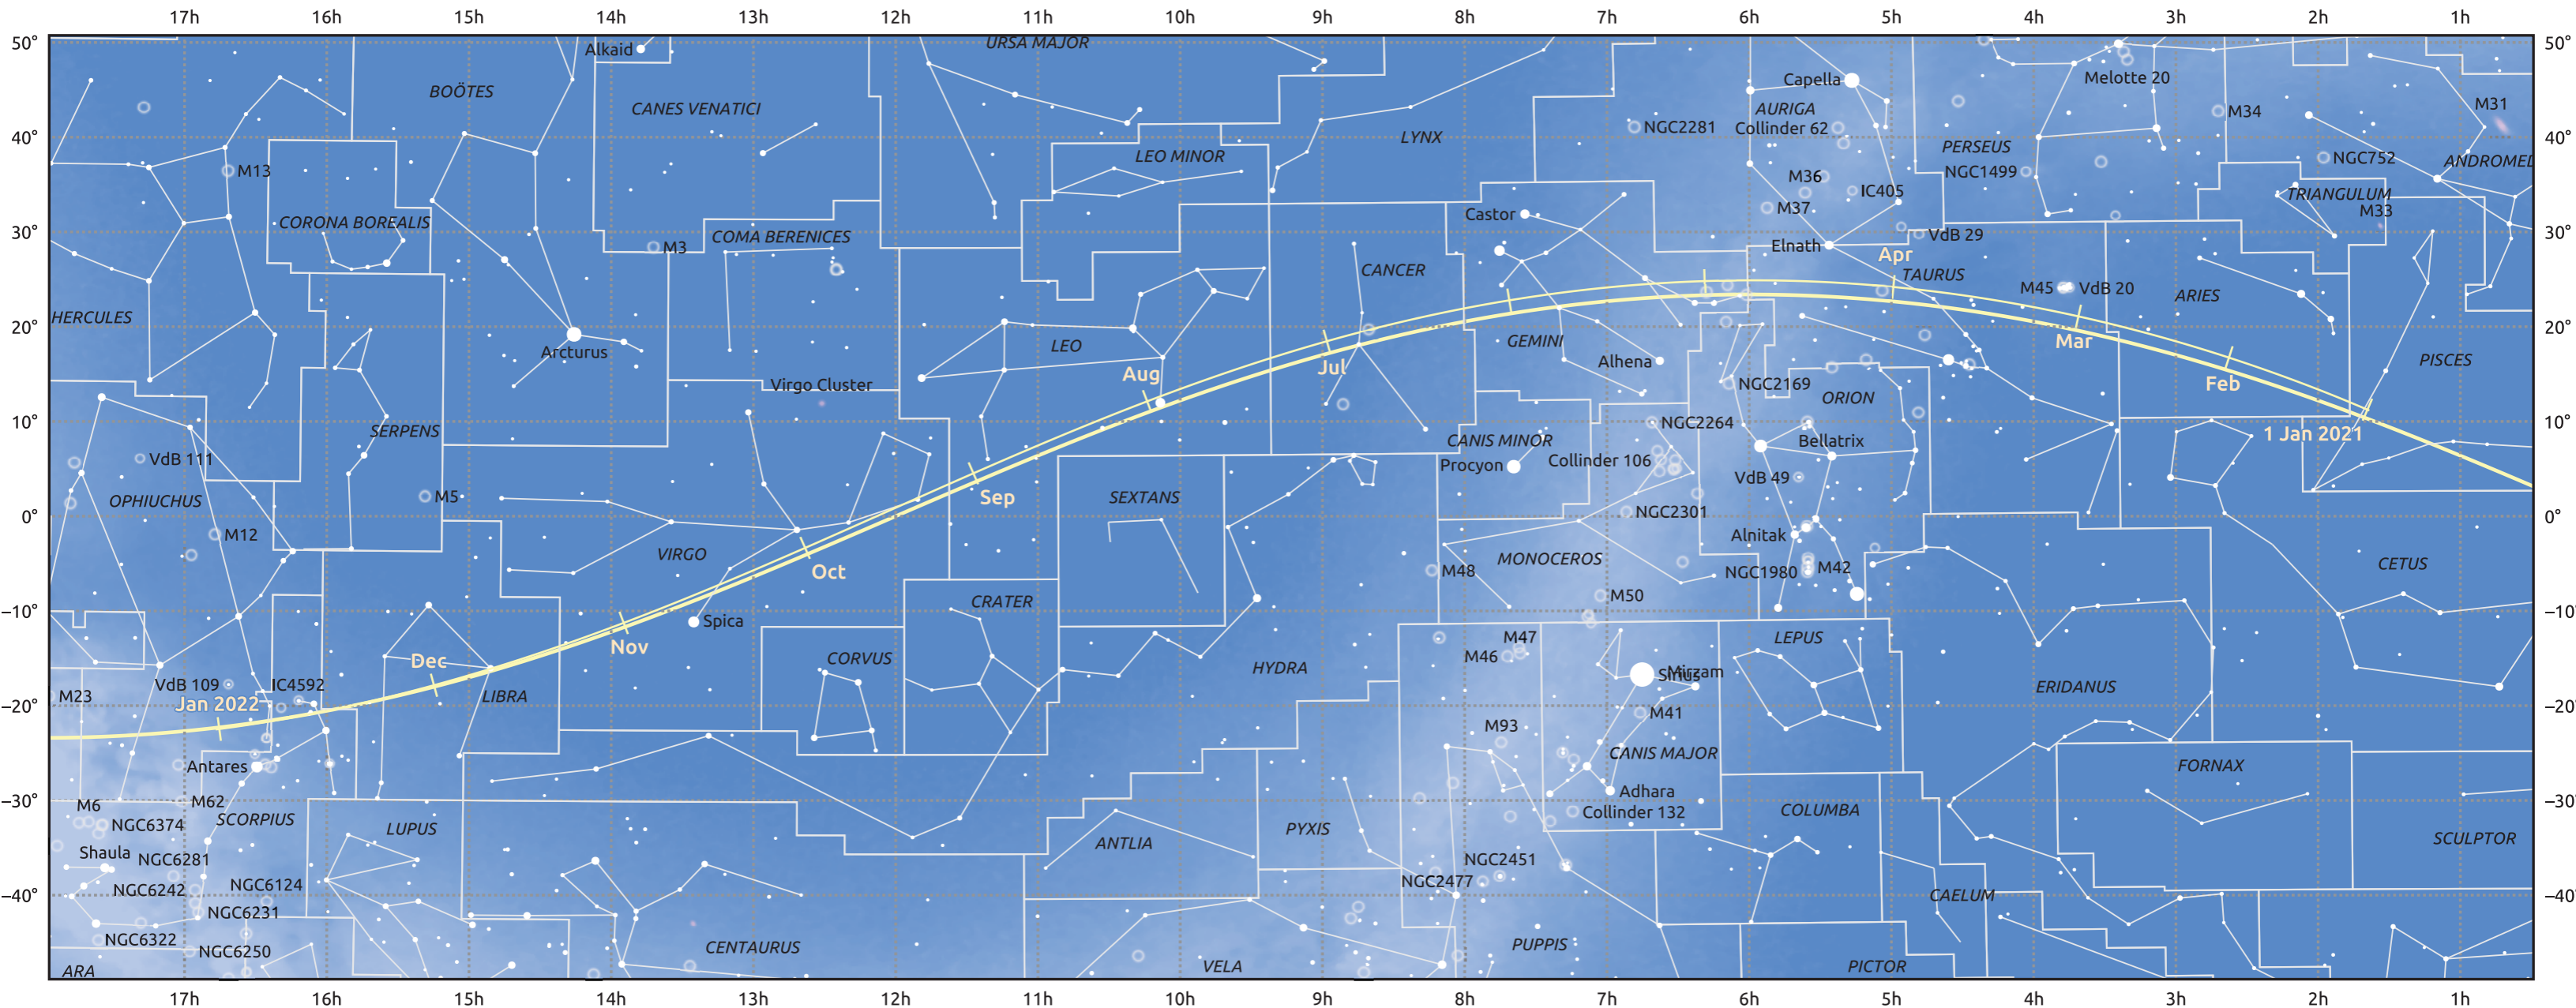

# The path of Mars in 2021

© Dominic Ford 2011–2025. Date markers placed at midnight UTC. Downloaded from <https://in-the-sky.org>

Magnitude scale:  -5.0  -4.0  -3.0  -2.0  -1.0  0.0  -1.0  -2.0

Ecliptic Plane

Galaxy  Bright nebula  Open cluster  Globular cluster  Planetary nebula

Date	Mag	Phase	Angular size
2021 Jan 1	-0.2	89%	10.4"
2021 Feb 19	0.8	89%	6.8"
2021 Apr 1	1.3	91%	5.3"
2021 Jun 8	1.8	96%	4.1"
2021 Jul 1	1.8	97%	3.9"
2021 Oct 1	1.7	100%	3.6"
2022 Jan 1	1.5	98%	4.0"