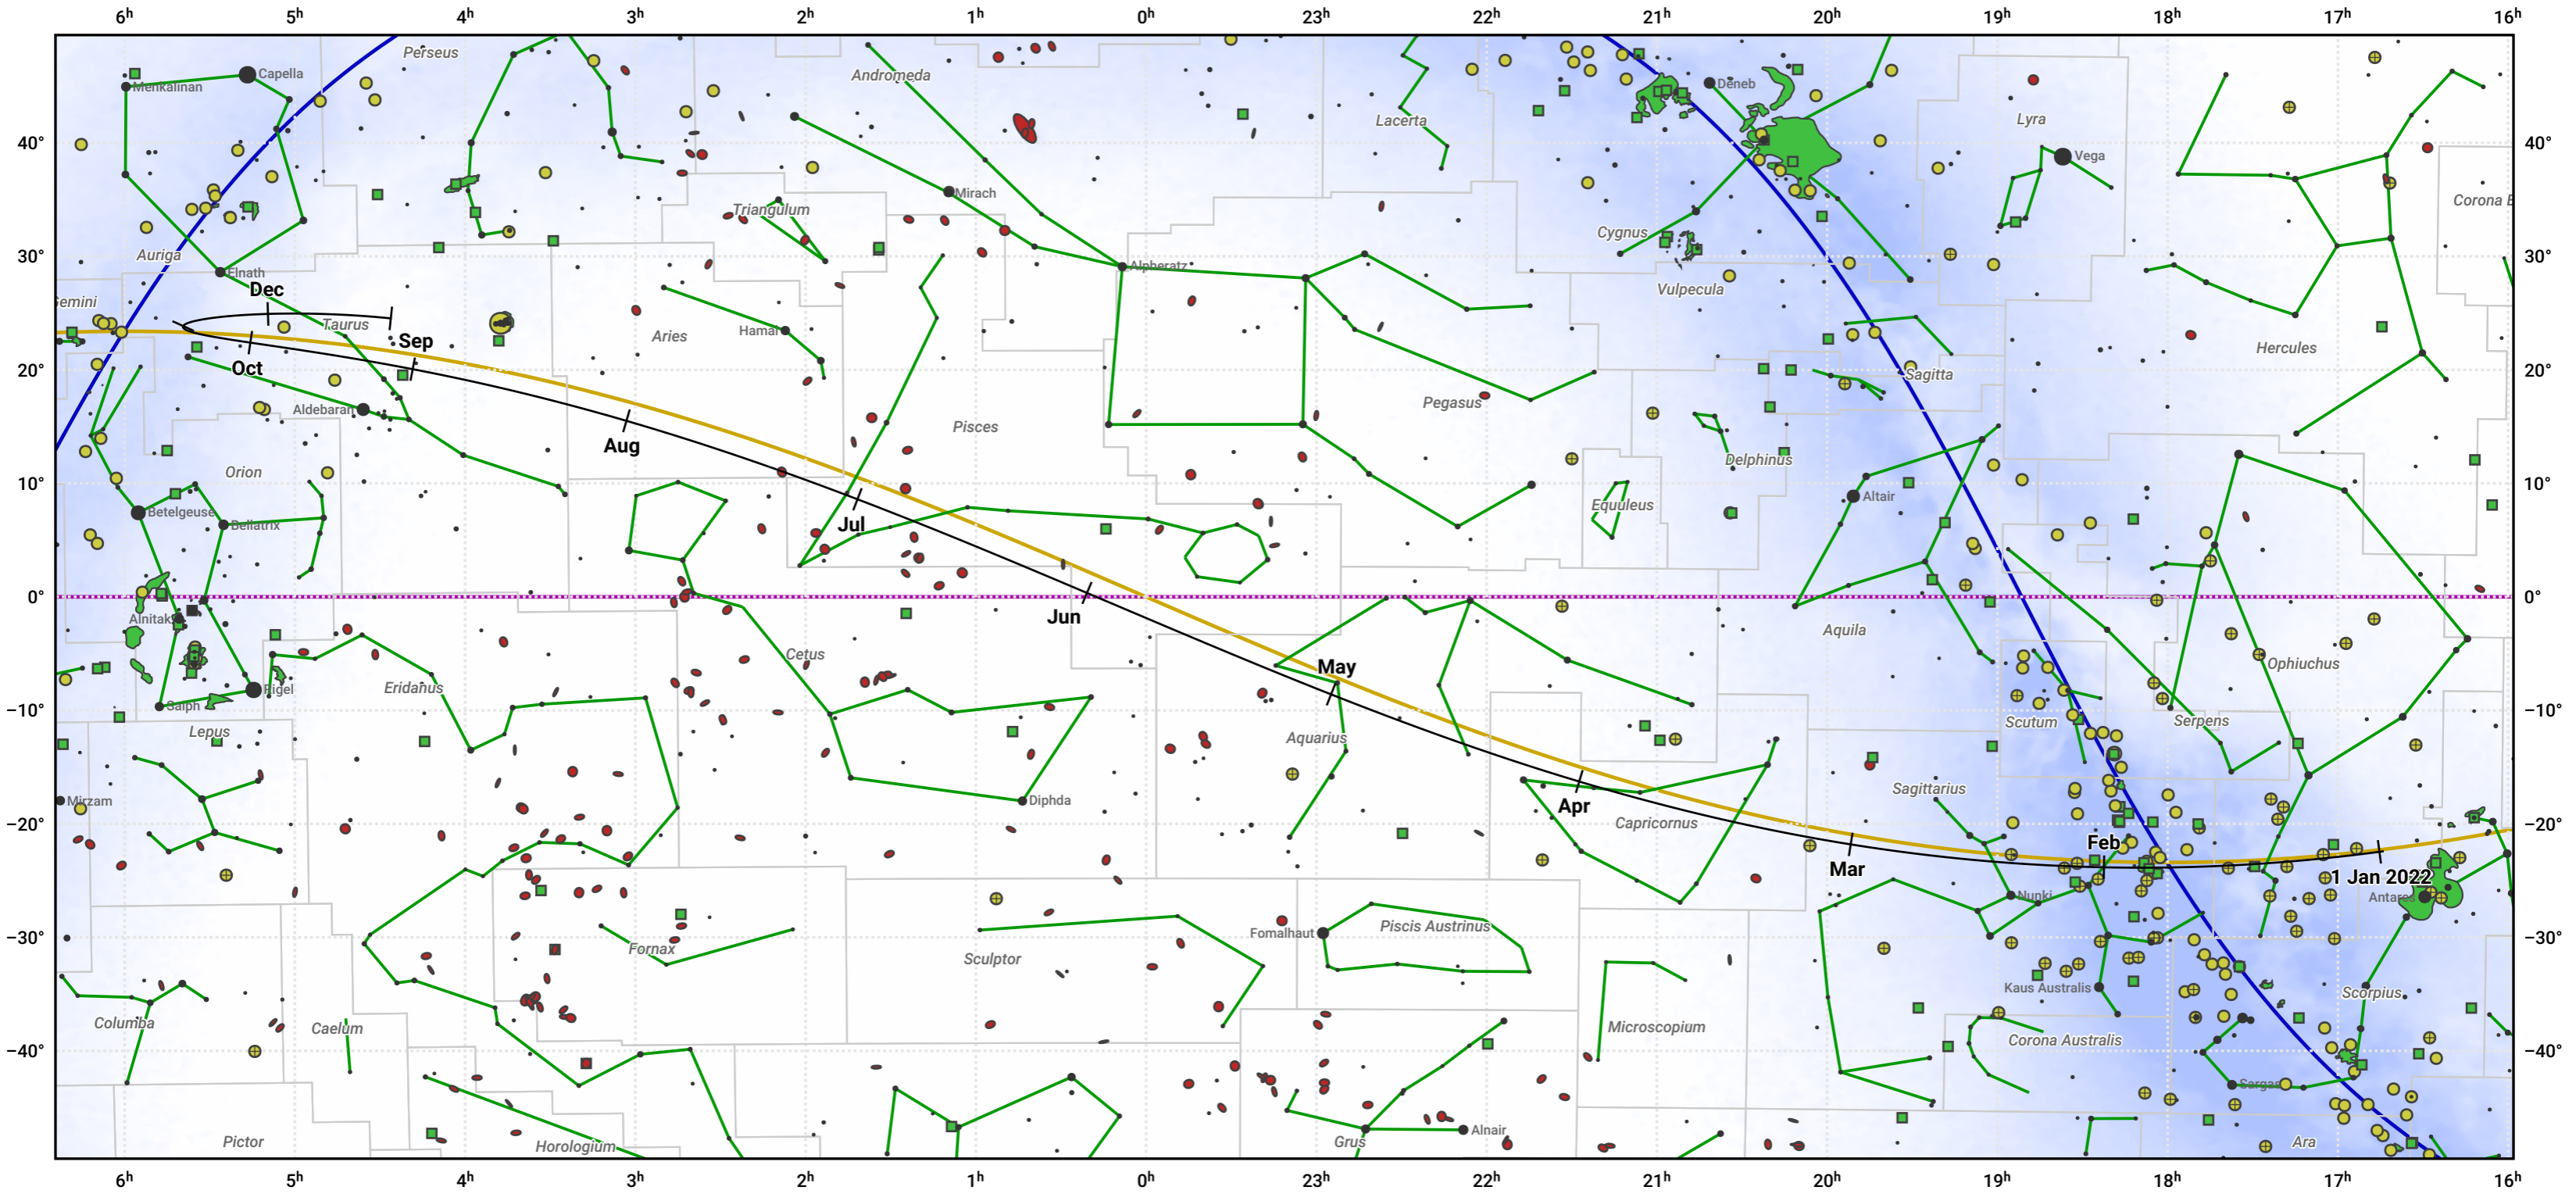

The path of Mars in 2022

© Dominic Ford 2011–2022. Date markers placed at midnight UTC. Downloaded from <https://in-the-sky.org>

Magnitude scale: • 5.0 • 4.5 • 4.0 • 3.5 • 3.0 • 2.5 • 2.0 • 1.5 • 1.0 • 0.5 • 0.0

— The Equator — Ecliptic Plane — Galactic Plane

● Galaxy ■ Bright nebula ● Open cluster ⊕ Globular cluster