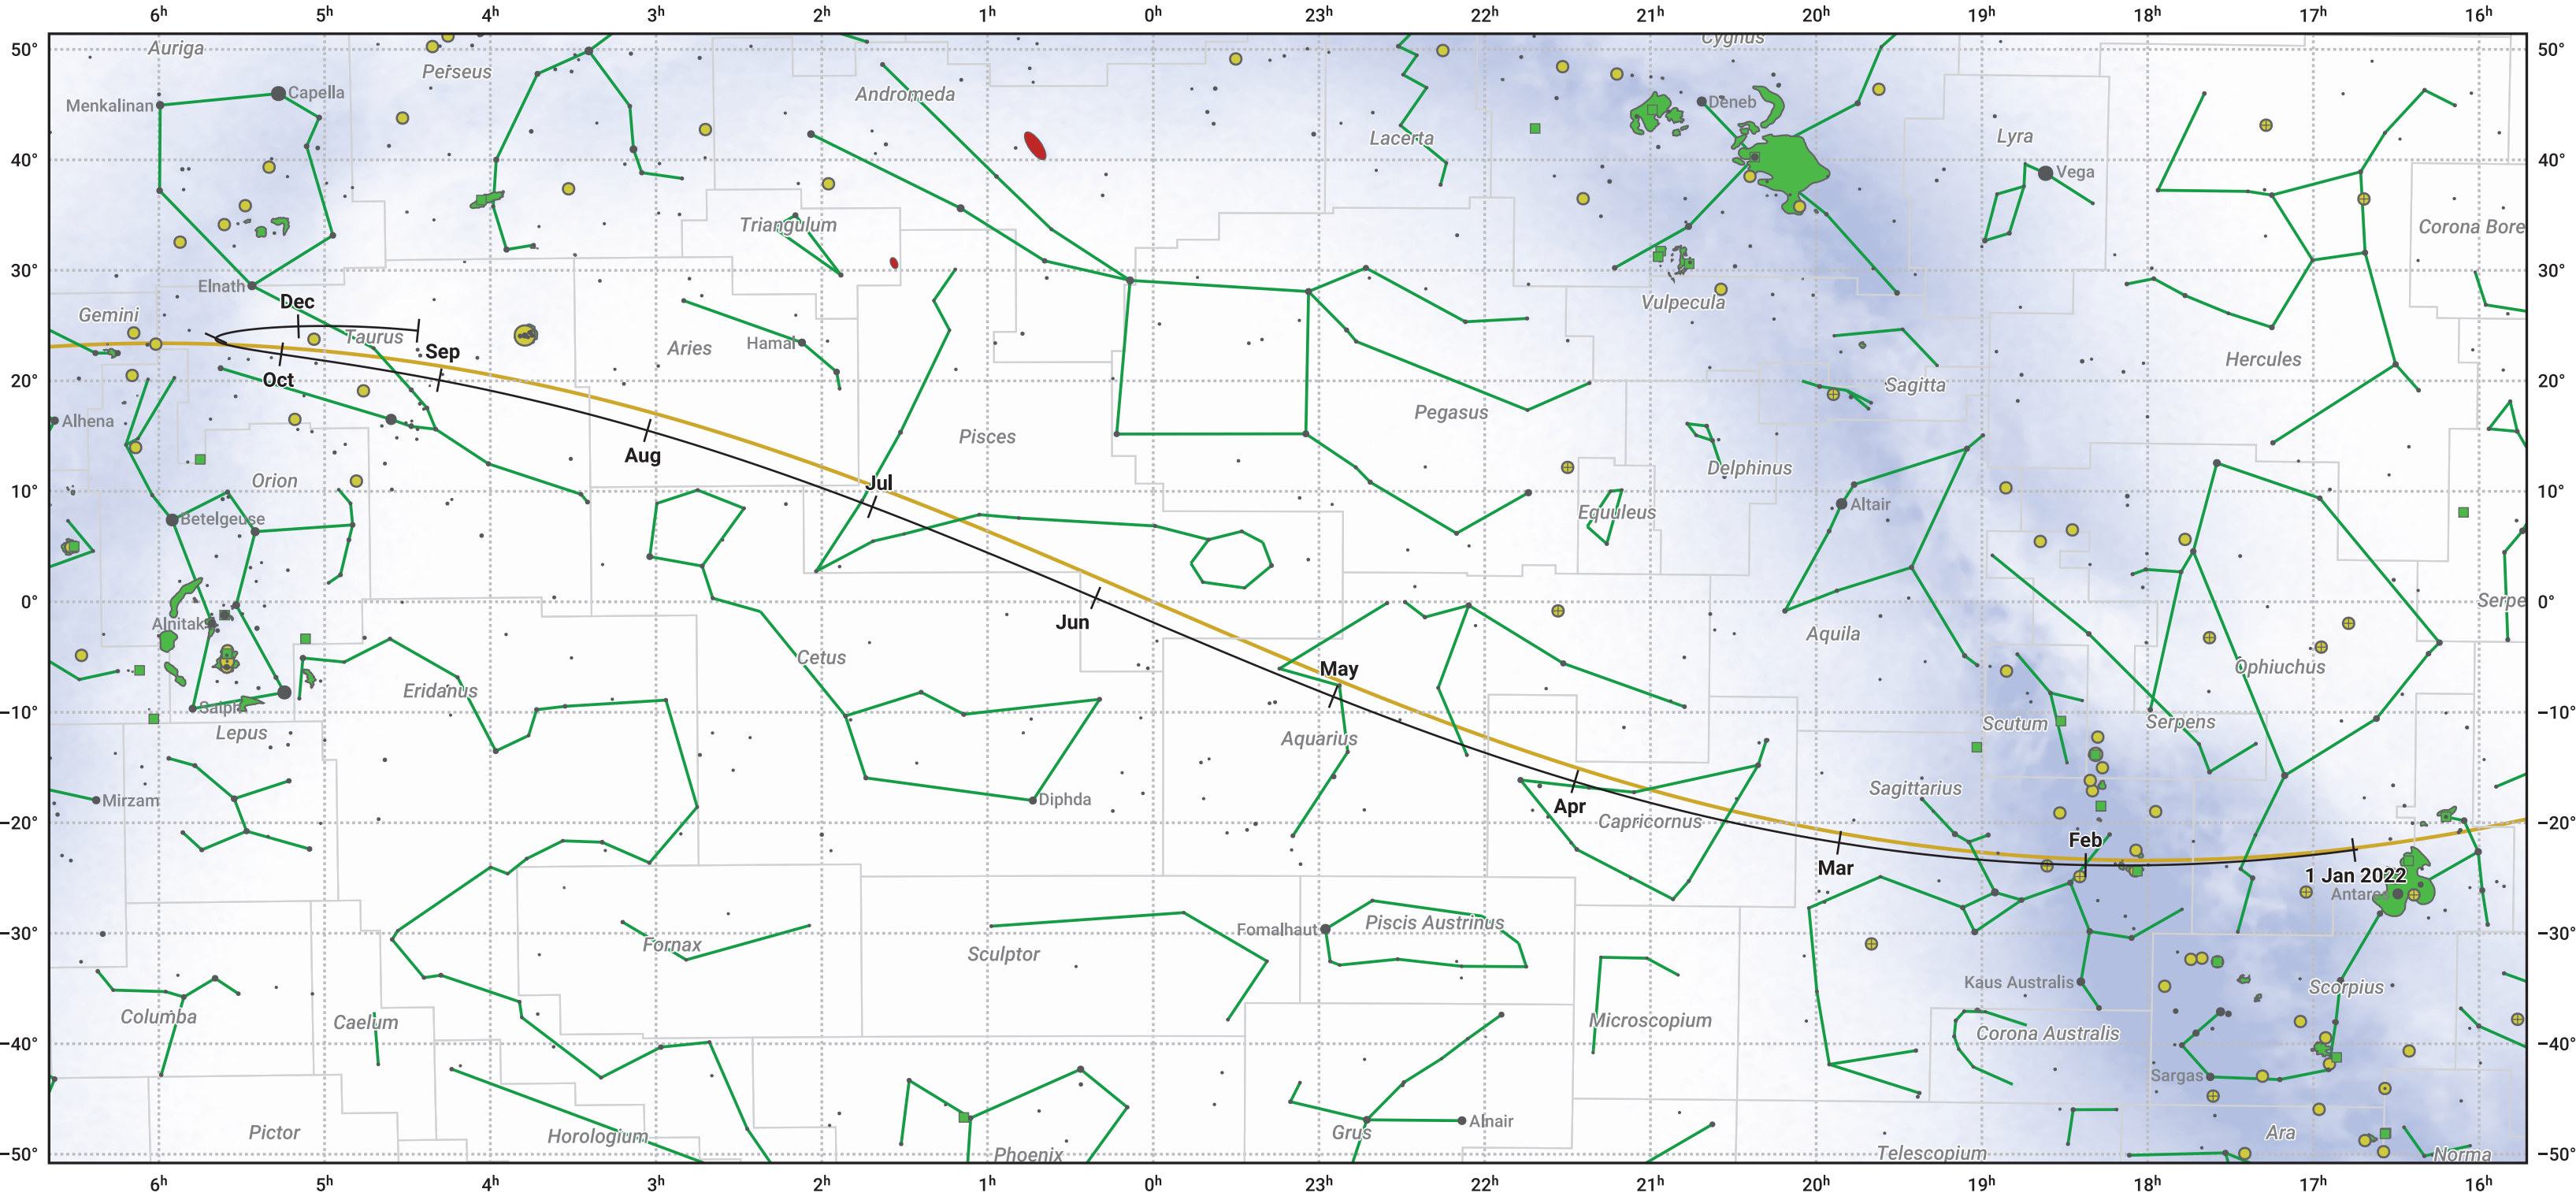

# The path of Mars in 2022

© Dominic Ford 2011–2024. Date markers placed at midnight UTC. Downloaded from <https://in-the-sky.org>

Magnitude scale: ● 5.0 ● 4.0 ● 3.0 ● 2.0 ● 1.0 ● 0.0

— Ecliptic Plane

- Galaxy
- Bright nebula
- Open cluster
- ⊕ Globular cluster

Date	Mag	Phase	Angular size
2022 Jan 1	1.5	98%	4.0"
2022 Apr 1	1.1	92%	5.2"
2022 Jun 22	0.5	86%	7.0"
2022 Jul 1	0.5	86%	7.2"
2022 Sep 25	-0.5	87%	11.4"
2022 Oct 1	-0.6	88%	11.9"
2022 Nov 13	-1.5	97%	16.3"
2023 Jan 1	-1.2	97%	14.7"