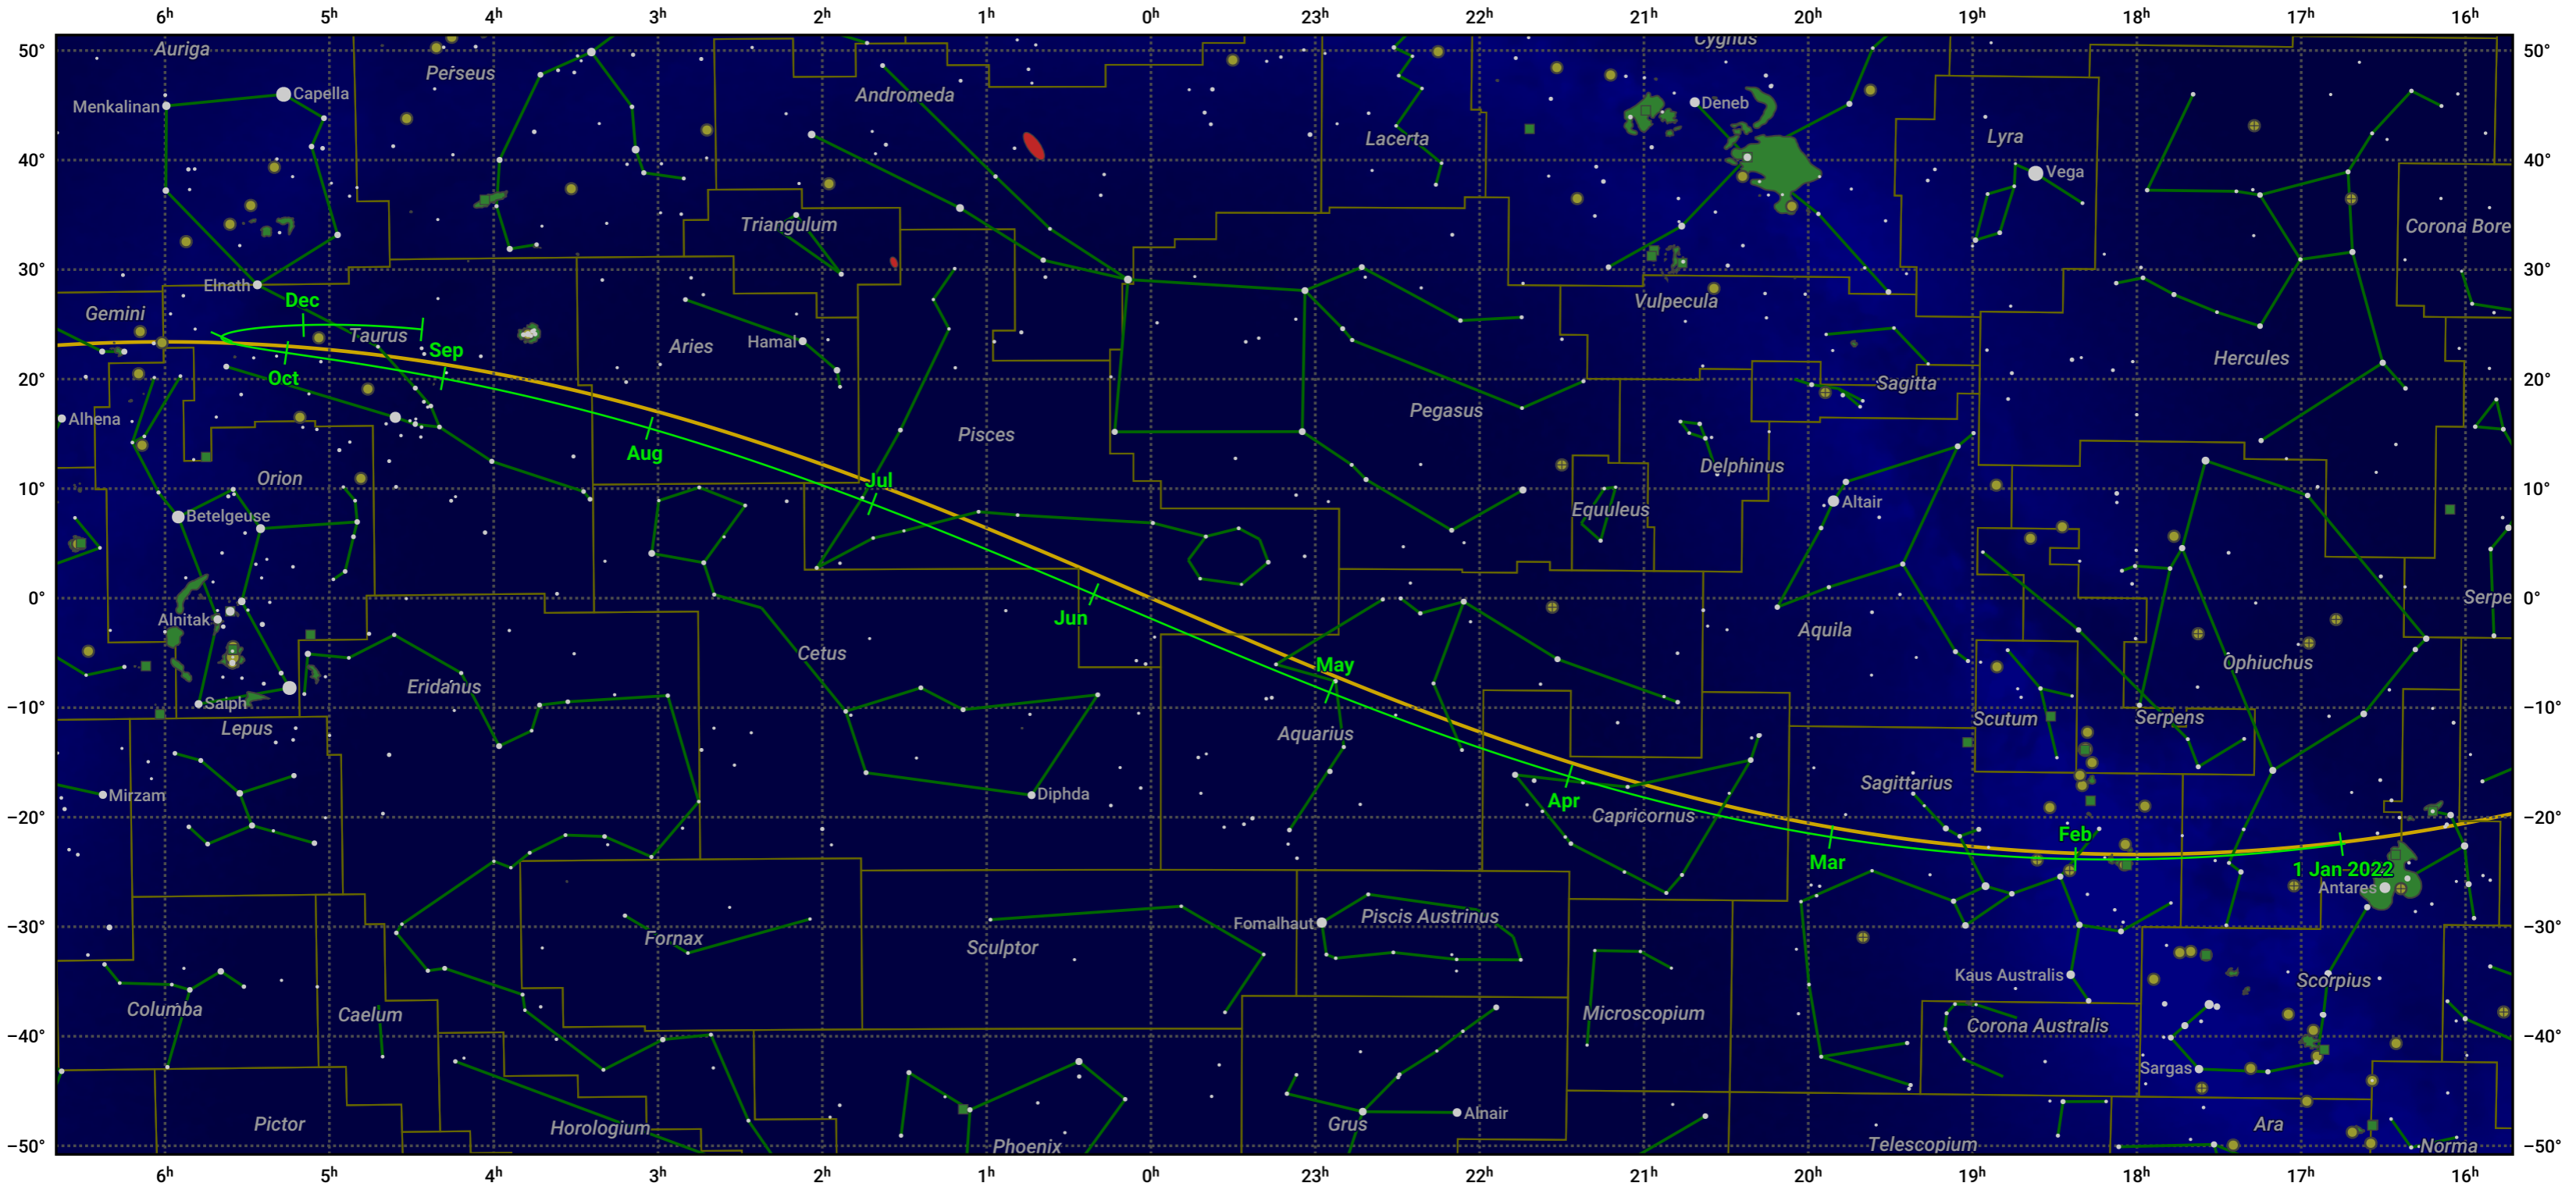

The path of Mars in 2022

© Dominic Ford 2011–2024. Date markers placed at midnight UTC. Downloaded from <https://in-the-sky.org>

Magnitude scale: -5.0 -4.0 -3.0 -2.0 -1.0 0.0

Ecliptic Plane

Galaxy
 Bright nebula
 Open cluster
 Globular cluster

Date	Mag	Phase	Angular size
2022 Jan 1	1.5	98%	4.0"
2022 Apr 1	1.1	92%	5.2"
2022 Jun 22	0.5	86%	7.0"
2022 Jul 1	0.5	86%	7.2"
2022 Sep 25	-0.5	87%	11.4"
2022 Oct 1	-0.6	88%	11.9"
2022 Nov 13	-1.5	97%	16.3"
2023 Jan 1	-1.2	97%	14.7"