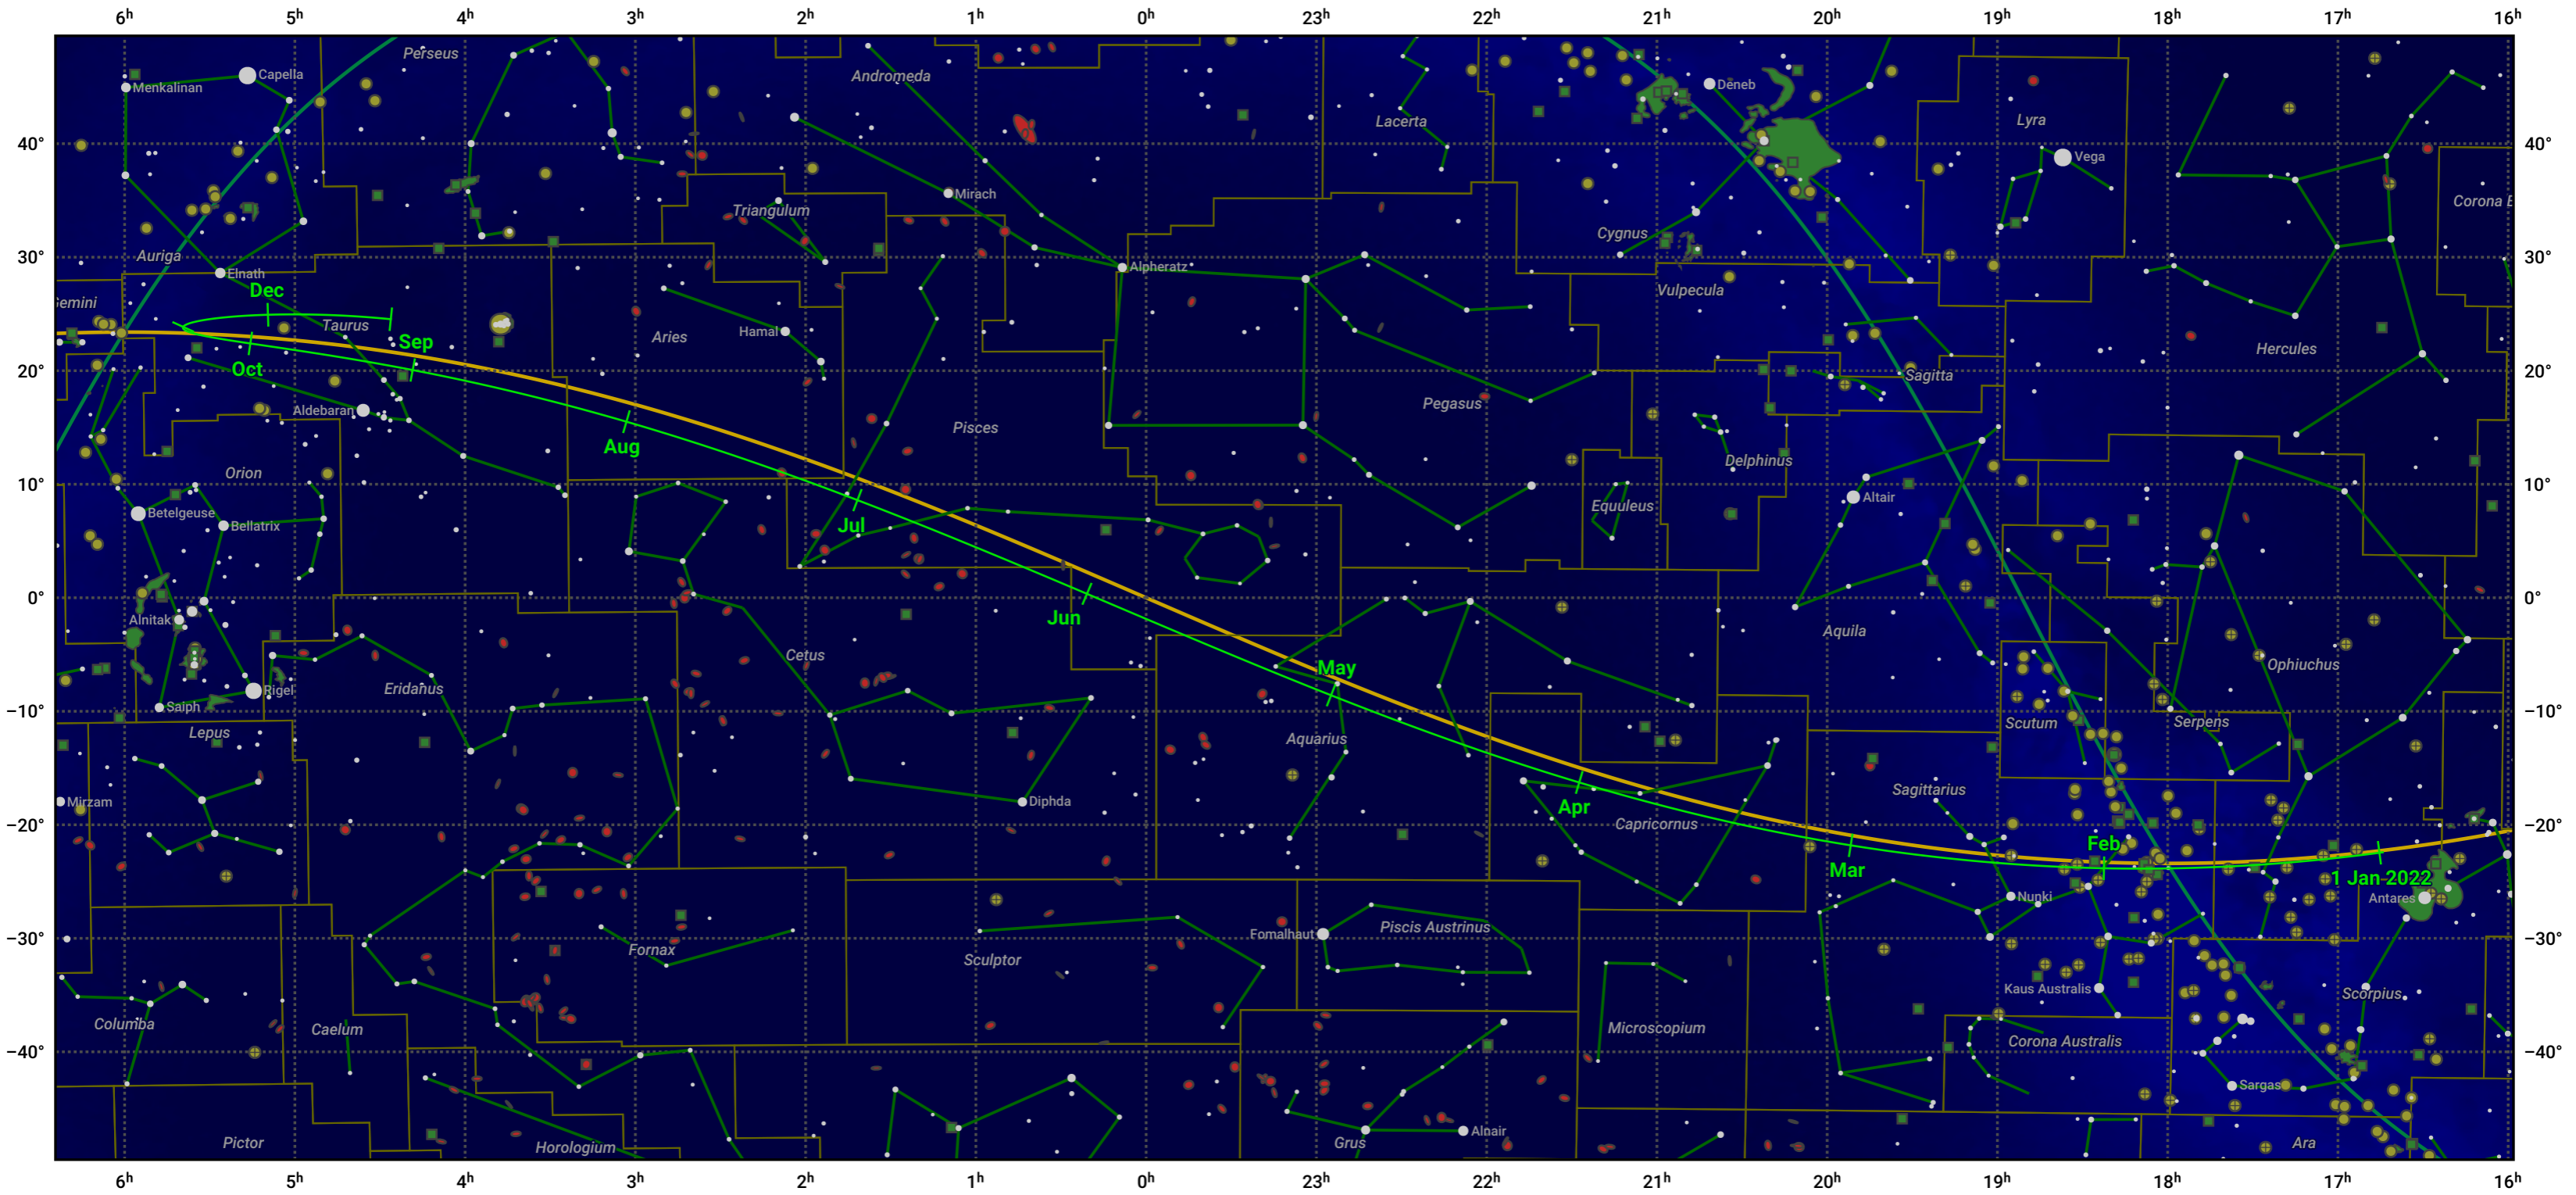

The path of Mars in 2022

© Dominic Ford 2011–2022. Date markers placed at midnight UTC. Downloaded from <https://in-the-sky.org>

Magnitude scale: • 5.0 • 4.5 • 4.0 • 3.5 • 3.0 • 2.5 • 2.0 • 1.5 • 1.0 • 0.5 • 0.0

- Ecliptic Plane
- Galactic Plane
- Galaxy
- Bright nebula
- Open cluster
- Globular cluster