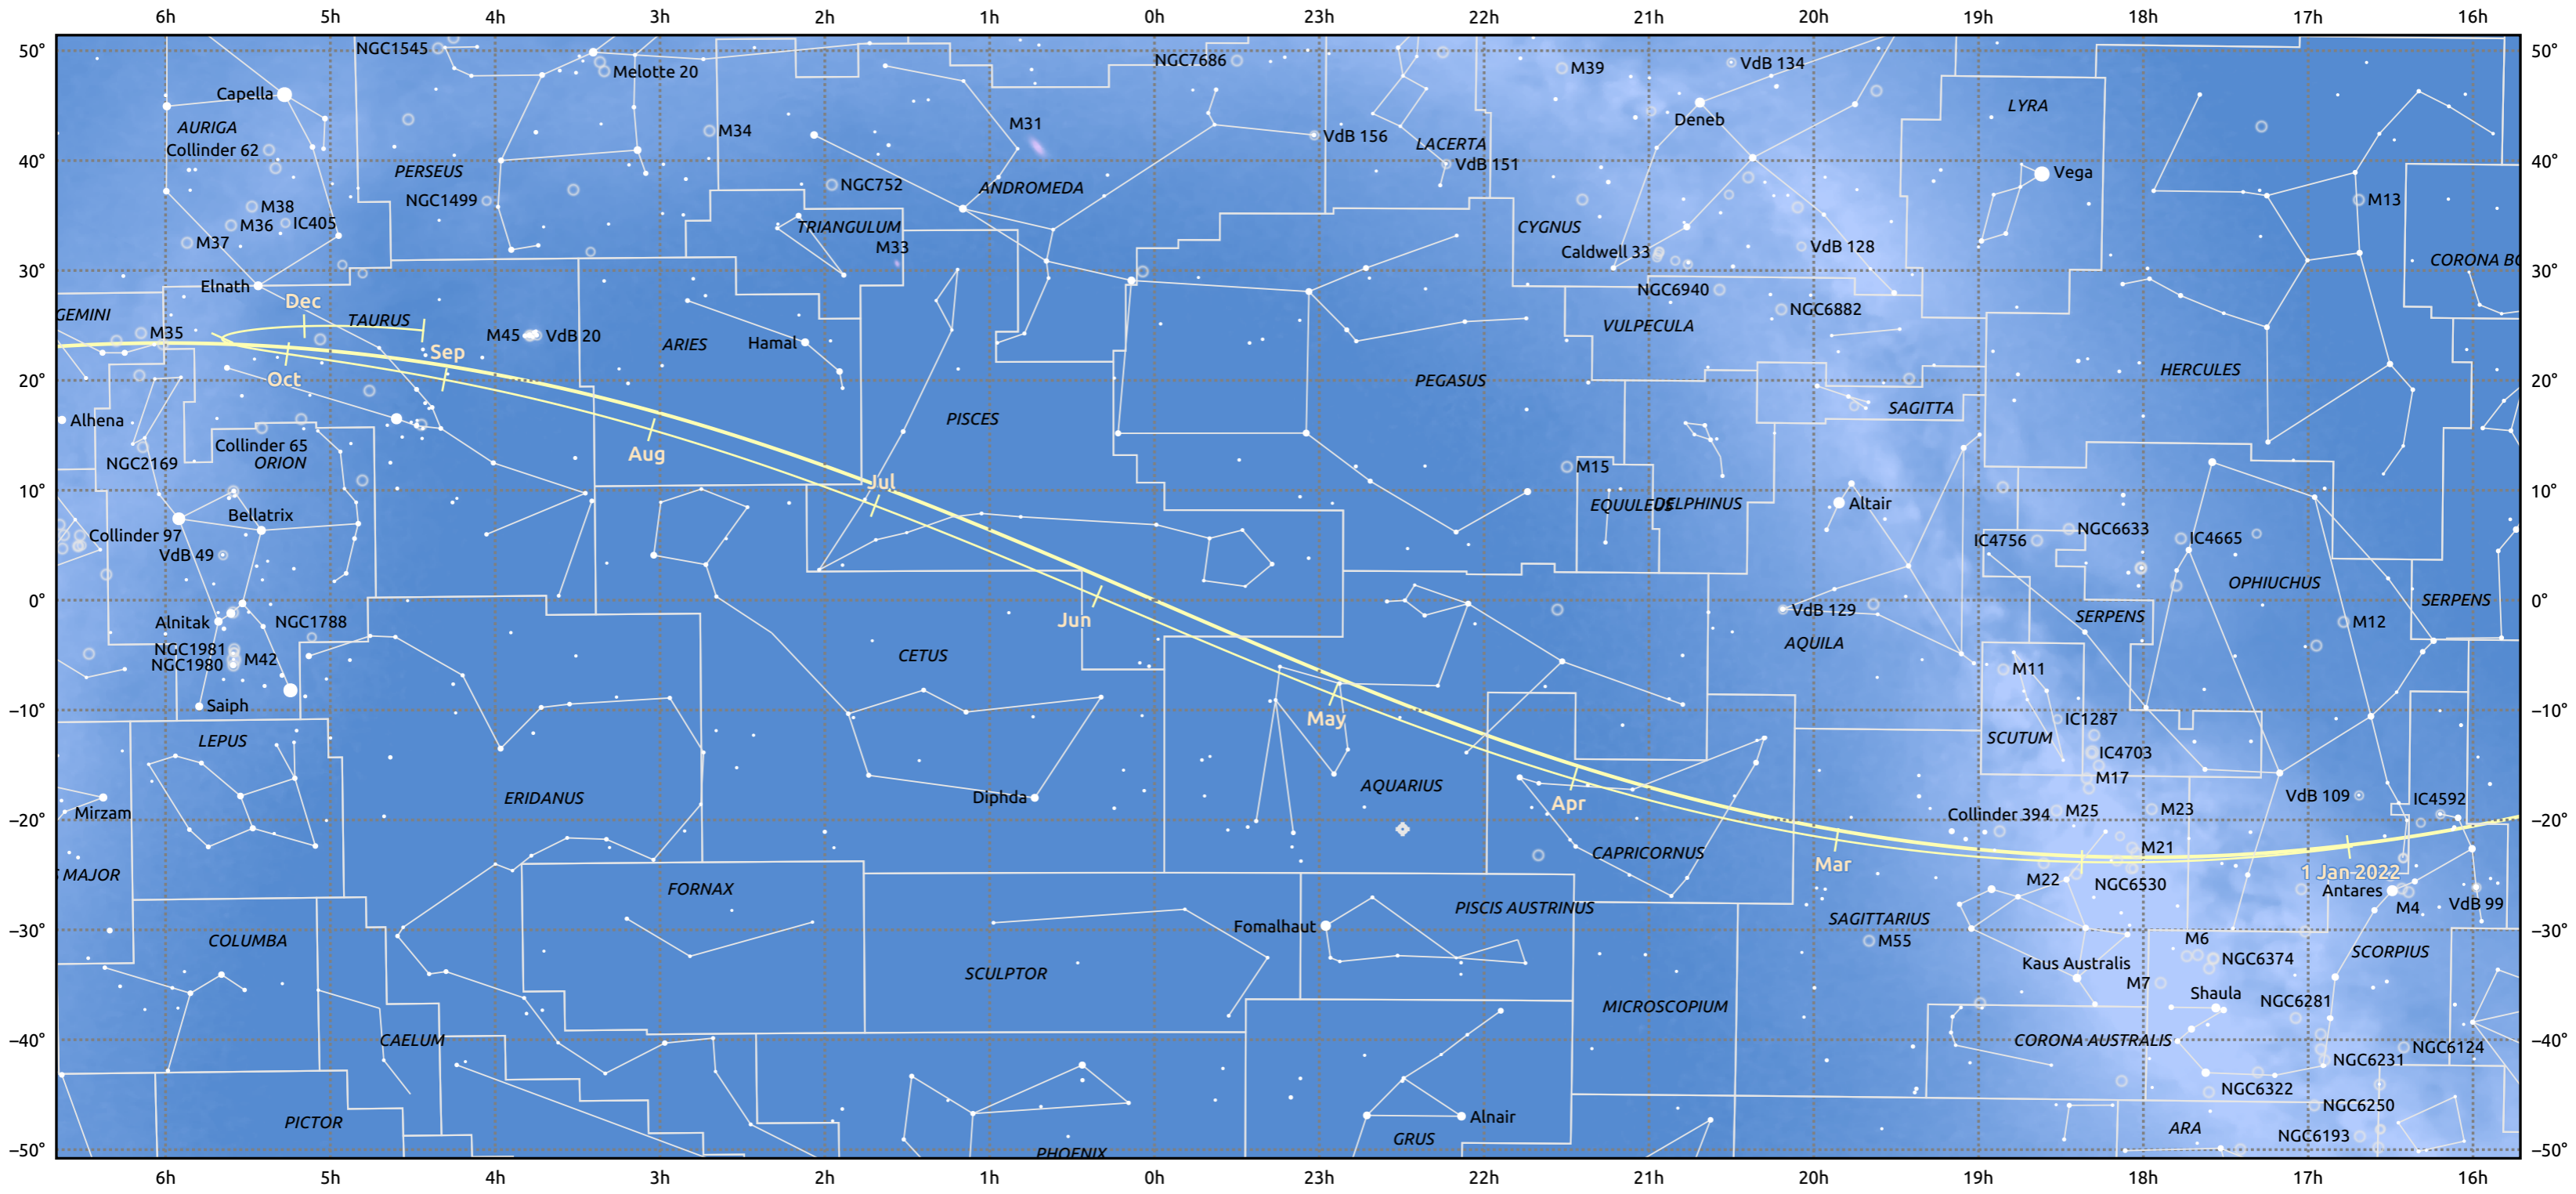

The path of Mars in 2022

© Dominic Ford 2011–2025. Date markers placed at midnight UTC. Downloaded from <https://in-the-sky.org>

Magnitude scale: -5.0 -4.0 -3.0 -2.0 -1.0 0.0

Ecliptic Plane

Galaxy Bright nebula Open cluster Globular cluster Planetary nebula

Date	Mag	Phase	Angular size
2022 Jan 1	1.5	98%	4.0"
2022 Apr 1	1.1	92%	5.2"
2022 Jun 22	0.5	86%	7.0"
2022 Jul 1	0.5	86%	7.2"
2022 Sep 25	-0.5	87%	11.4"
2022 Oct 1	-0.6	88%	11.9"
2022 Nov 13	-1.5	97%	16.3"
2023 Jan 1	-1.2	97%	14.7"