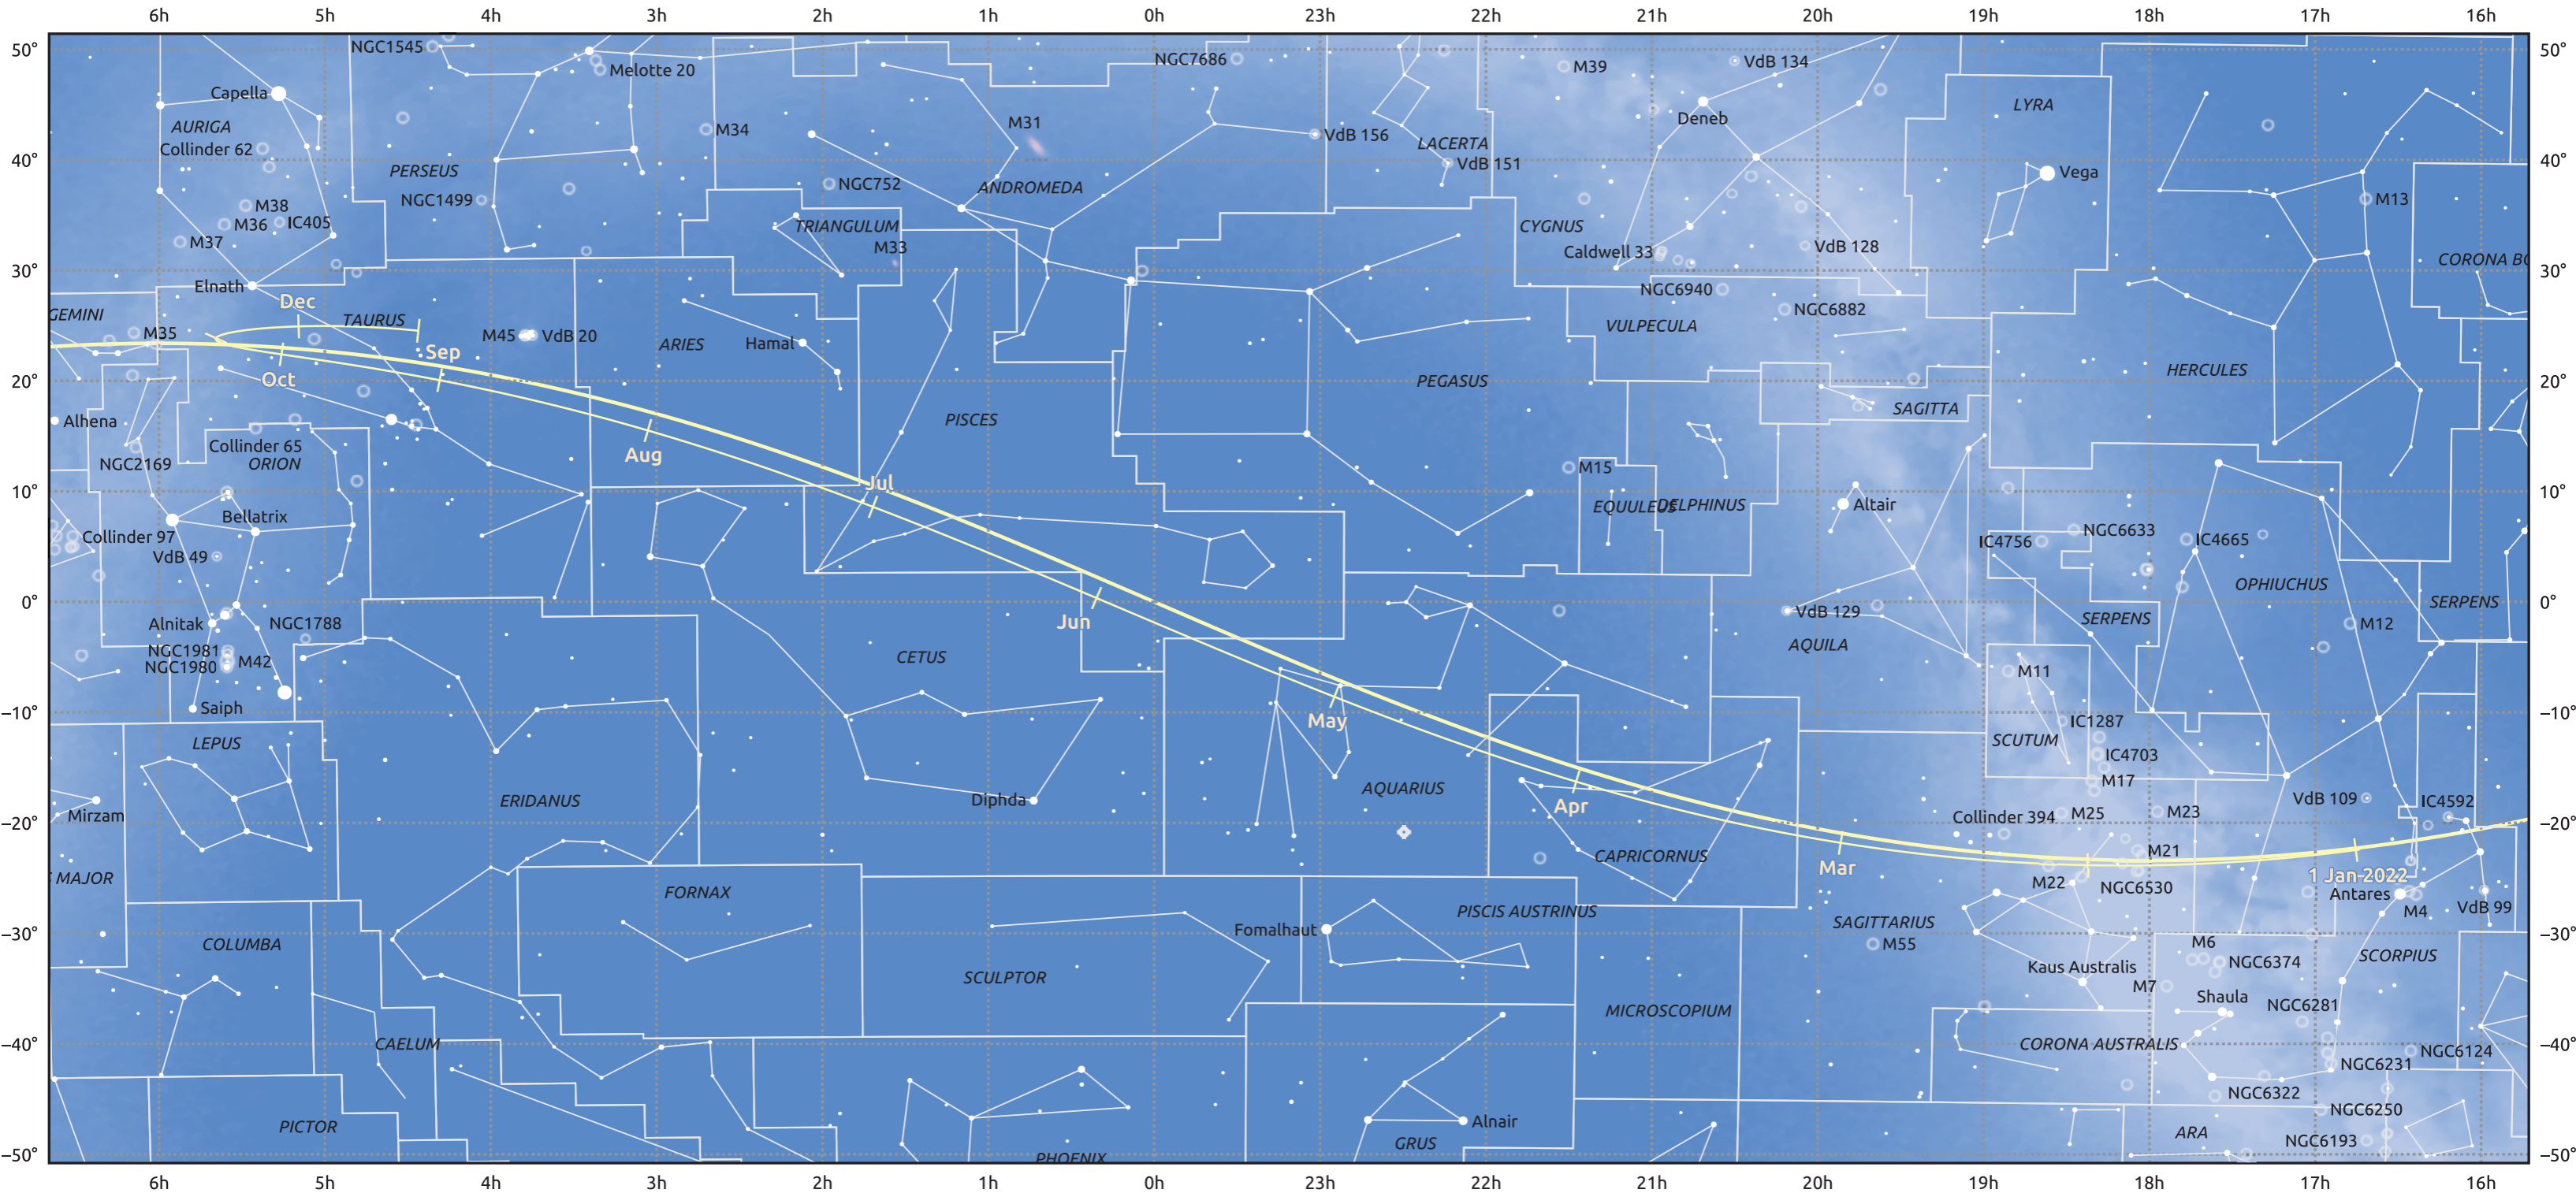

# The path of Mars in 2022

© Dominic Ford 2011–2025. Date markers placed at midnight UTC. Downloaded from <https://in-the-sky.org>

Magnitude scale:  5.0  4.0  3.0  2.0  1.0  0.0

Ecliptic Plane

Galaxy  Bright nebula  Open cluster  Globular cluster  Planetary nebula

Date	Mag	Phase	Angular size
2022 Jan 1	1.5	98%	4.0"
2022 Apr 1	1.1	92%	5.2"
2022 Jun 22	0.5	86%	7.0"
2022 Jul 1	0.5	86%	7.2"
2022 Sep 25	-0.5	87%	11.4"
2022 Oct 1	-0.6	88%	11.9"
2022 Nov 13	-1.5	97%	16.3"
2023 Jan 1	-1.2	97%	14.7"