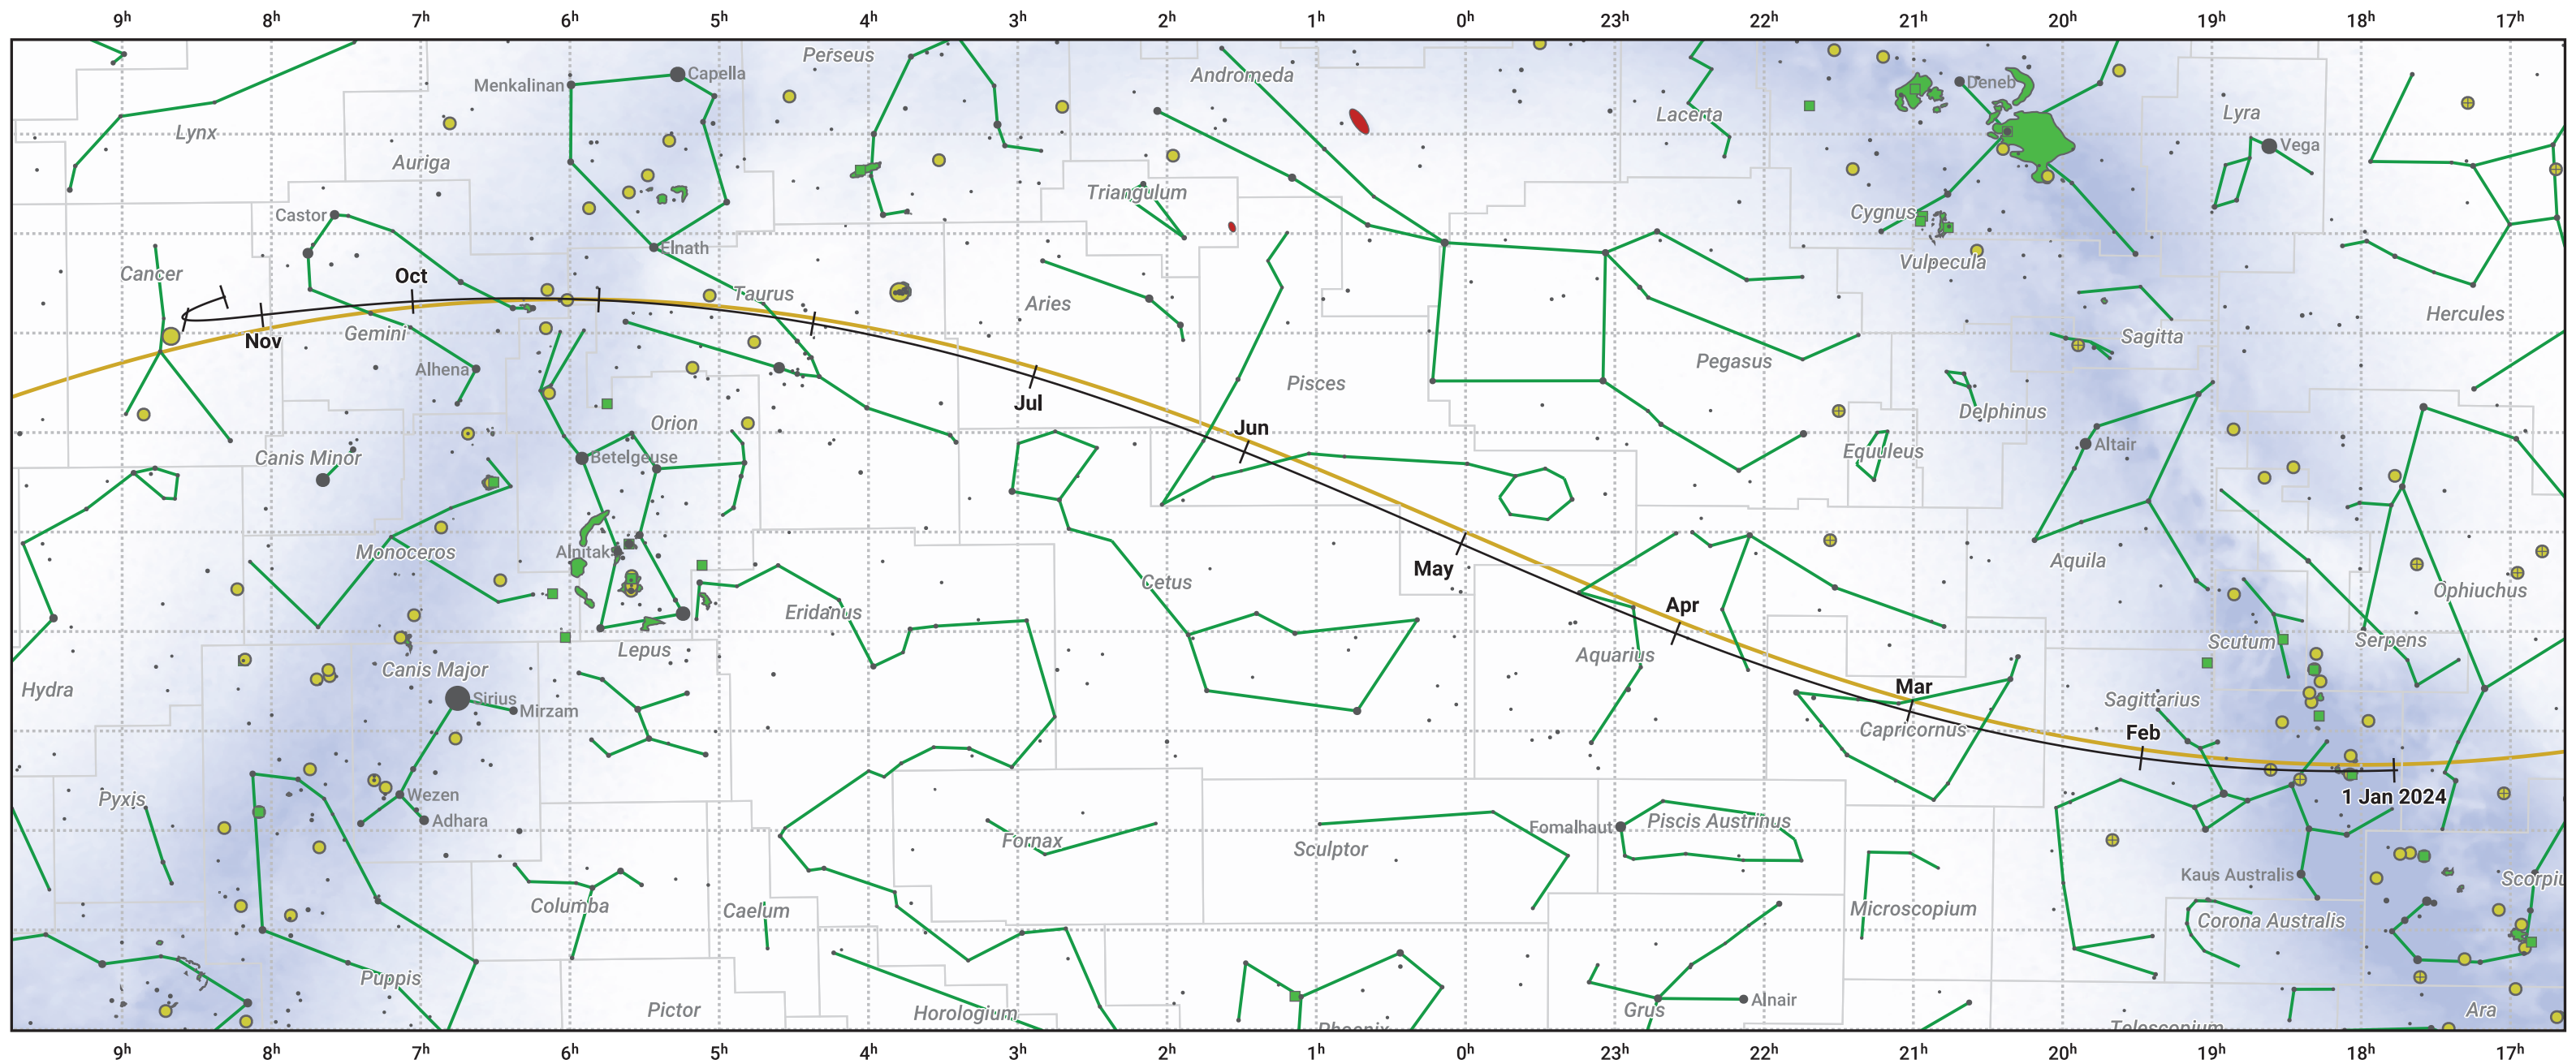

# The path of Mars in 2024

© Dominic Ford 2011–2024. Date markers placed at midnight UTC. Downloaded from <https://in-the-sky.org>

Magnitude scale:  -5.0  -4.0  -3.0  -2.0  -1.0  0.0  -1.0  -2.0

Ecliptic Plane

Galaxy  Bright nebula  Open cluster + Globular cluster

Date	Mag	Phase	Angular size
2024 Jan 1	1.4	99%	3.9"
2024 Apr 1	1.2	96%	4.5"
2024 Jul 1	1.0	91%	5.4"
2024 Oct 1	0.5	87%	7.5"
2024 Oct 11	0.4	88%	8.0"
2024 Dec 7	-0.6	94%	12.2"
2025 Jan 1	-1.2	99%	14.3"