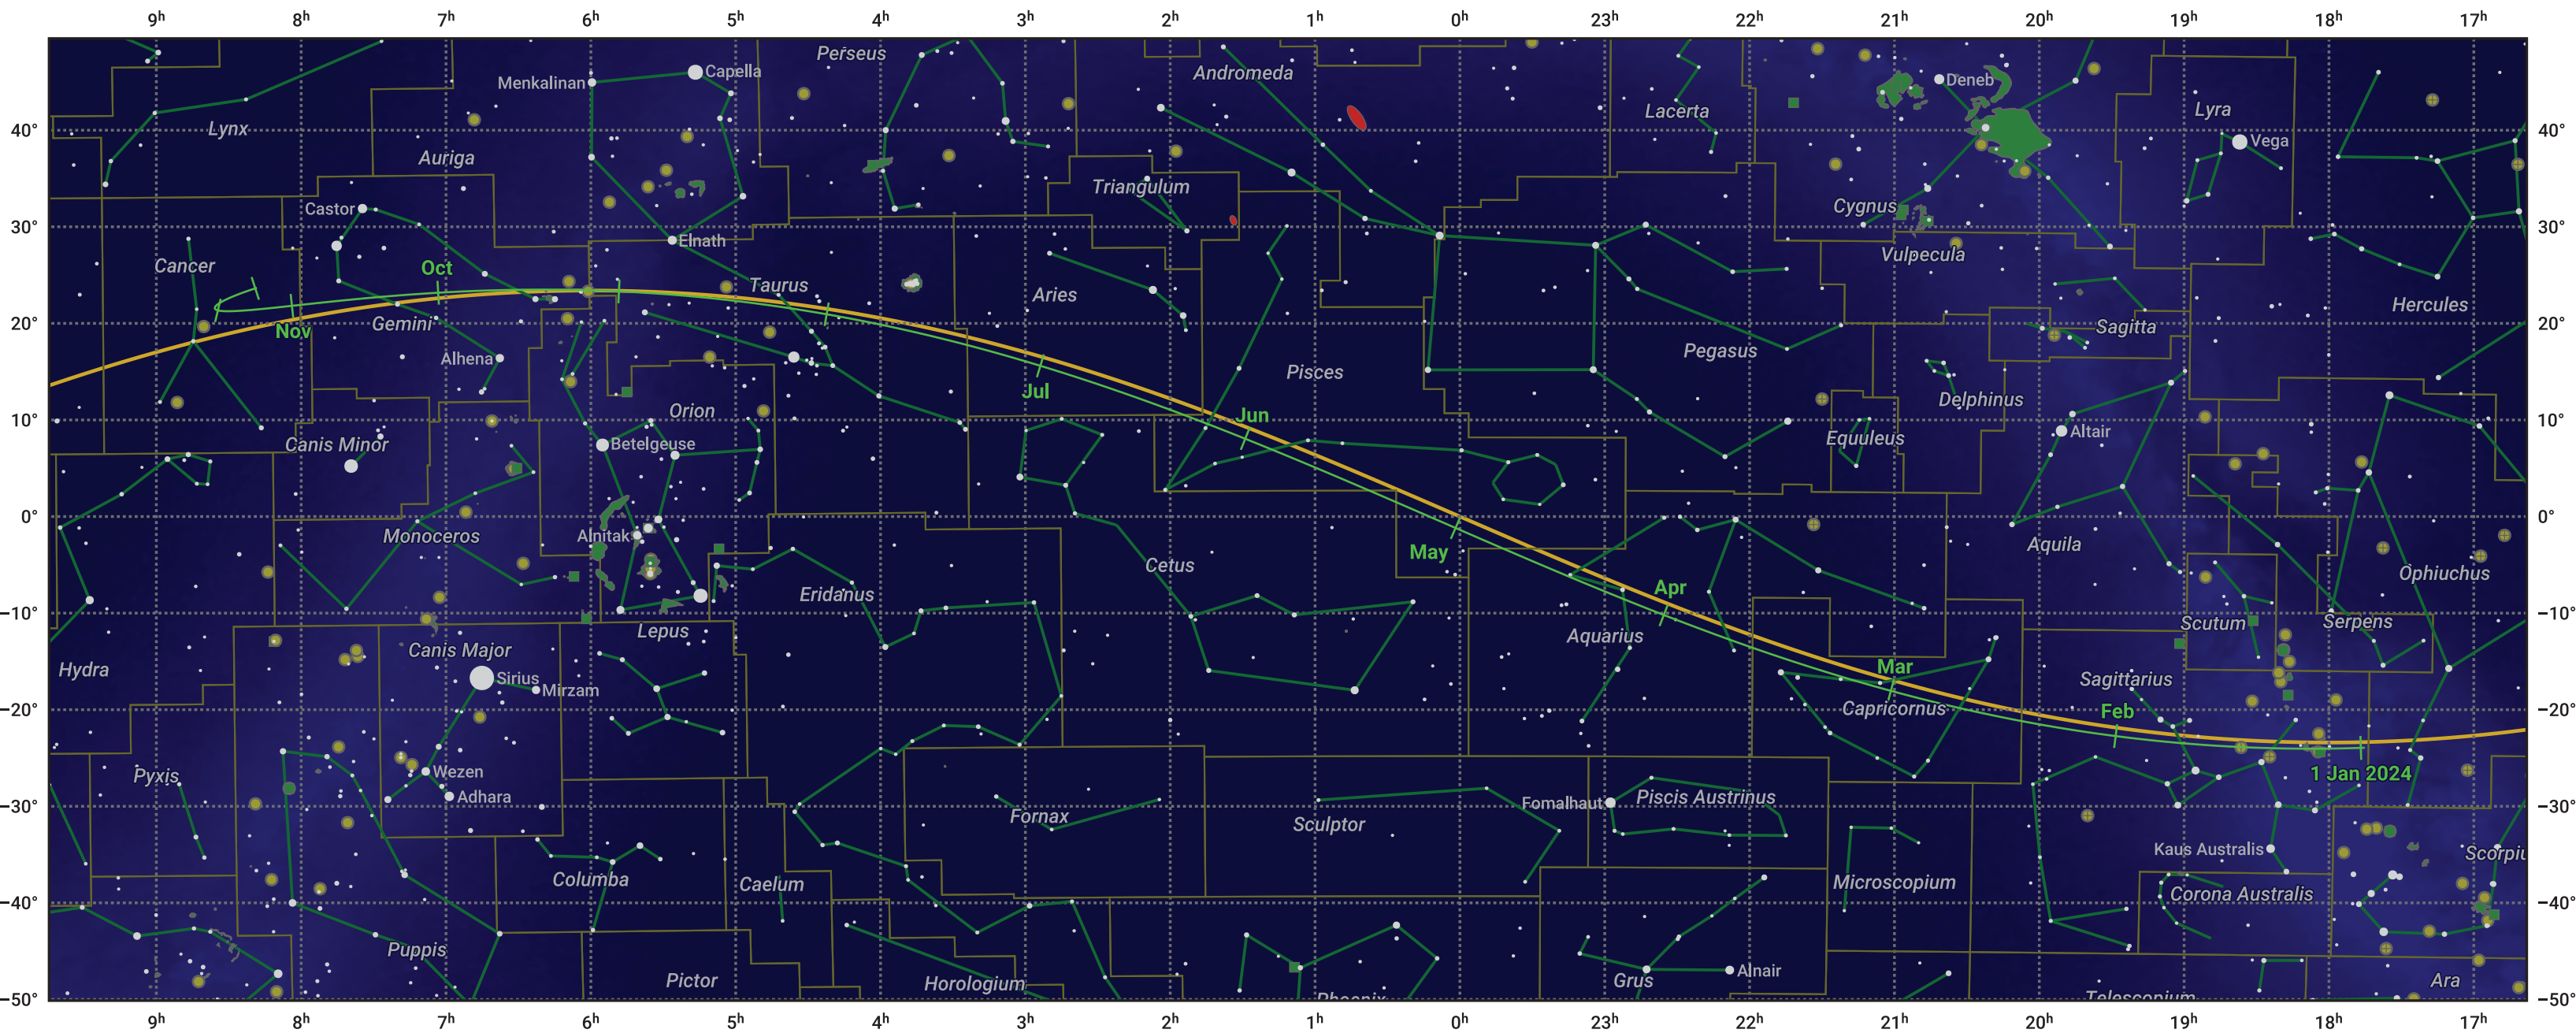

# The path of Mars in 2024

© Dominic Ford 2011–2024. Date markers placed at midnight UTC. Downloaded from <https://in-the-sky.org>

Magnitude scale:  5.0  4.0  3.0  2.0  1.0  0.0  -1.0  -2.0

Ecliptic Plane

Galaxy  Bright nebula  Open cluster + Globular cluster

Date	Mag	Phase	Angular size
2024 Jan 1	1.4	99%	3.9"
2024 Apr 1	1.2	96%	4.5"
2024 Jul 1	1.0	91%	5.4"
2024 Oct 1	0.5	87%	7.5"
2024 Oct 11	0.4	88%	8.0"
2024 Dec 7	-0.6	94%	12.2"
2025 Jan 1	-1.2	99%	14.3"