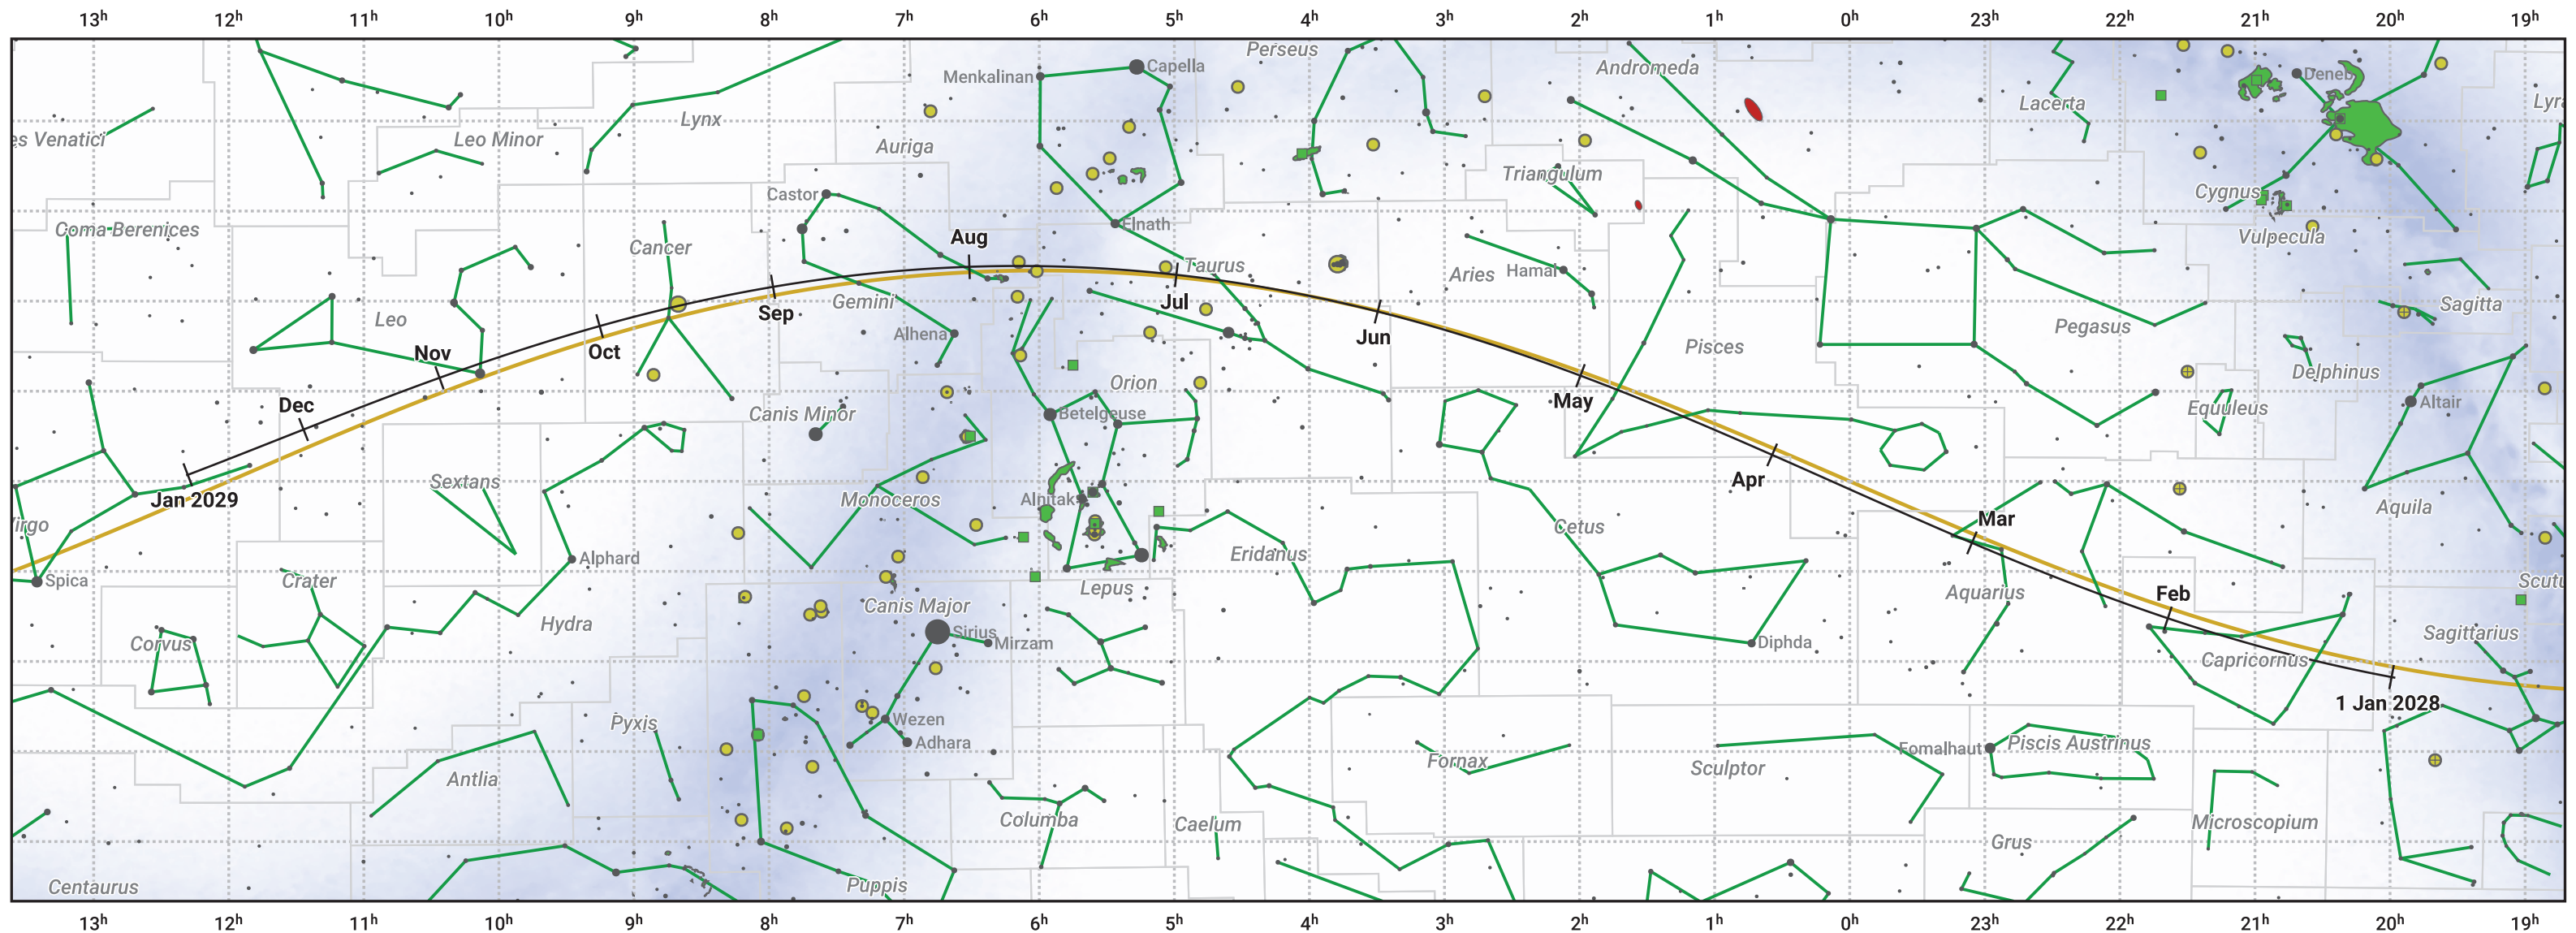

The path of Mars in 2028

© Dominic Ford 2011–2024. Date markers placed at midnight UTC. Downloaded from <https://in-the-sky.org>

Date	Mag	Phase	Angular size
2028 Jan 1	1.2	99%	4.1"
2028 Apr 1	1.1	100%	3.9"
2028 Jul 1	1.5	98%	3.9"
2028 Oct 1	1.5	94%	4.6"
2029 Jan 1	0.6	90%	7.6"