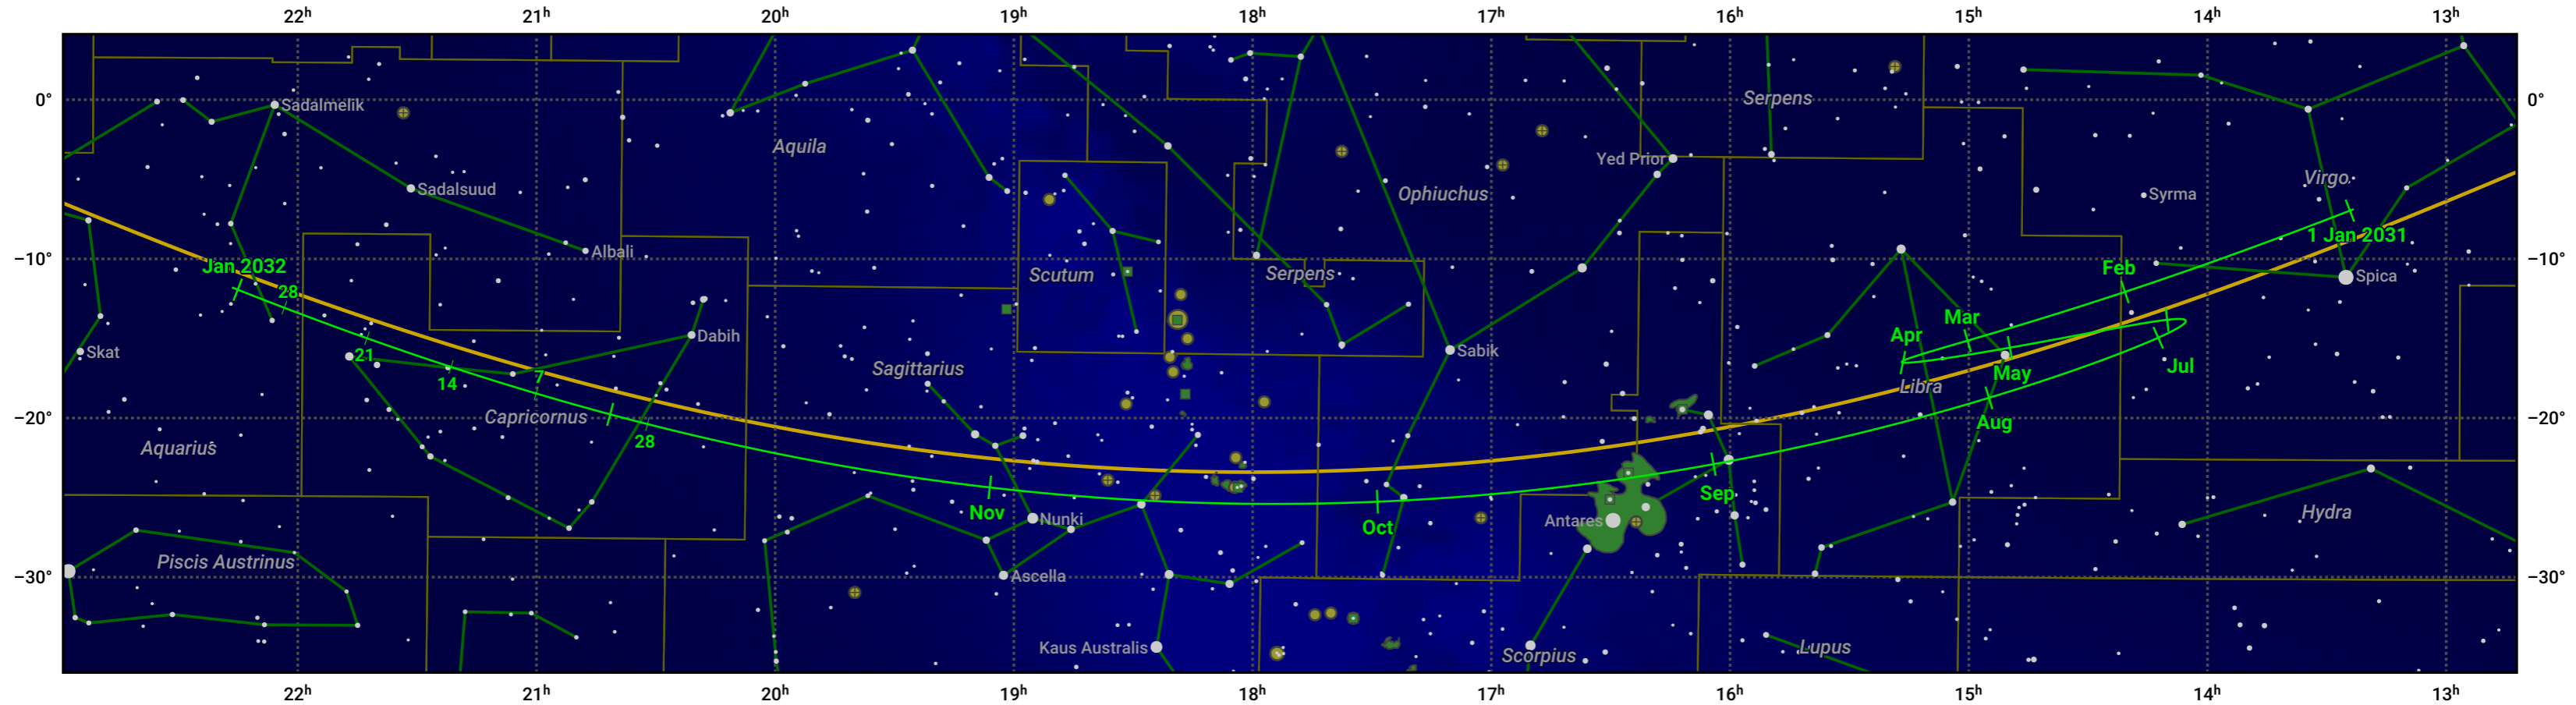

# The path of Mars in 2031

© Dominic Ford 2011–2024. Date markers placed at midnight UTC. Downloaded from <https://in-the-sky.org>

Magnitude scale:  6.0  5.0  4.0  3.0  2.0  1.0

Ecliptic Plane

Galaxy  
  Bright nebula  
  Open cluster  
  Globular cluster

Date	Mag	Phase	Angular size
2031 Jan 1	1.1	91%	6.0"
2031 Feb 25	0.1	91%	9.3"
2031 Apr 1	-0.9	96%	13.2"
2031 Apr 2	-0.9	96%	13.4"
2031 Jul 1	-0.8	90%	13.0"
2031 Aug 30	0.1	85%	8.8"
2031 Oct 1	0.4	86%	7.5"
2032 Jan 1	1.0	92%	5.3"