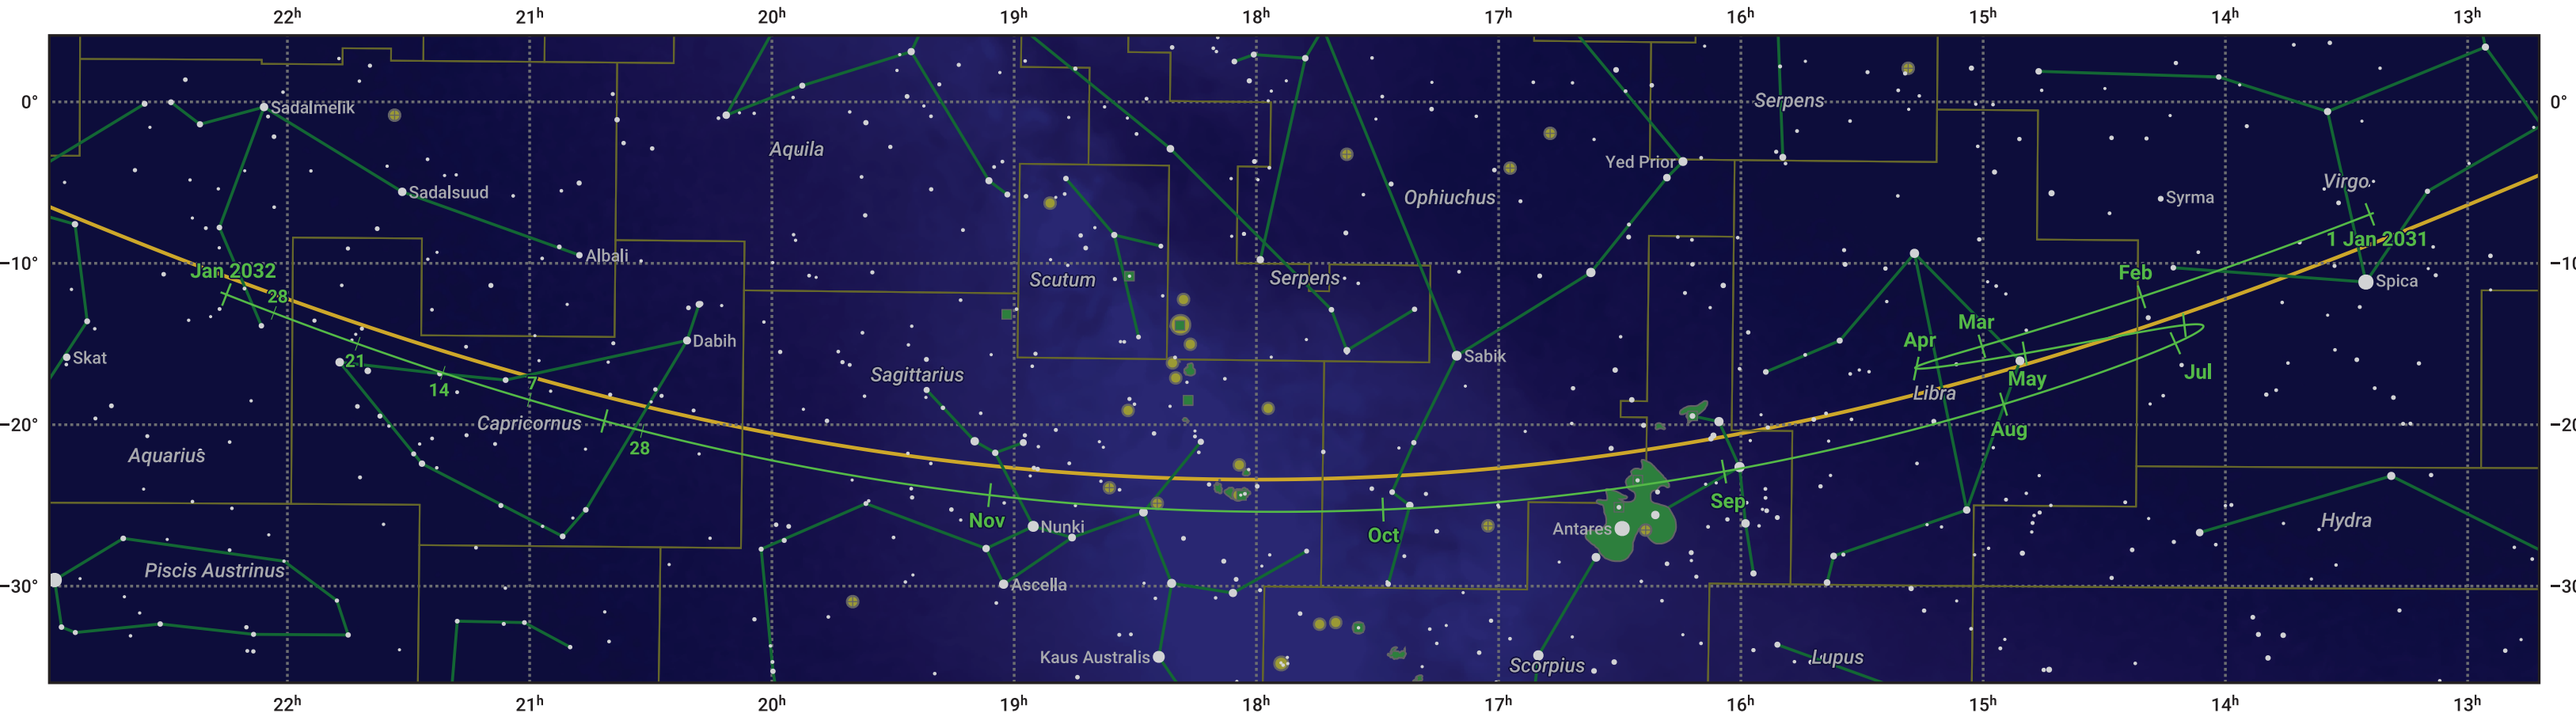

# The path of Mars in 2031

© Dominic Ford 2011–2024. Date markers placed at midnight UTC. Downloaded from <https://in-the-sky.org>

Magnitude scale:  6.0  5.0  4.0  3.0  2.0  1.0

Ecliptic Plane

- Galaxy
- Bright nebula
- Open cluster
- + Globular cluster

Date	Mag	Phase	Angular size
2031 Jan 1	1.1	91%	6.0"
2031 Feb 25	0.1	91%	9.3"
2031 Apr 1	-0.9	96%	13.2"
2031 Apr 2	-0.9	96%	13.4"
2031 Jul 1	-0.8	90%	13.0"
2031 Aug 30	0.1	85%	8.8"
2031 Oct 1	0.4	86%	7.5"
2032 Jan 1	1.0	92%	5.3"