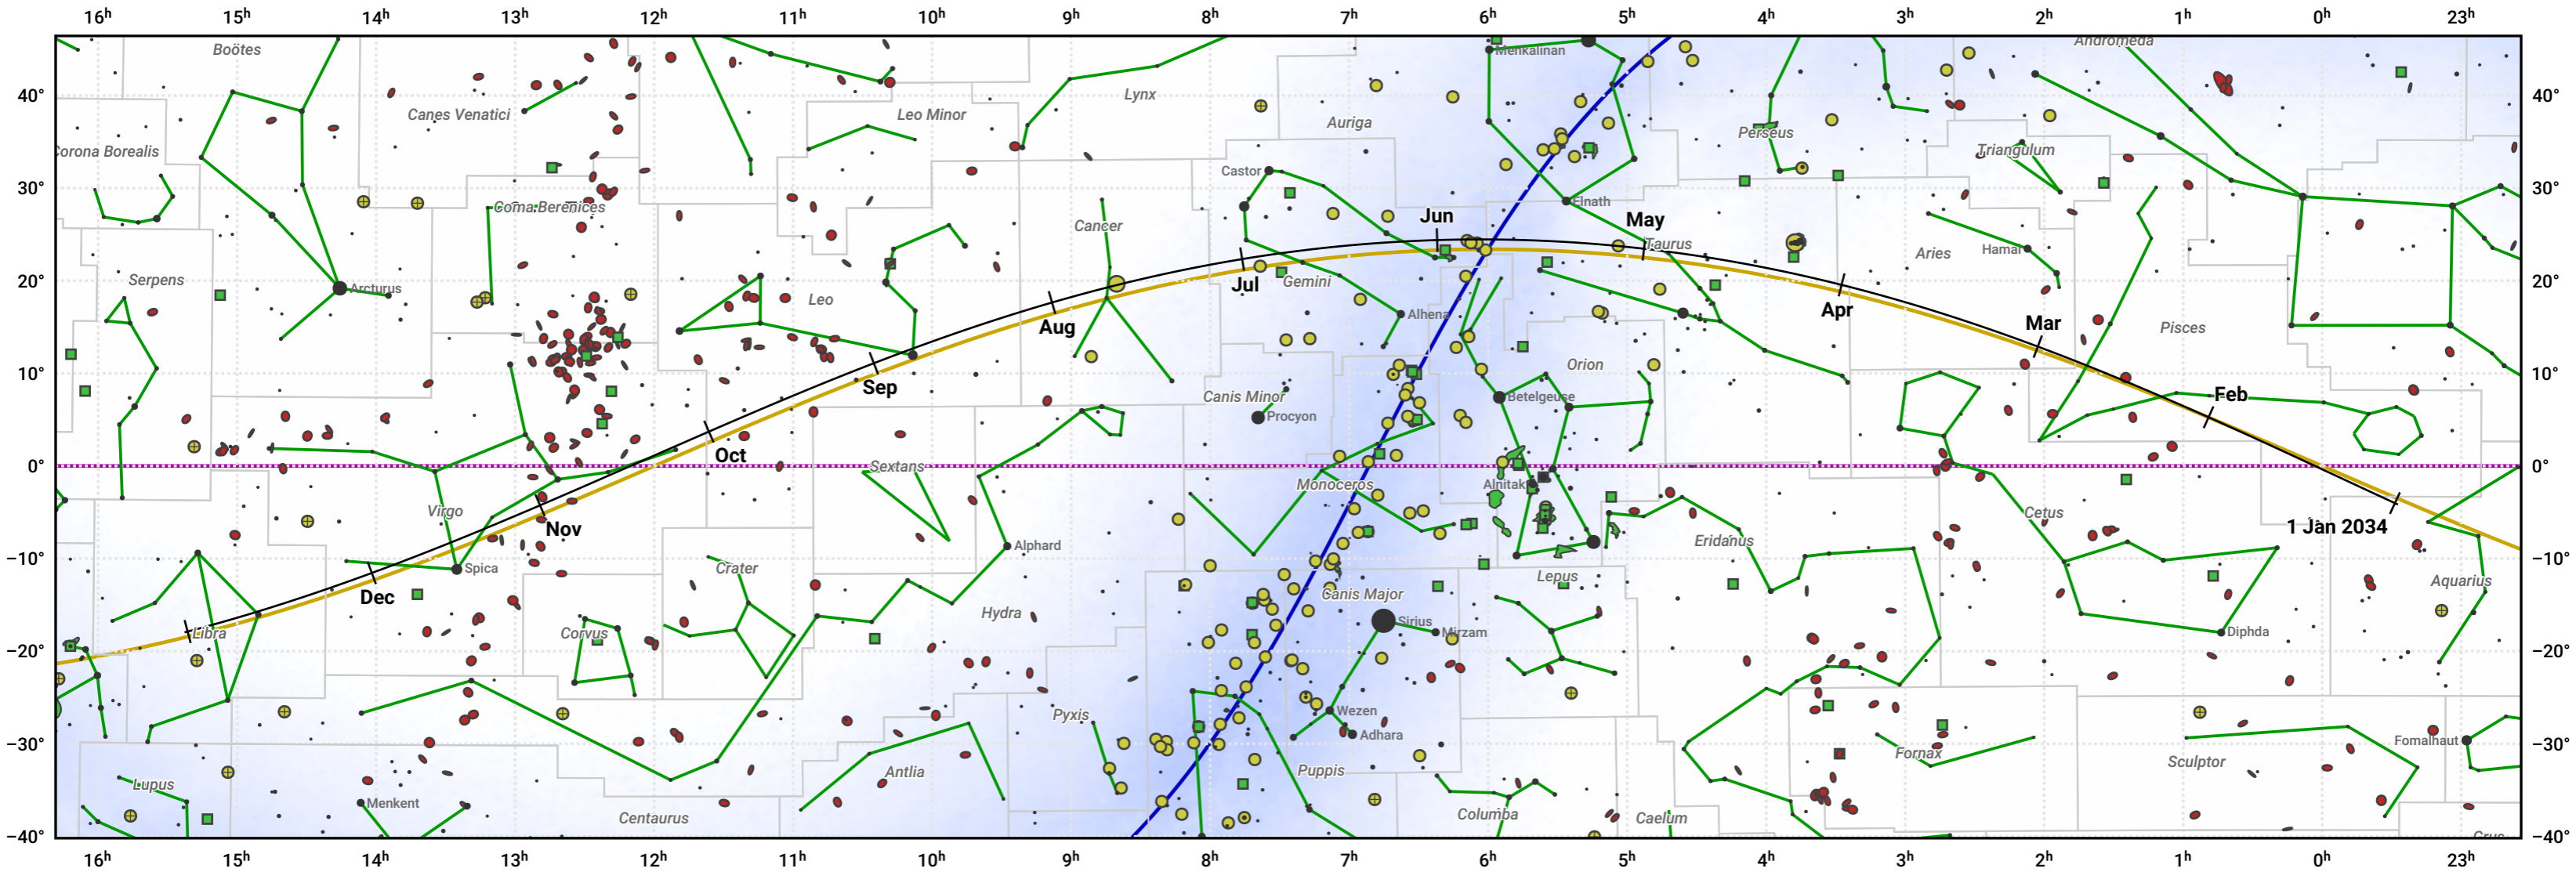

The path of Mars in 2024

© Dominic Ford 2011–2022. Date markers placed at midnight UTC. Downloaded from <https://in-the-sky.org>

- The Equator
 - Ecliptic Plane
 - Galactic Plane
-
- Galaxy
 - Bright nebula
 - Open cluster
 - ⊕ Globular cluster