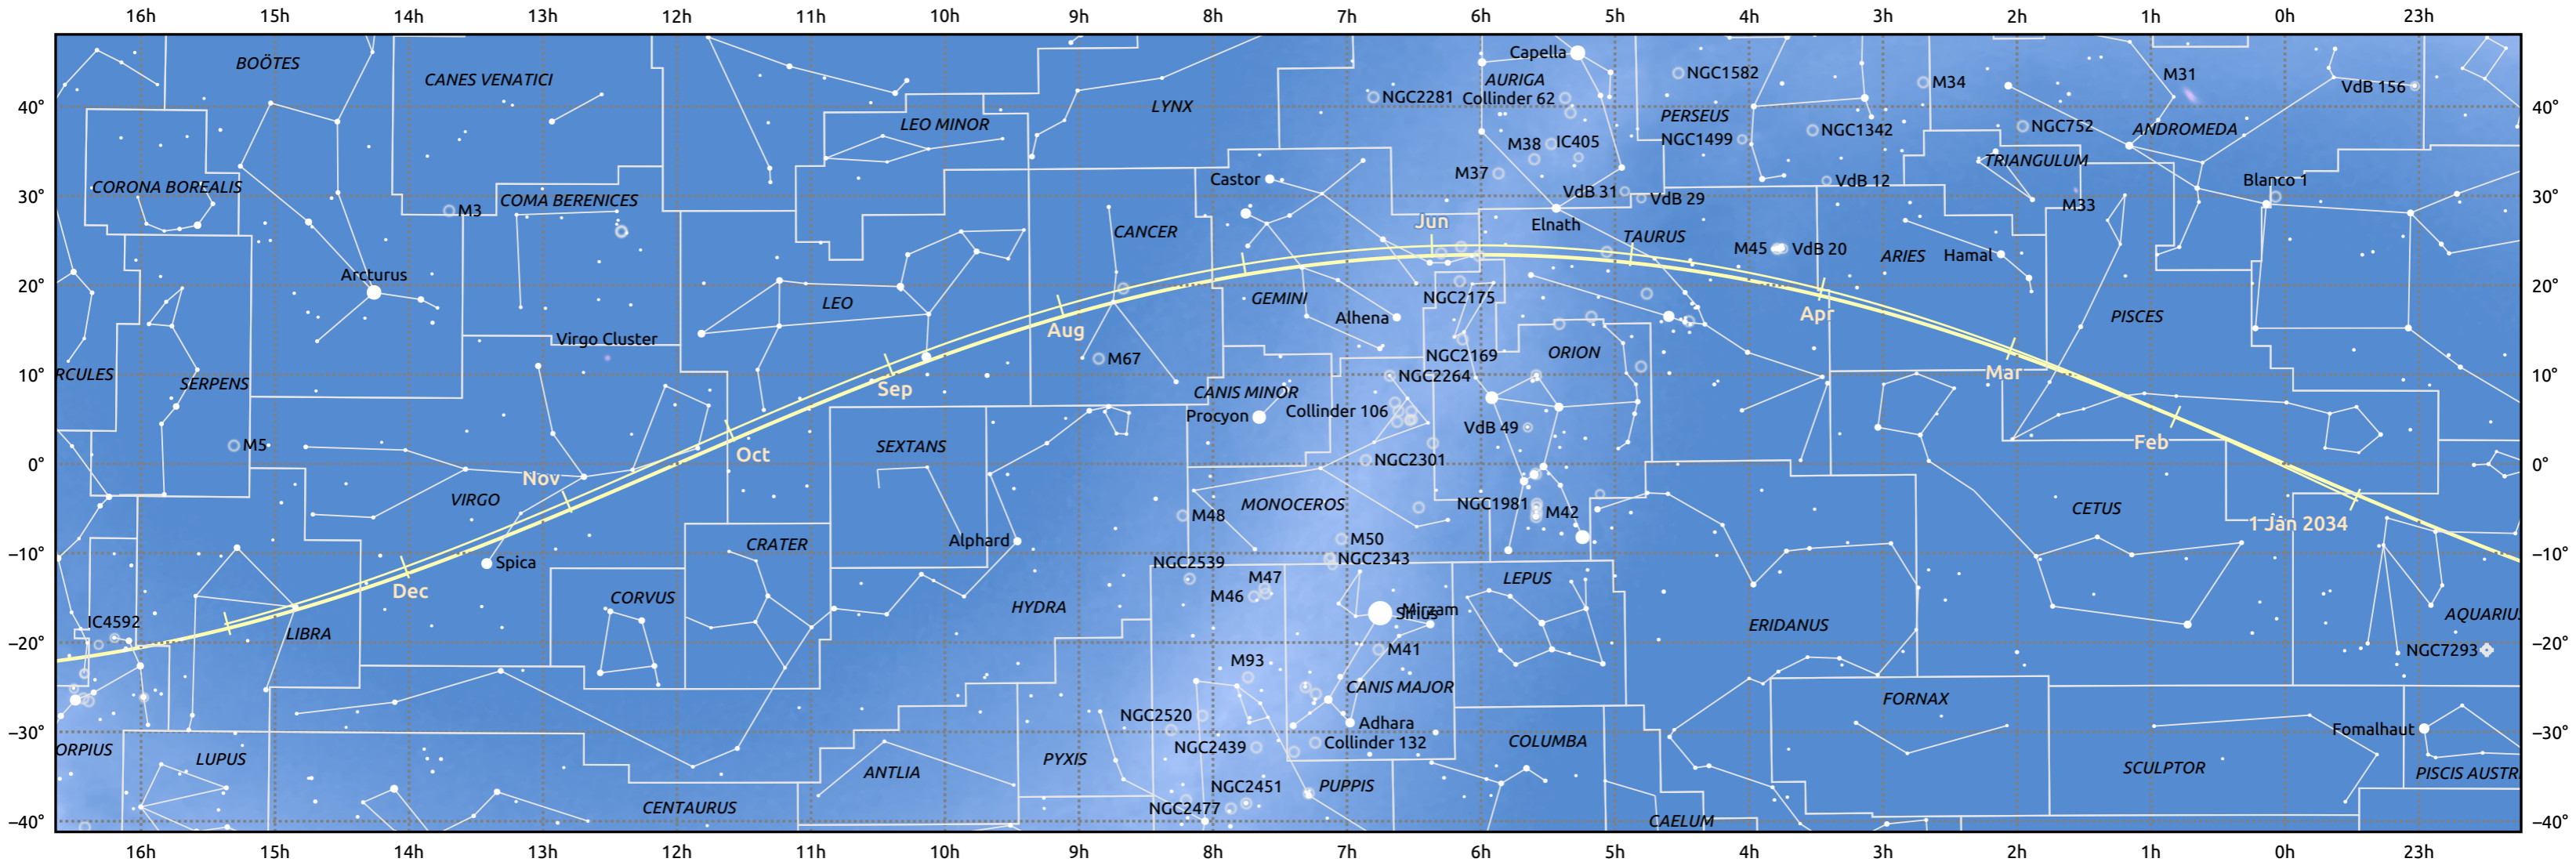

# The path of Mars in 2024

© Dominic Ford 2011–2025. Date markers placed at midnight UTC. Downloaded from <https://in-the-sky.org>

Magnitude scale:  -5.0  -4.0  -3.0  -2.0  -1.0  0.0  -1.0  -2.0

Ecliptic Plane

Galaxy  Bright nebula  Open cluster  Globular cluster  Planetary nebula

Date	Mag	Phase	Angular size
2024 Jan 1	0.7	88%	6.6"
2024 Apr 1	1.5	95%	4.4"
2024 May 6	1.7	97%	4.0"
2024 Jul 1	1.8	99%	3.6"
2024 Oct 1	1.8	99%	3.6"
2025 Jan 1	1.6	95%	4.5"