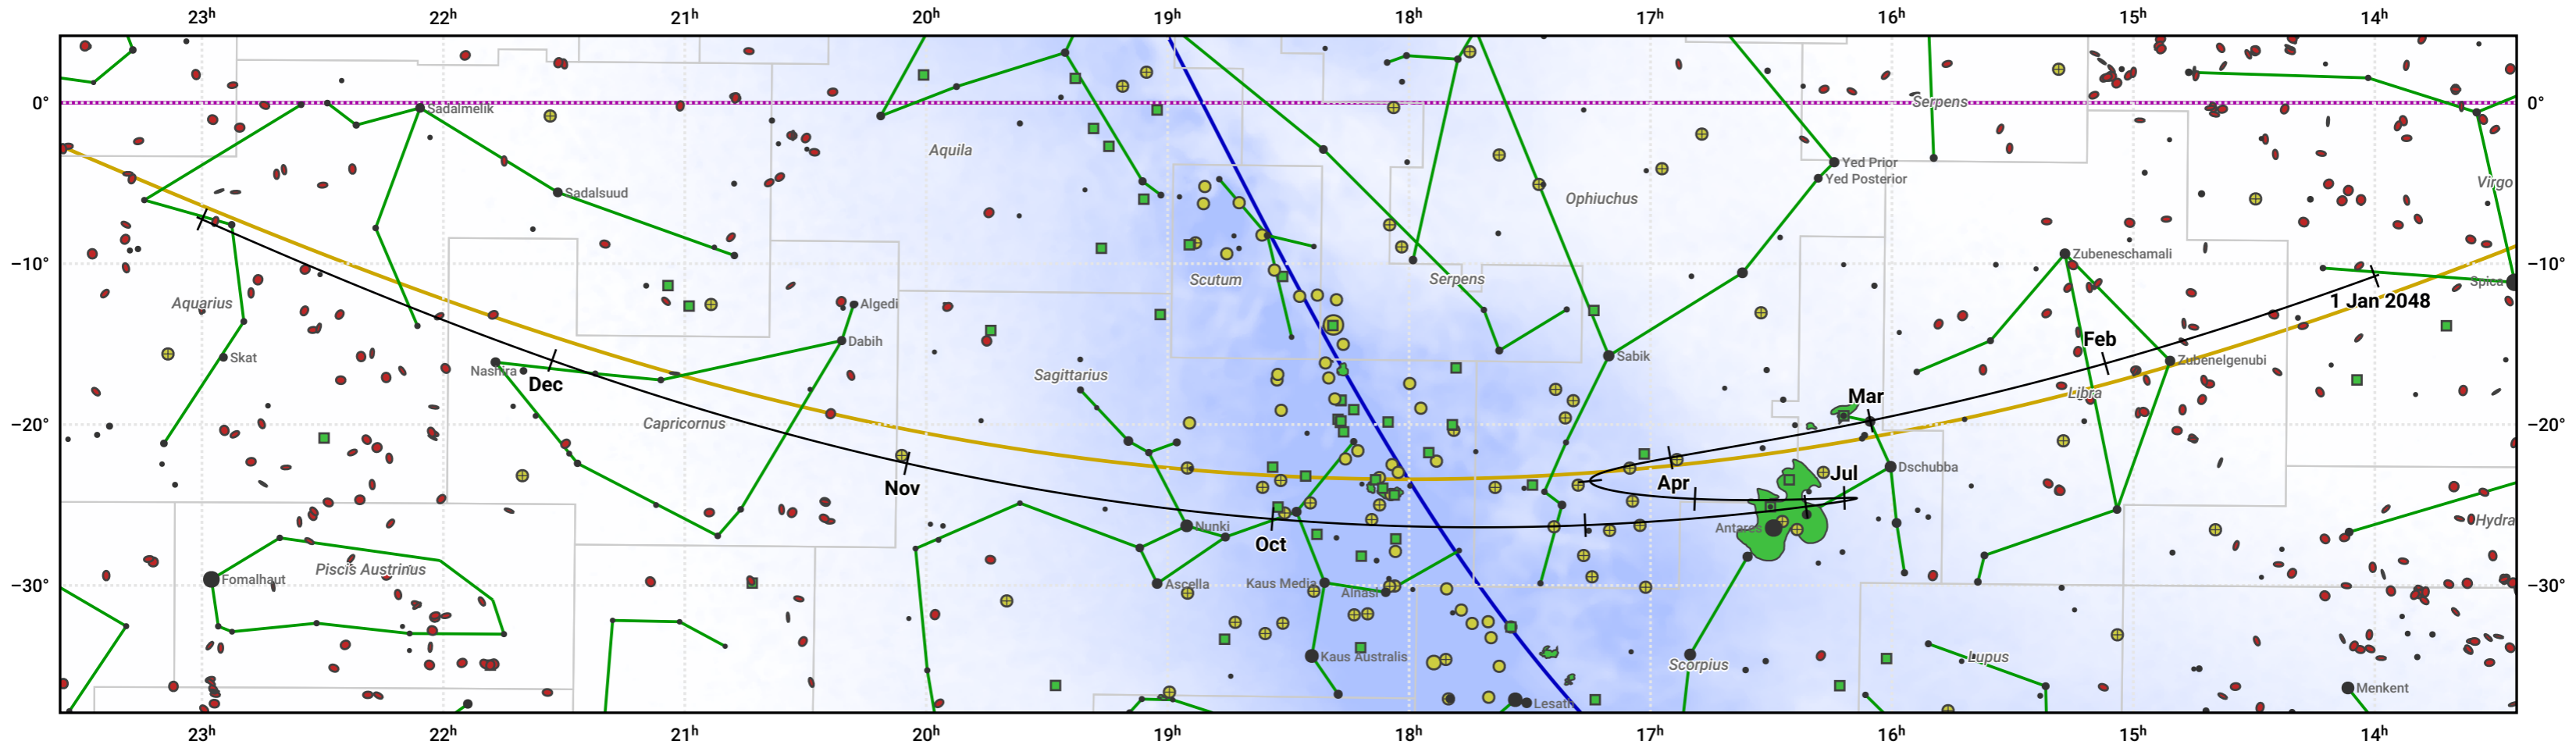

# The path of Mars in 2048

© Dominic Ford 2011–2022. Date markers placed at midnight UTC. Downloaded from <https://in-the-sky.org>

Magnitude scale: • 5.0 • 4.5 • 4.0 • 3.5 • 3.0 • 2.5 • 2.0 • 1.5 • 1.0

— The Equator — Ecliptic Plane — Galactic Plane

Galaxy Bright nebula Open cluster Globular cluster