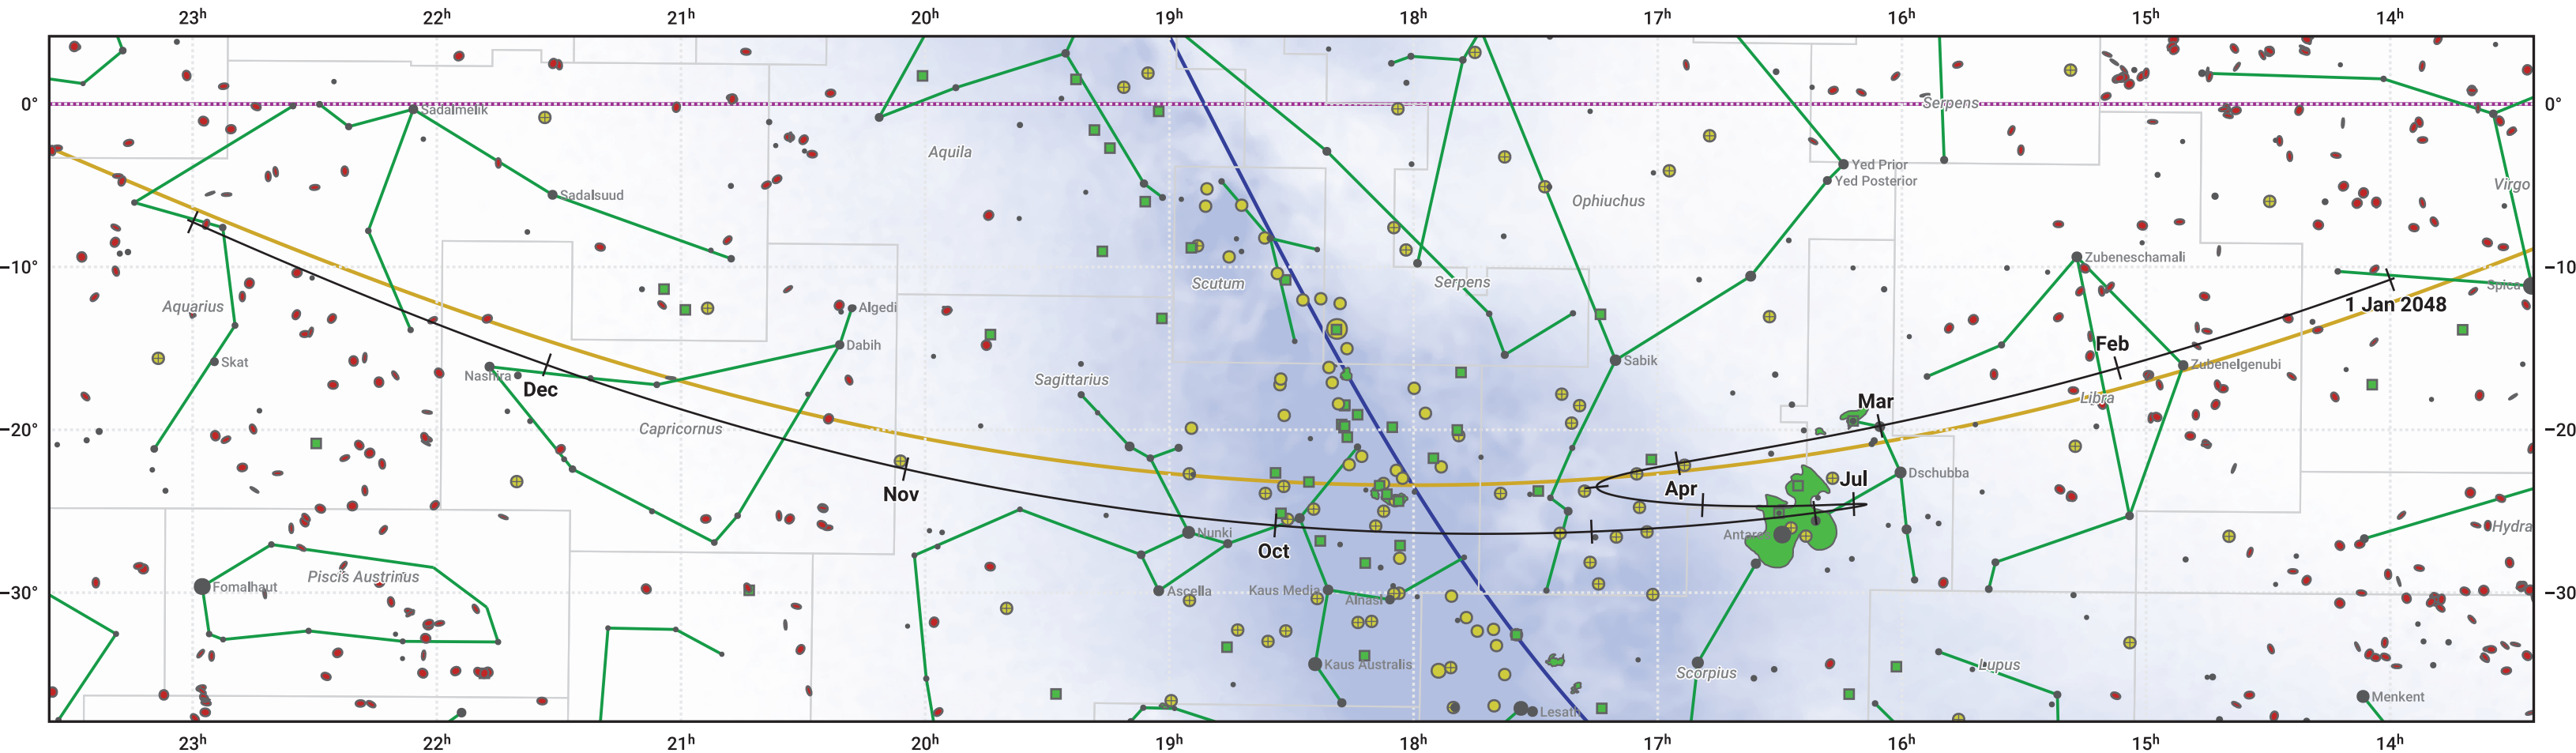

# The path of Mars in 2048

© Dominic Ford 2011–2022. Date markers placed at midnight UTC. Downloaded from <https://in-the-sky.org>

Magnitude scale: ● 5.0 ● 4.5 ● 4.0 ● 3.5 ● 3.0 ● 2.5 ● 2.0 ● 1.5 ● 1.0

— The Equator — Ecliptic Plane — Galactic Plane

● Galaxy ■ Bright nebula ● Open cluster ● Globular cluster