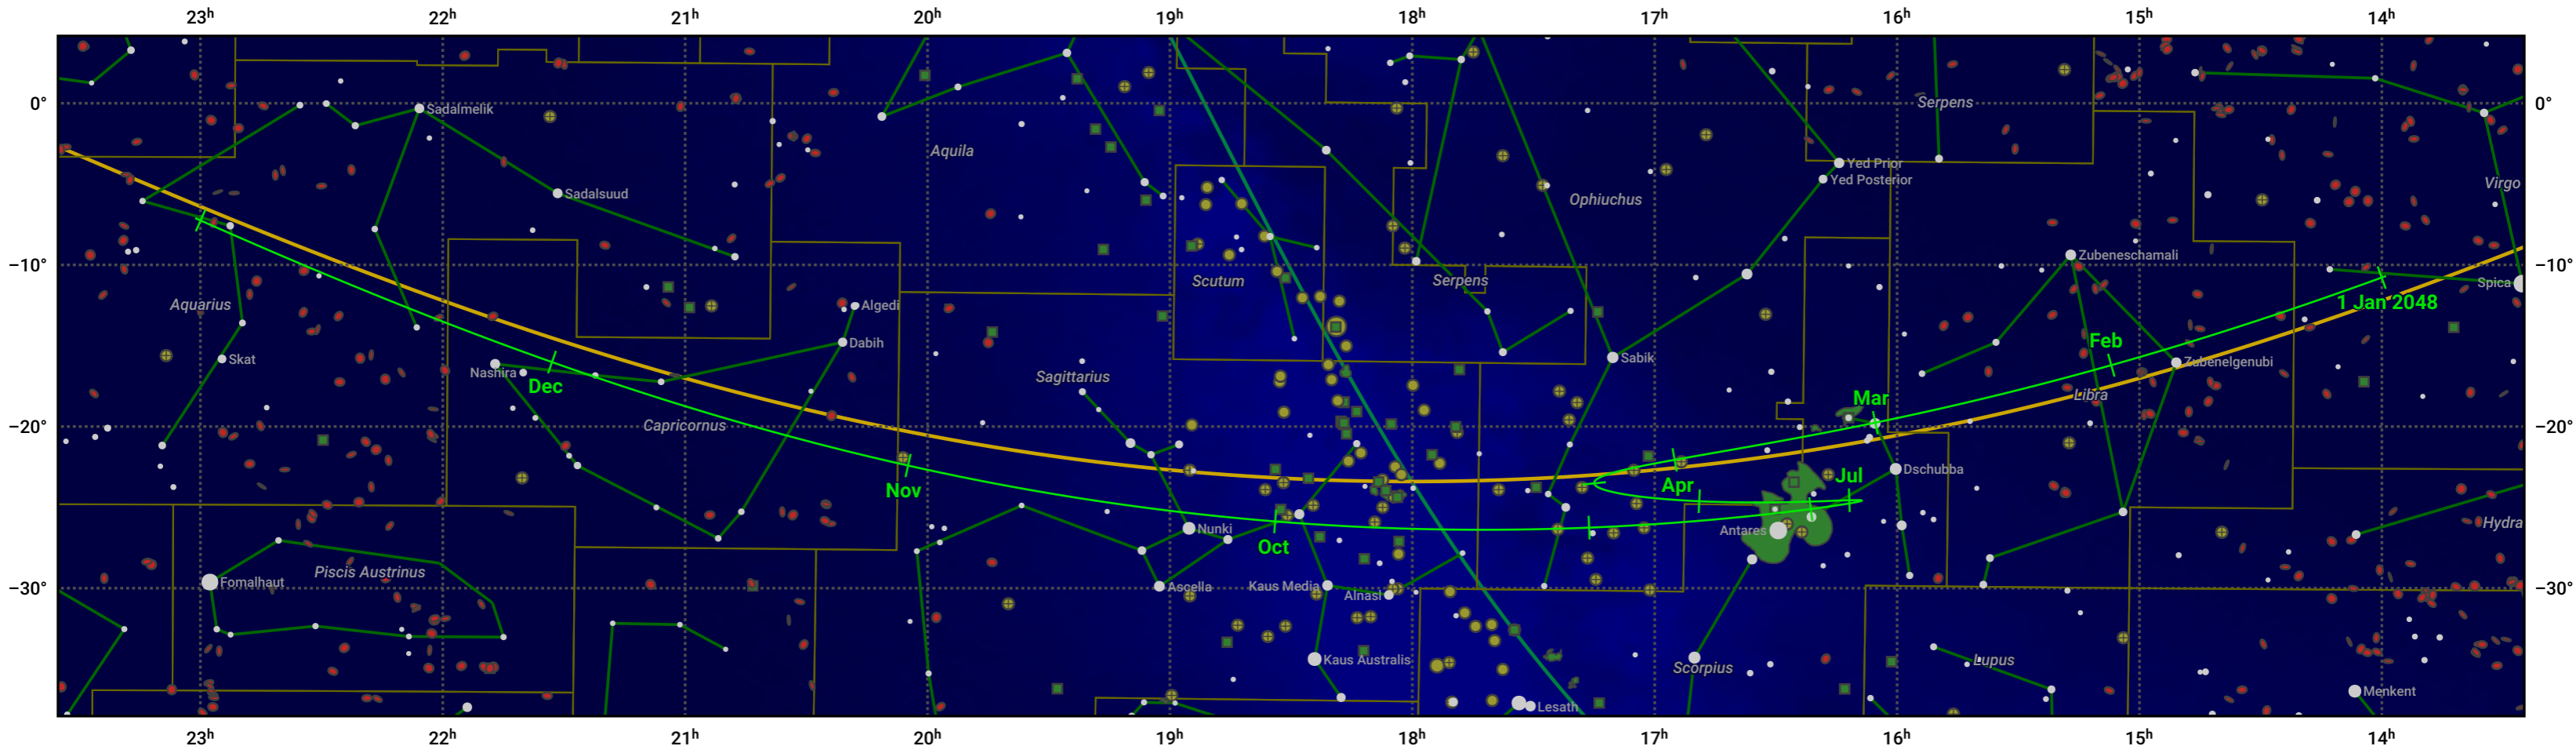

The path of Mars in 2048

© Dominic Ford 2011–2022. Date markers placed at midnight UTC. Downloaded from <https://in-the-sky.org>

Magnitude scale: ● 5.0 ● 4.5 ● 4.0 ● 3.5 ● 3.0 ● 2.5 ● 2.0 ● 1.5 ● 1.0

— Ecliptic Plane — Galactic Plane

● Galaxy ■ Bright nebula ● Open cluster ● Globular cluster