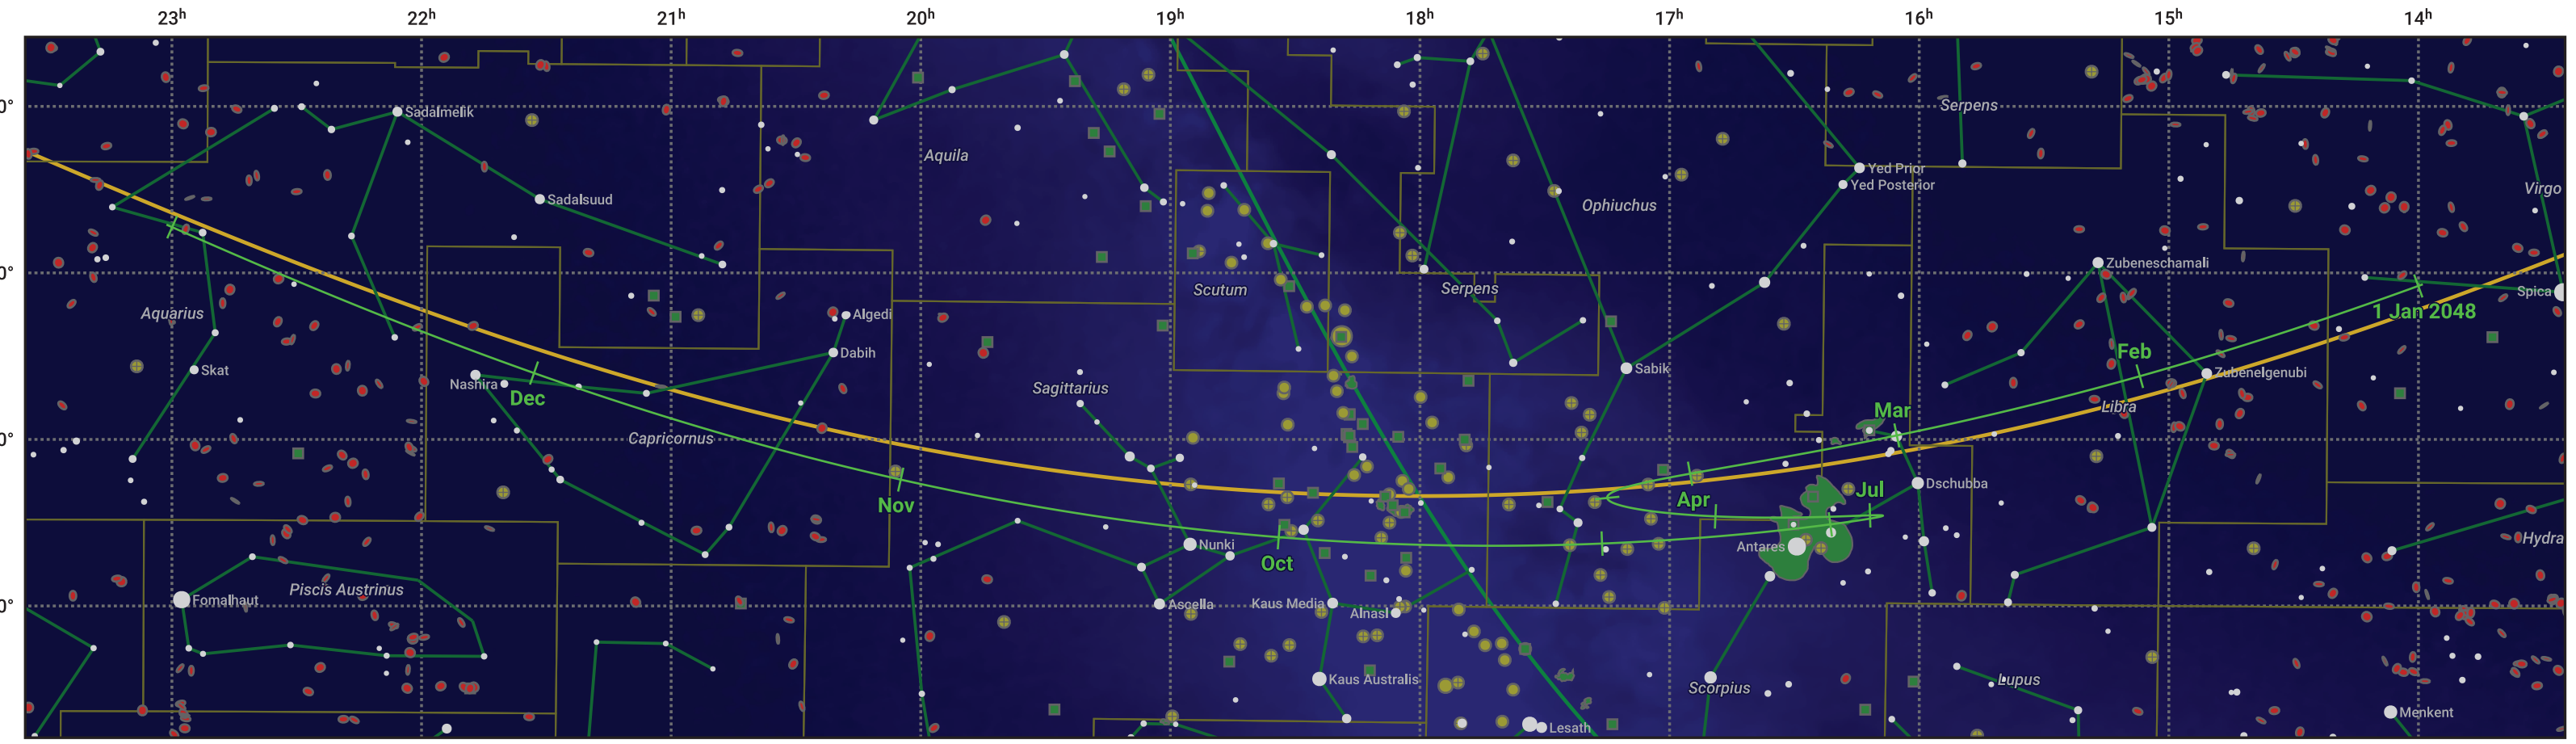

The path of Mars in 2048

© Dominic Ford 2011–2022. Date markers placed at midnight UTC. Downloaded from <https://in-the-sky.org>

Magnitude scale: • 5.0 • 4.5 • 4.0 • 3.5 • 3.0 • 2.5 • 2.0 • 1.5 • 1.0

— Ecliptic Plane — Galactic Plane

Galaxy Bright nebula Open cluster Globular cluster