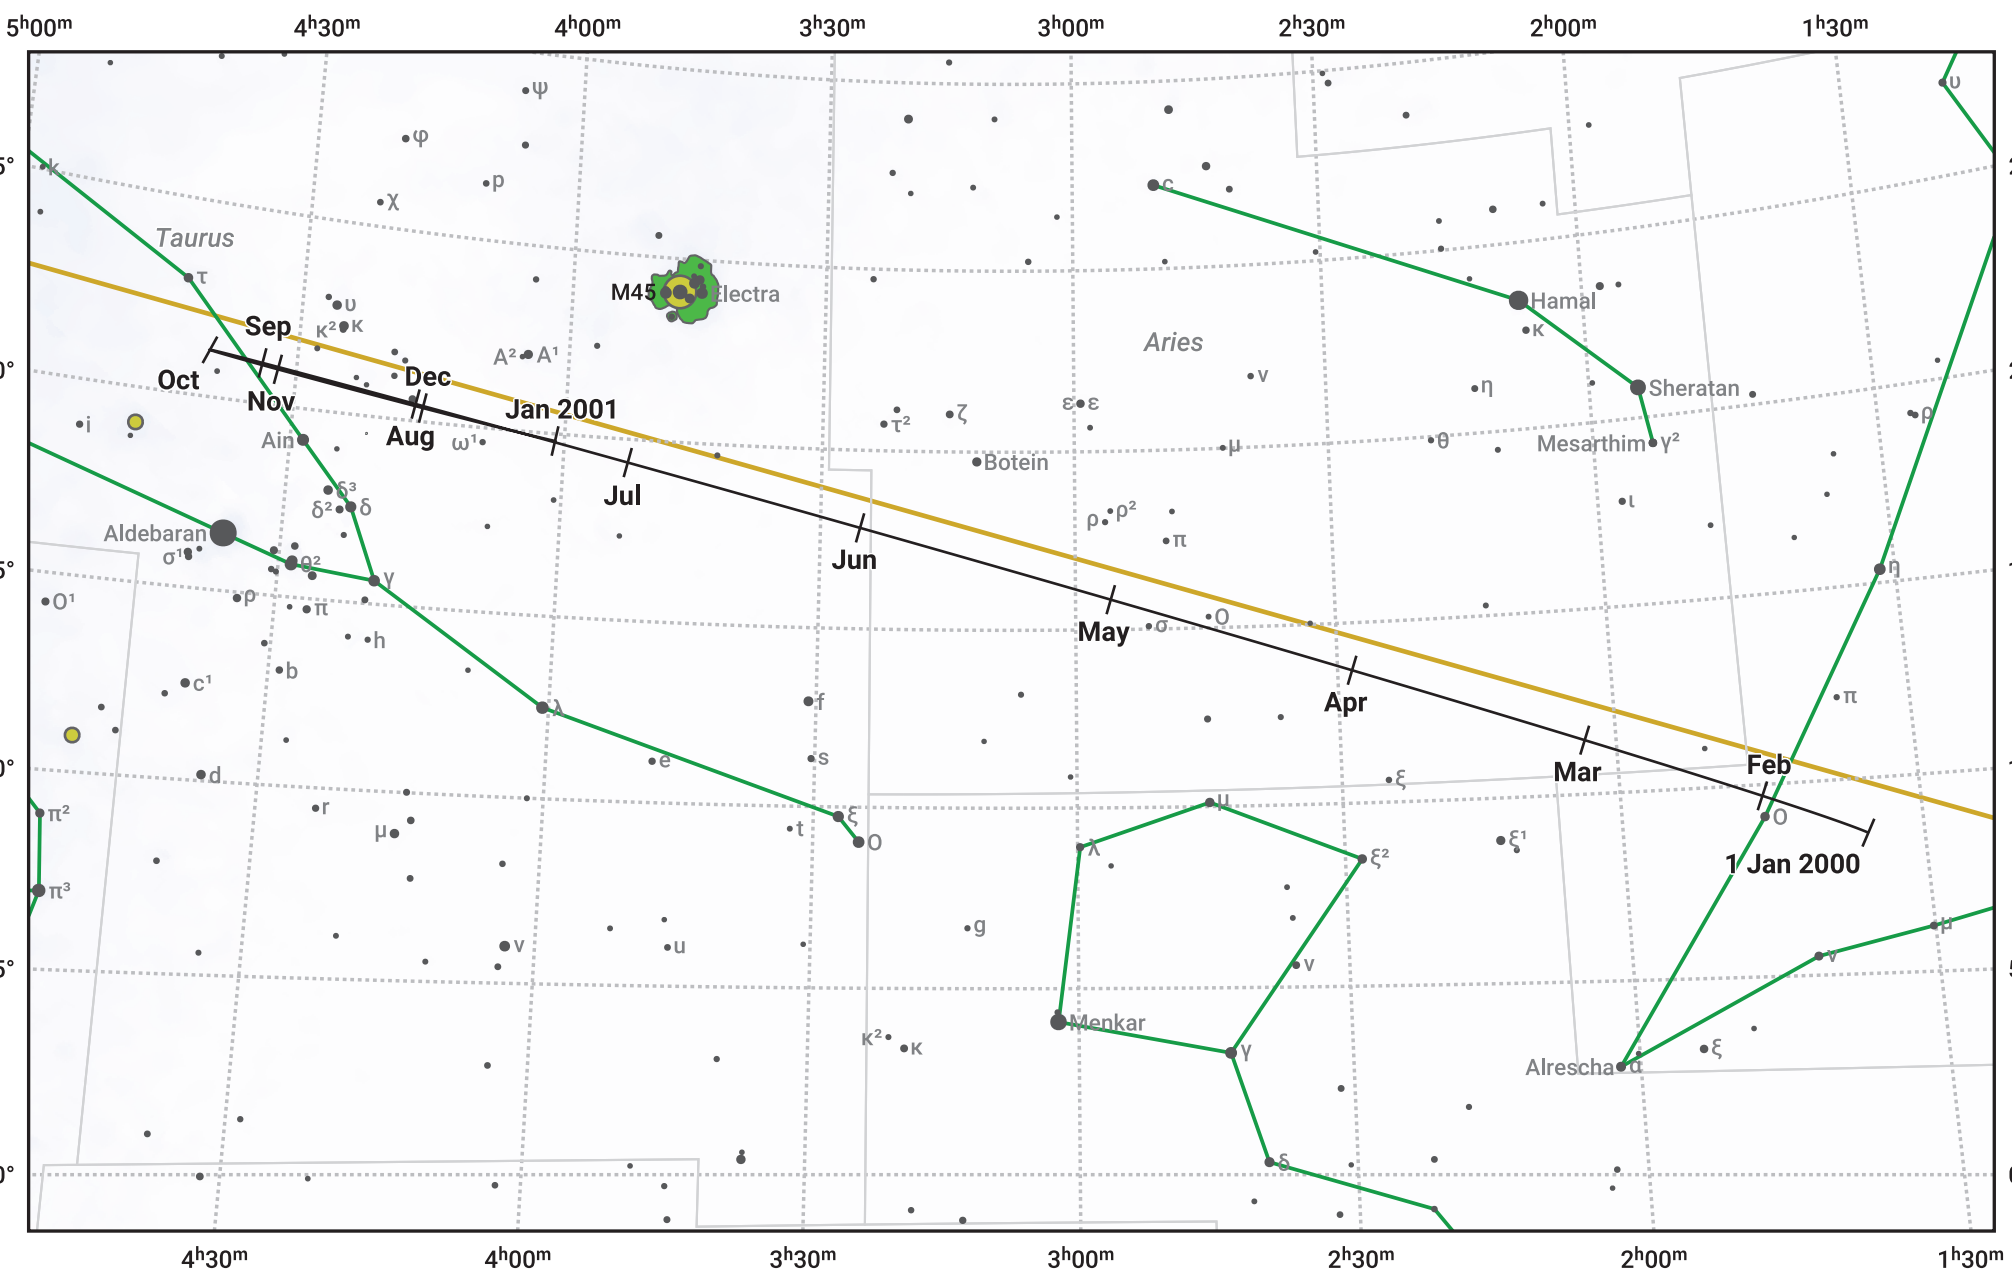

The path of Jupiter in 2000

© Dominic Ford 2011–2024. Date markers placed at midnight UTC. Downloaded from <https://in-the-sky.org>

Magnitude scale: ● 6.0 ● 5.0 ● 4.0 ● 3.0 ● 2.0 ● 1.0 ● 0.0

— Ecliptic Plane

- Galaxy
- Bright nebula
- Open cluster
- ⊕ Globular cluster

Date	Mag	Angular size
2000 Jan 1	-2.6	41.8"
2000 Apr 1	-2.1	33.0"
2000 Jul 1	-2.1	33.6"
2000 Oct 1	-2.6	43.0"
2001 Jan 1	-2.7	45.5"