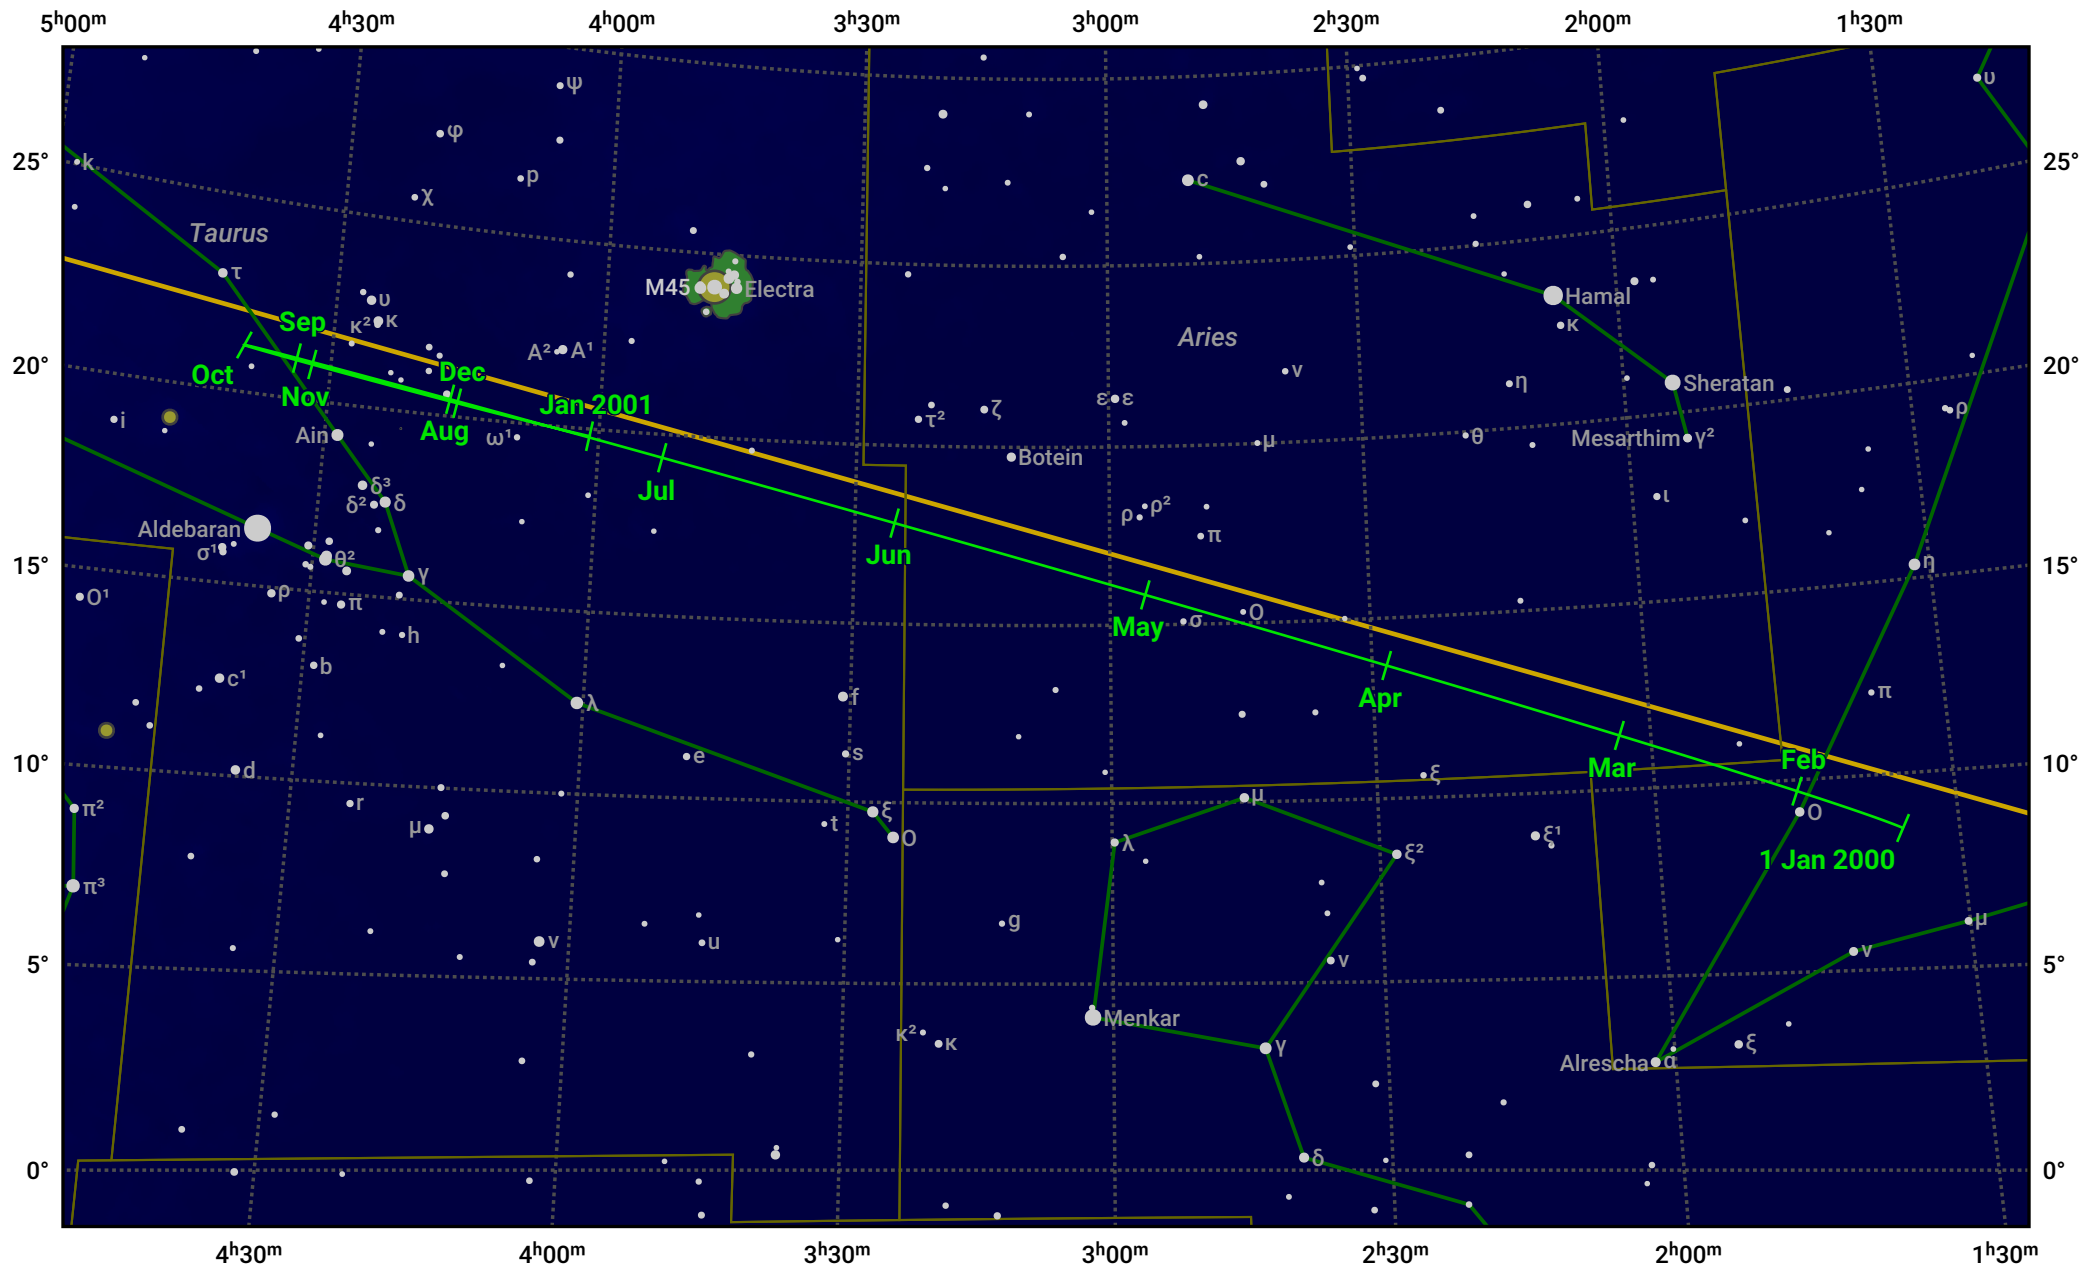

# The path of Jupiter in 2000

© Dominic Ford 2011–2024. Date markers placed at midnight UTC. Downloaded from <https://in-the-sky.org>

Magnitude scale: • 6.0 • 5.0 • 4.0 • 3.0 • 2.0 • 1.0 • 0.0

— Ecliptic Plane

● Galaxy ■ Bright nebula ● Open cluster ● Globular cluster

Date	Mag	Angular size
2000 Jan 1	-2.6	41.8"
2000 Apr 1	-2.1	33.0"
2000 Jul 1	-2.1	33.6"
2000 Oct 1	-2.6	43.0"
2001 Jan 1	-2.7	45.5"